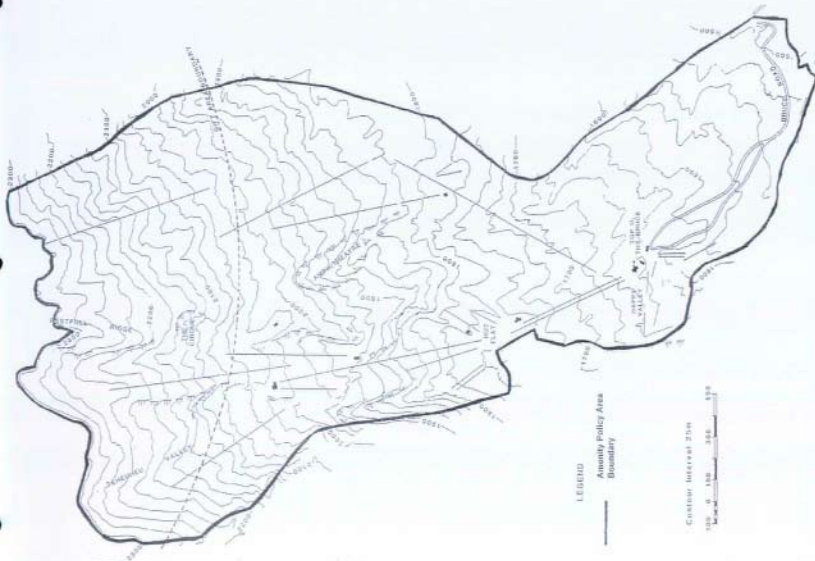

Ruapehu District Plan

WHAKAPAPA SKI FIELDS

LEGEND
Anomaly Policy Area
Boundary

Contours Interval 20m
0 100 200 300 400 500
Metres

© Ruapehu District Council 1999