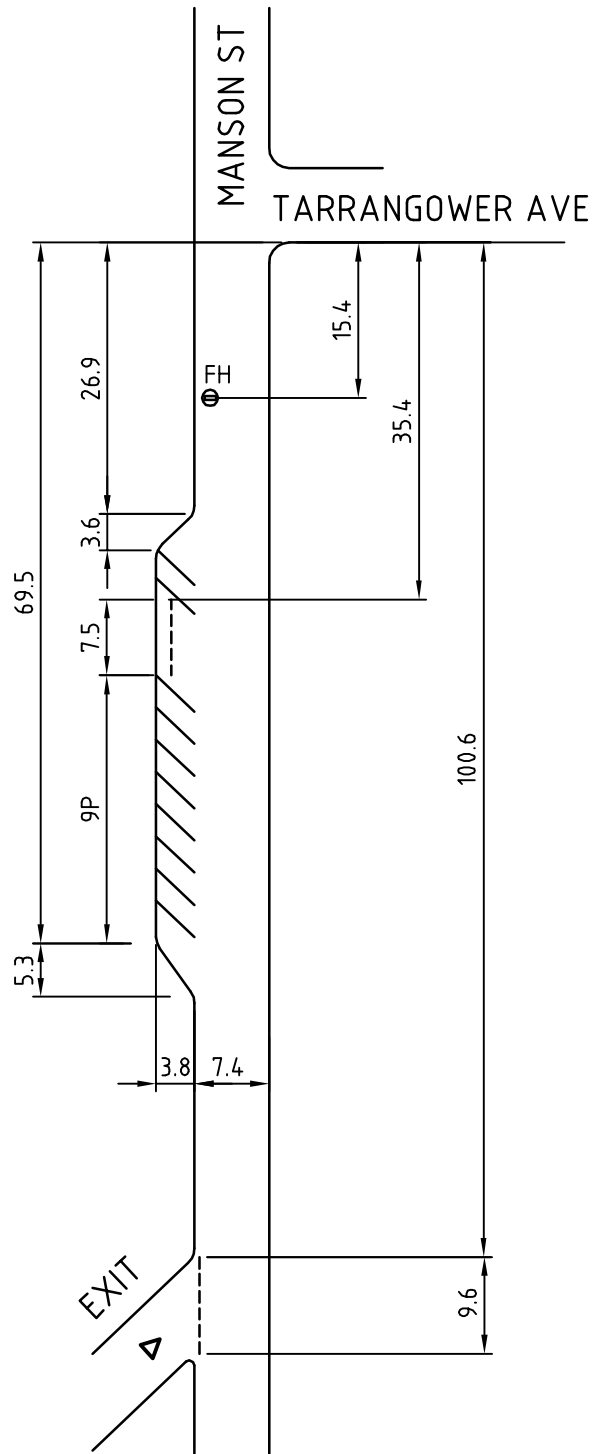

TARRANGOWER
KINDERGARTEN

TARRANGOWER
PRIMARY SCHOOL

PARKING RESTRICTIONS

TAUMARUNUI-MANSON ST

SCALE 1:750

SHEET NUMBER

40

DATE: