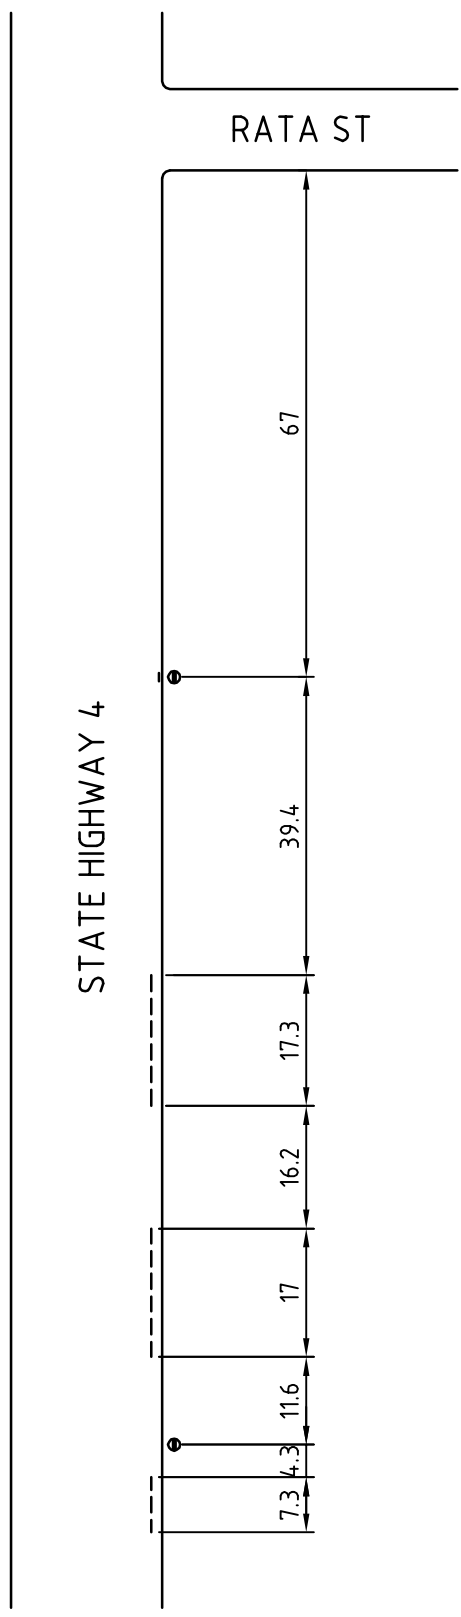

STATE HIGHWAY 4

RATA ST

SCALE 1:1000

PARKING RESTRICTIONS

MANUNUI-SH 4

SCALE 1:1000

SHEET NUMBER

47
46