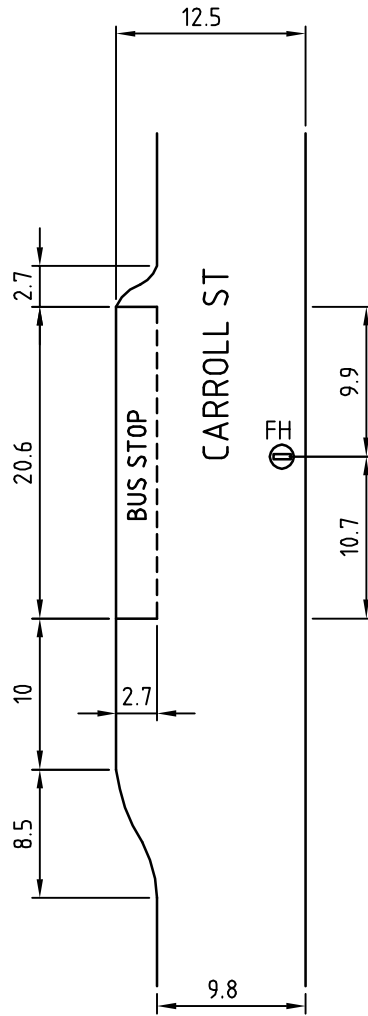

NATIONAL PARK SCHOOL

STATE HIGHWAY 4

PARKING RESTRICTIONS

NATIONAL PARK-CARROLL ST

SCALE 1:500

SHEET NUMBER

41

DATE: