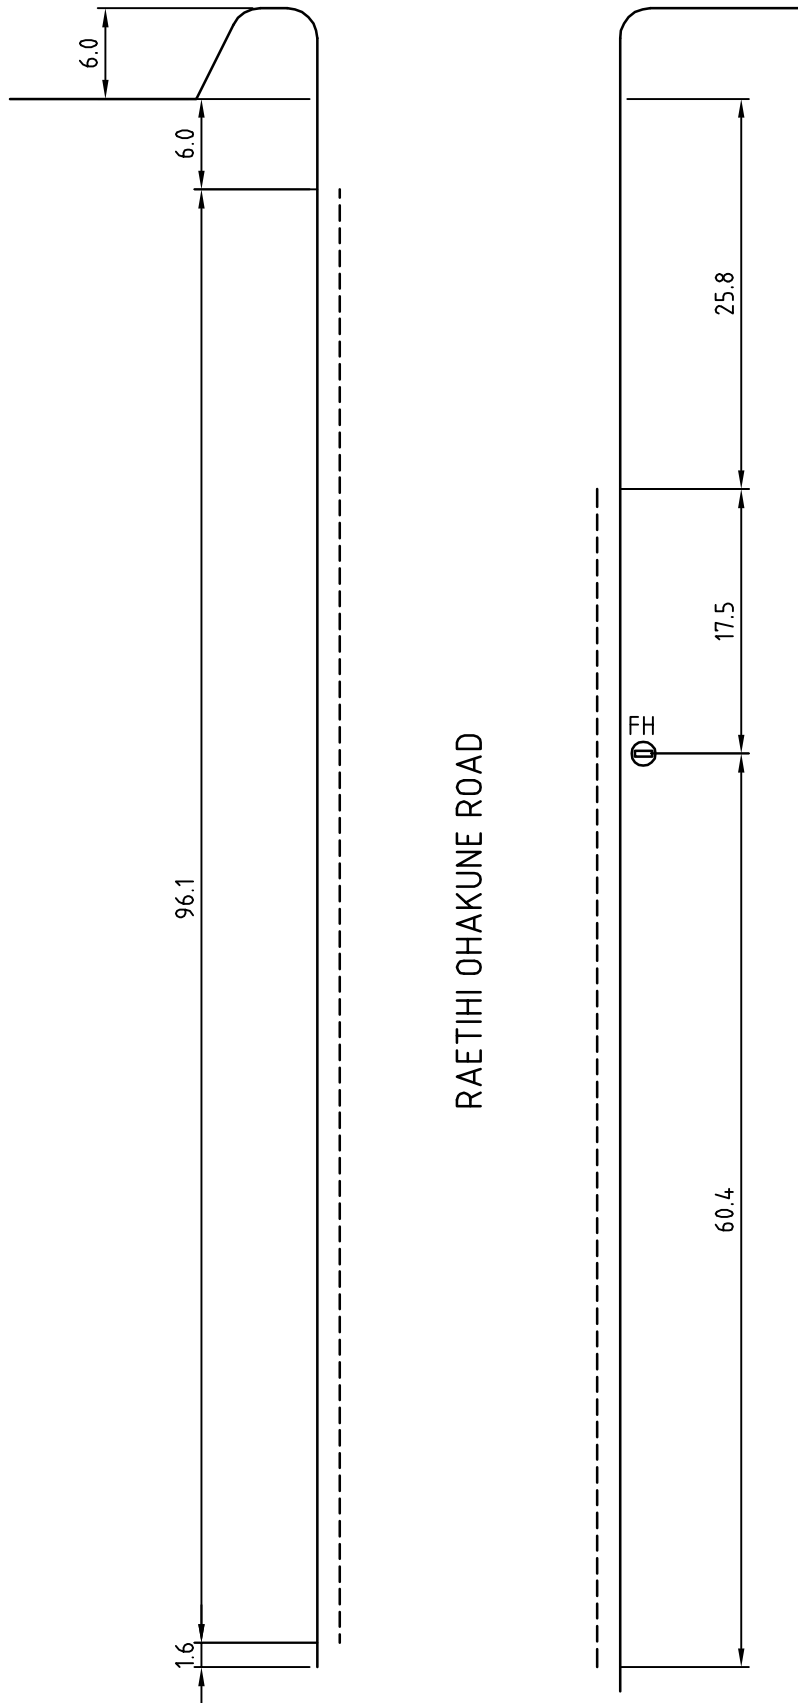

STATE HIGHWAY 4

PARKING RESTRICTIONS

RAETIHI-OHAKUNE ROAD

SCALE 1:500

SHEET NUMBER

43

DATE:

JUNE 2007