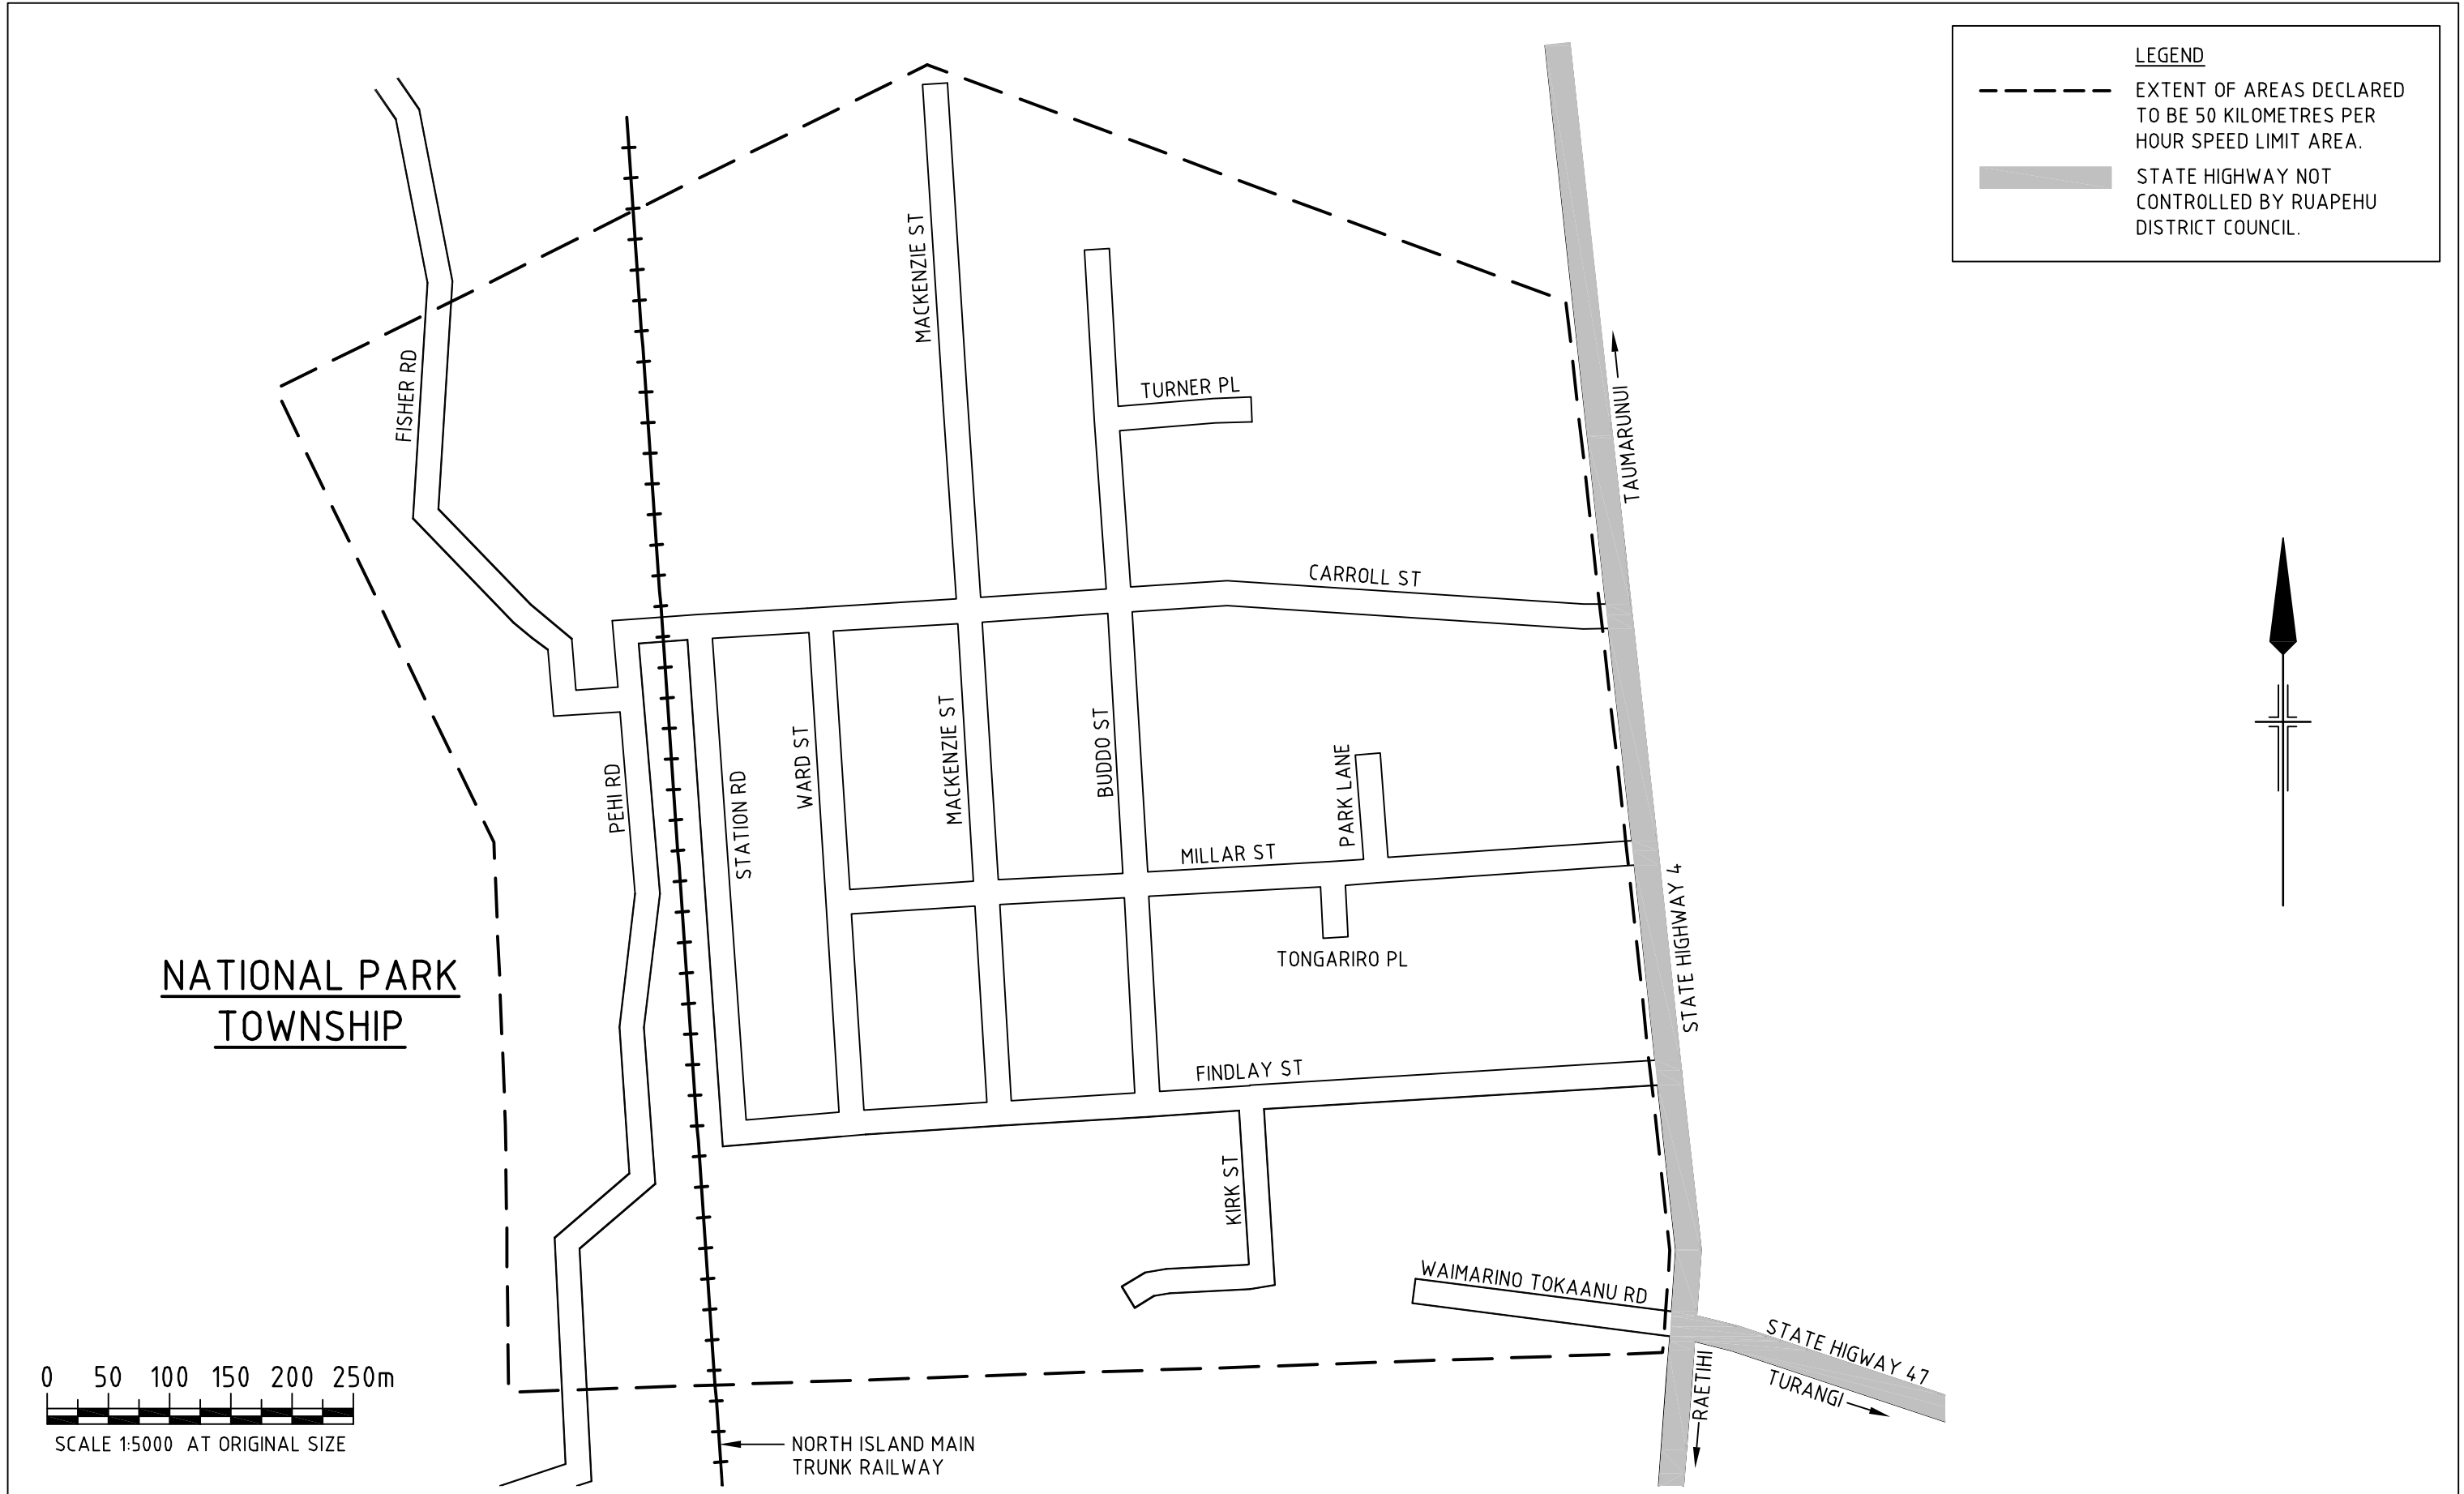

LEGEND

- EXTENT OF AREAS DECLARED TO BE 50 KILOMETRES PER HOUR SPEED LIMIT AREA.
- █ STATE HIGHWAY NOT CONTROLLED BY RUAPEHU DISTRICT COUNCIL.

SPEED RESTRICTIONS - NATIONAL PARK

RUAPEHU DISTRICT COUNCIL

APPROVED
Date:
Drawing No.: 735/5