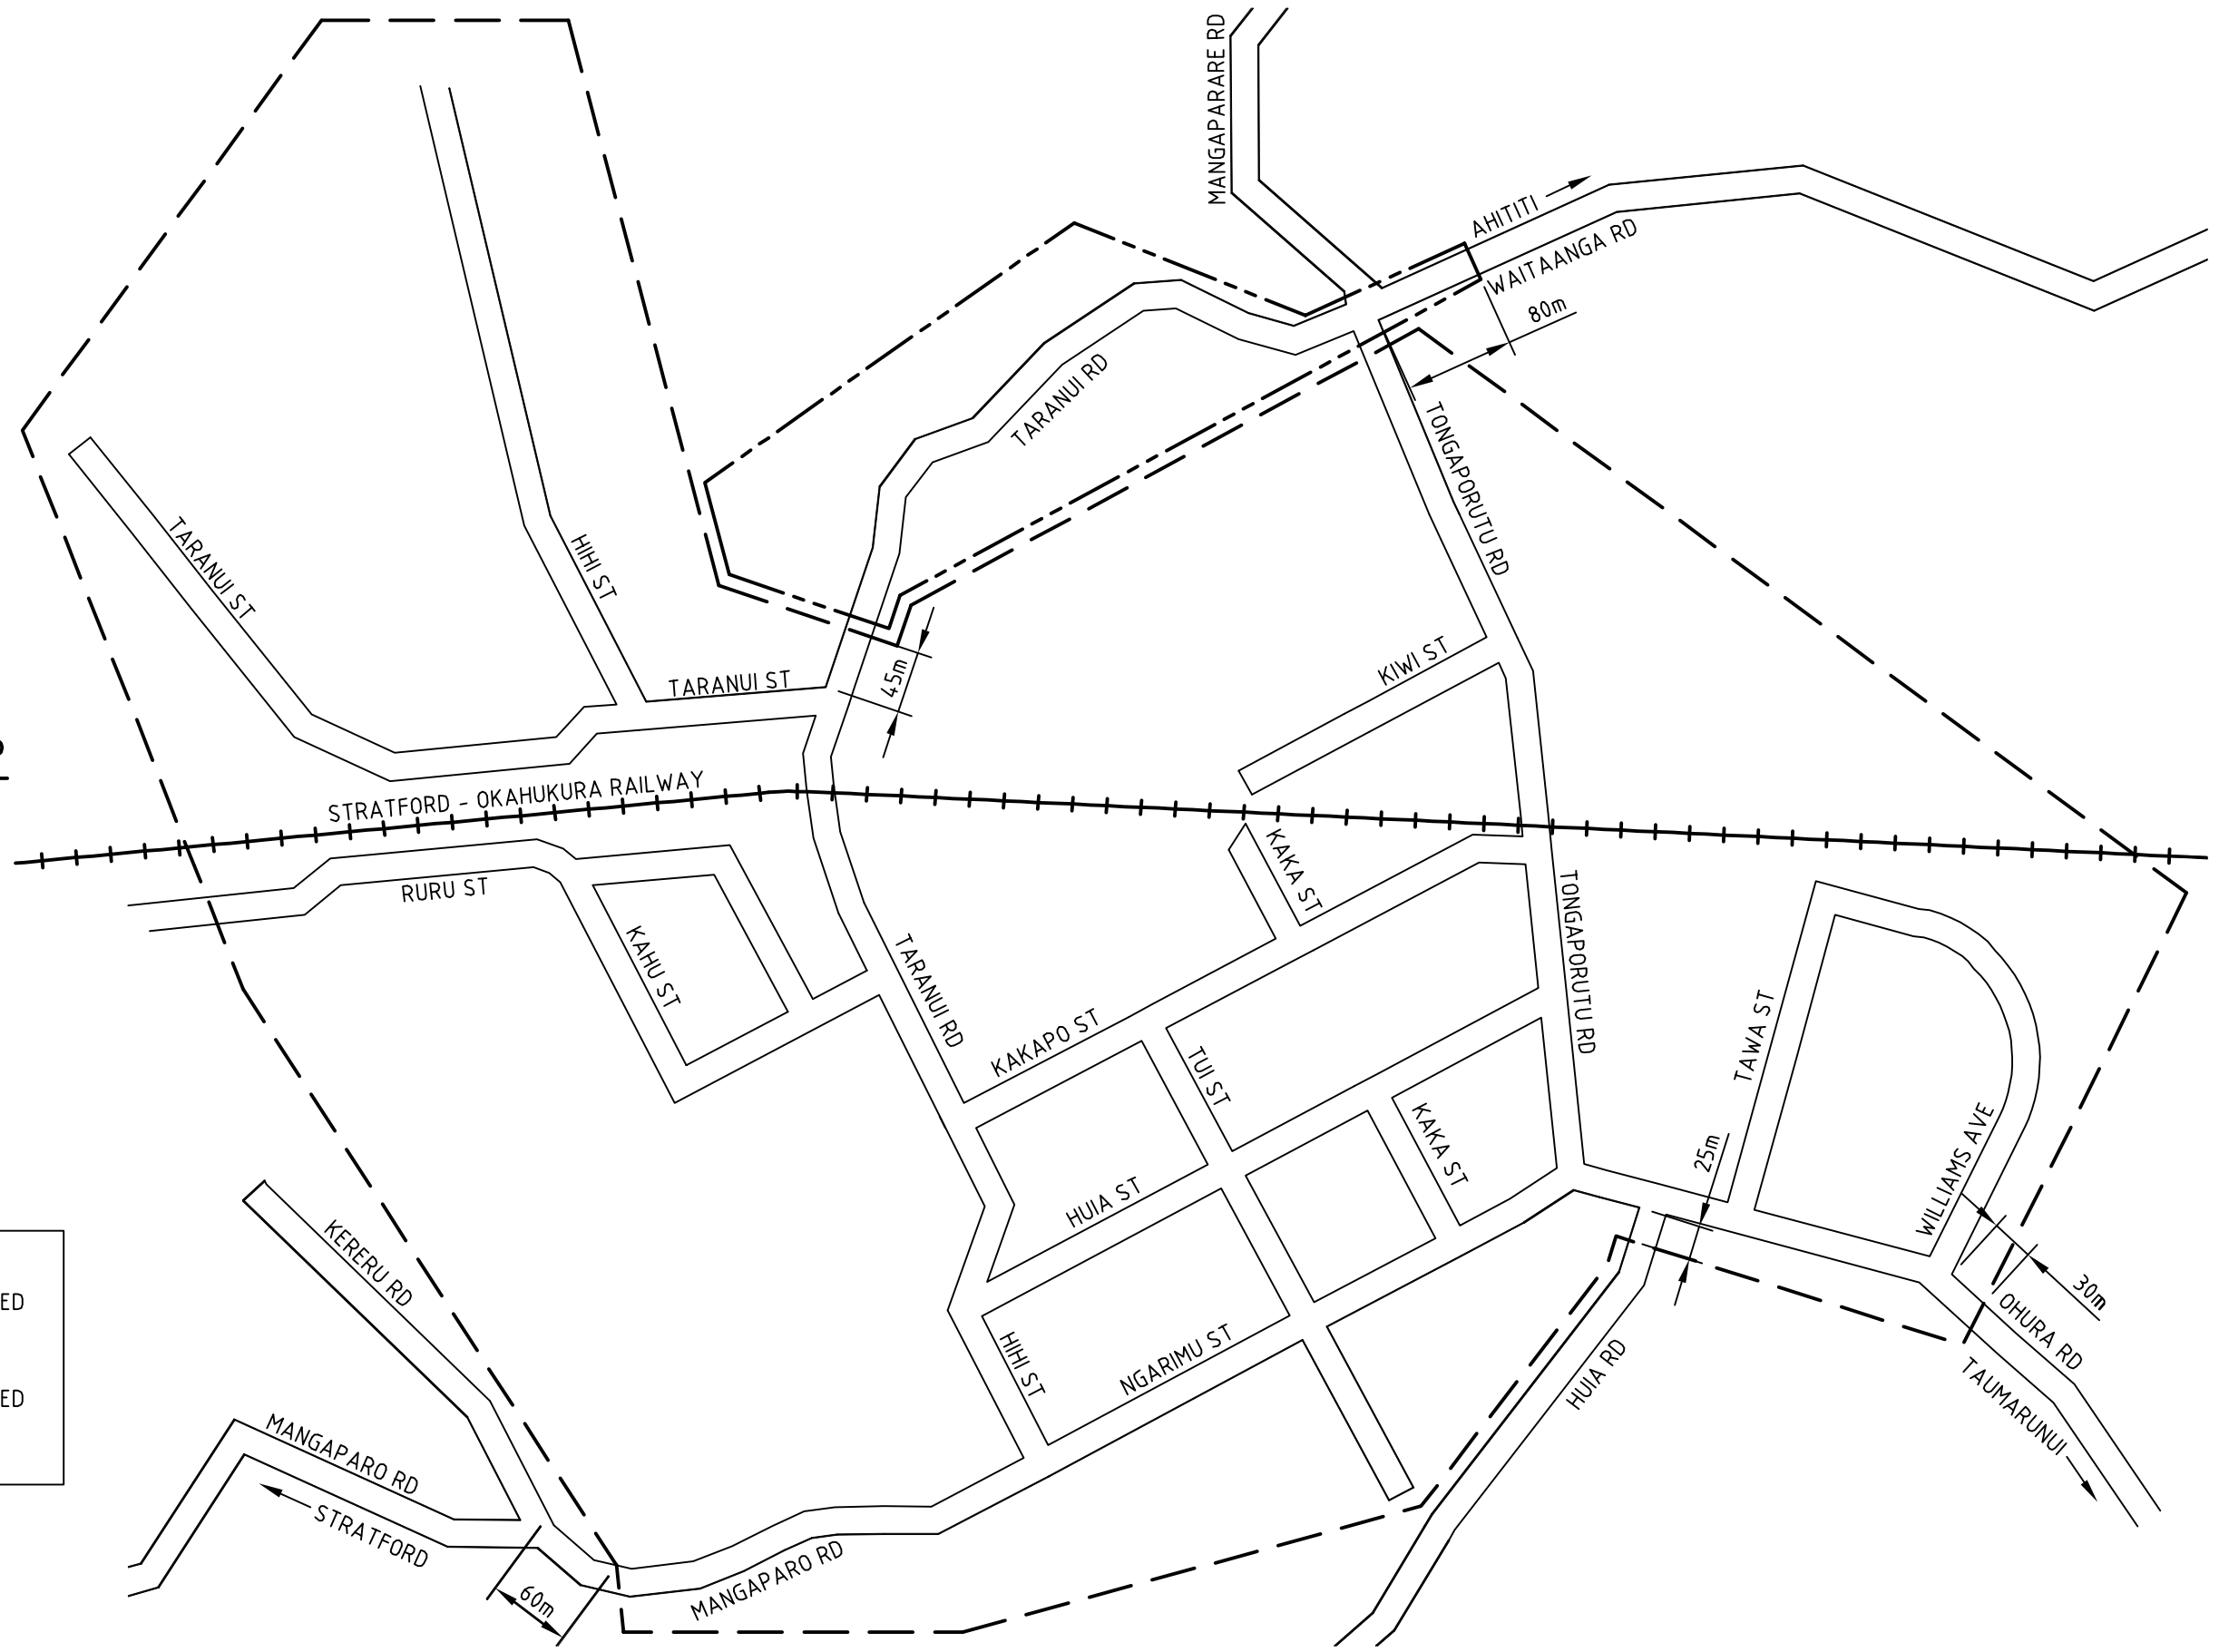

OHURA TOWNSHIP

LEGEND

- EXTENT OF AREAS DECLARED TO BE 50 KILOMETRES PER HOUR SPEED LIMIT AREA.
- · - · - EXTENT OF AREAS DECLARED TO BE 70 KILOMETRES PER HOUR SPEED LIMIT AREA.

SPEED RESTRICTIONS - OHURA