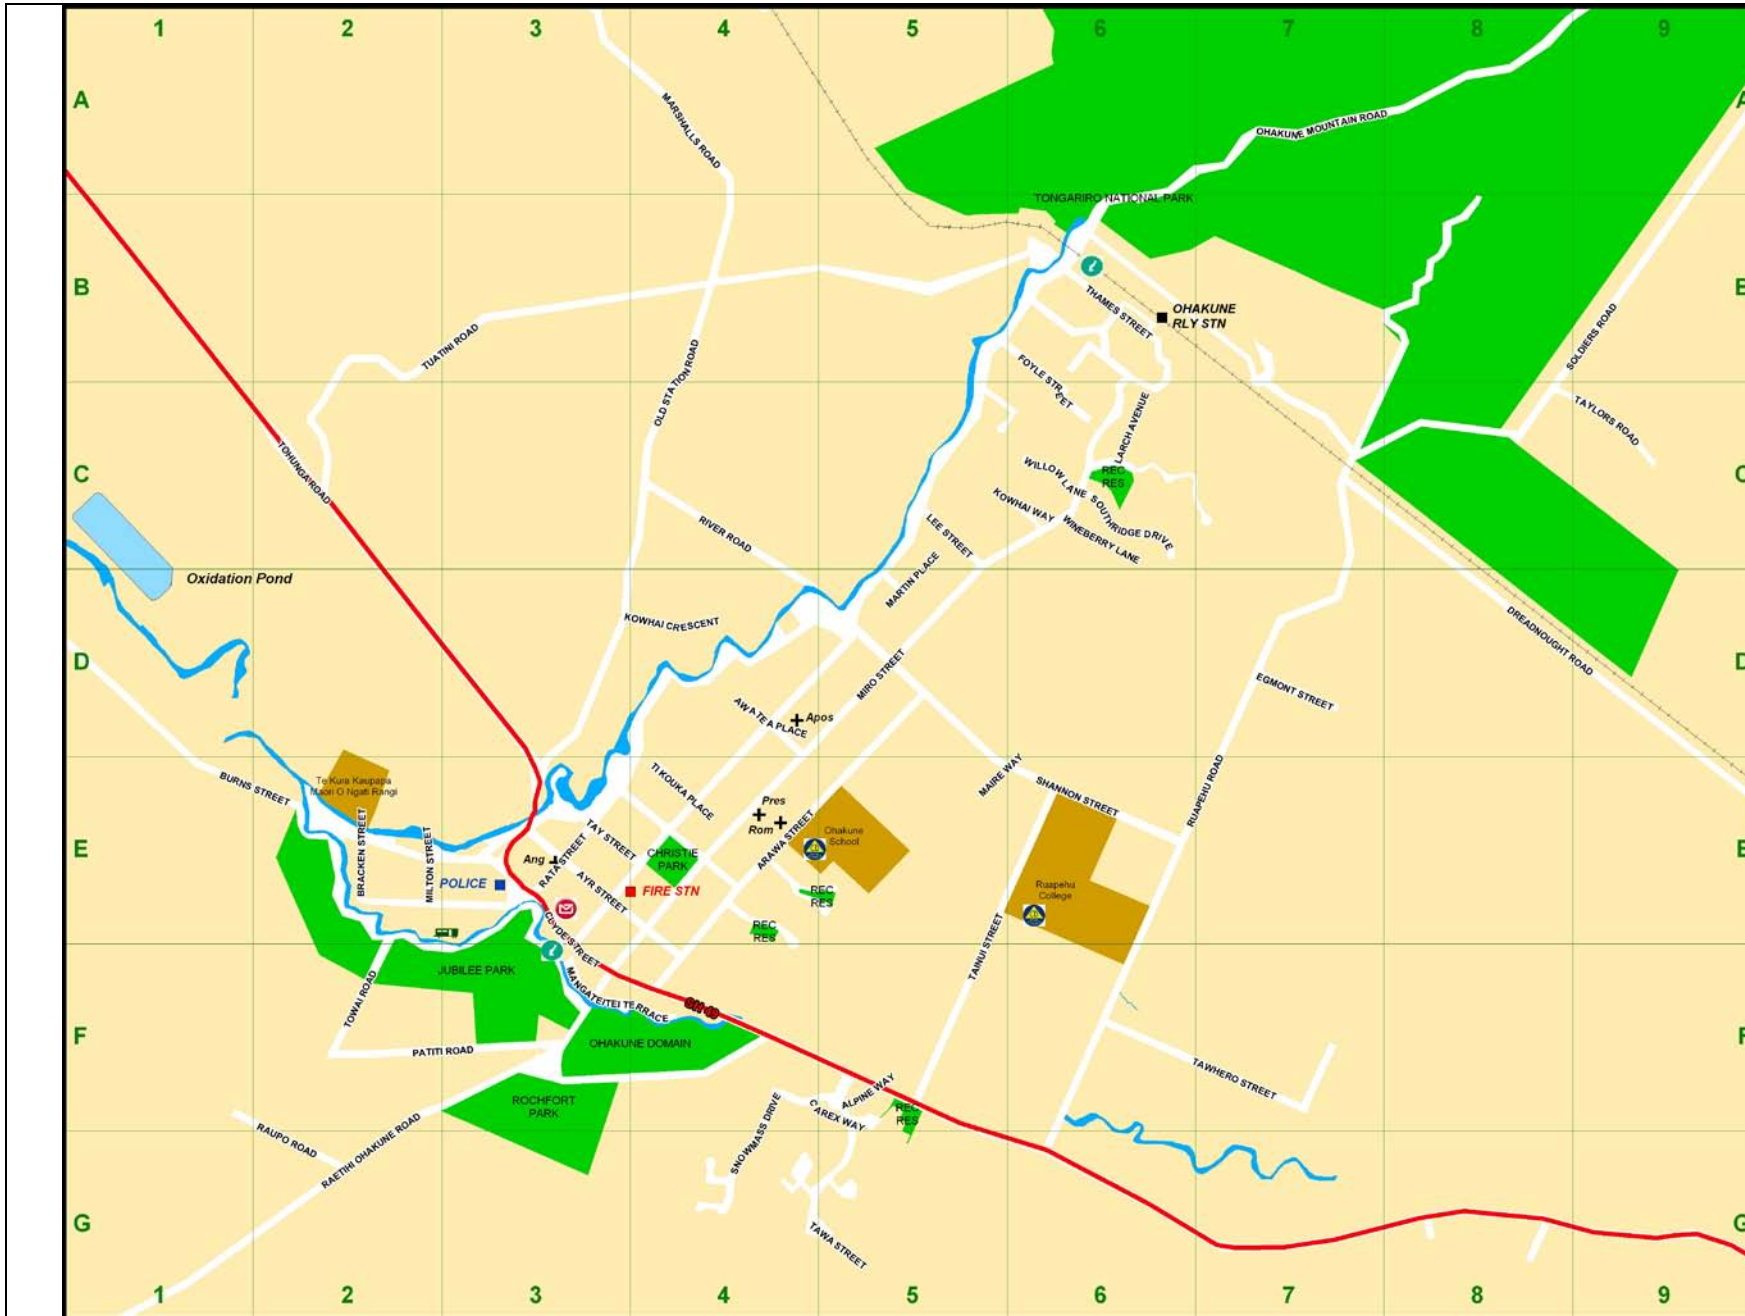

Street Maps

RUAPEHU DISTRICT COUNCIL

Street Map

Ohakune

	Post Shop
	Information Centre
	Civil Defence Welfare Centre
	Boat Ramp
	Bus Depot
	Motor Camp
	Golf Course
	Hospital
	Church
	Stormwater Pipes
	Water Pipes
	Wastewater Pipes

© Ruapehu District Council 2010

Cadastral Information is derived from LINZ's Digital Cadastral Record System (CRS).
CROWN COPYRIGHT RESERVED.