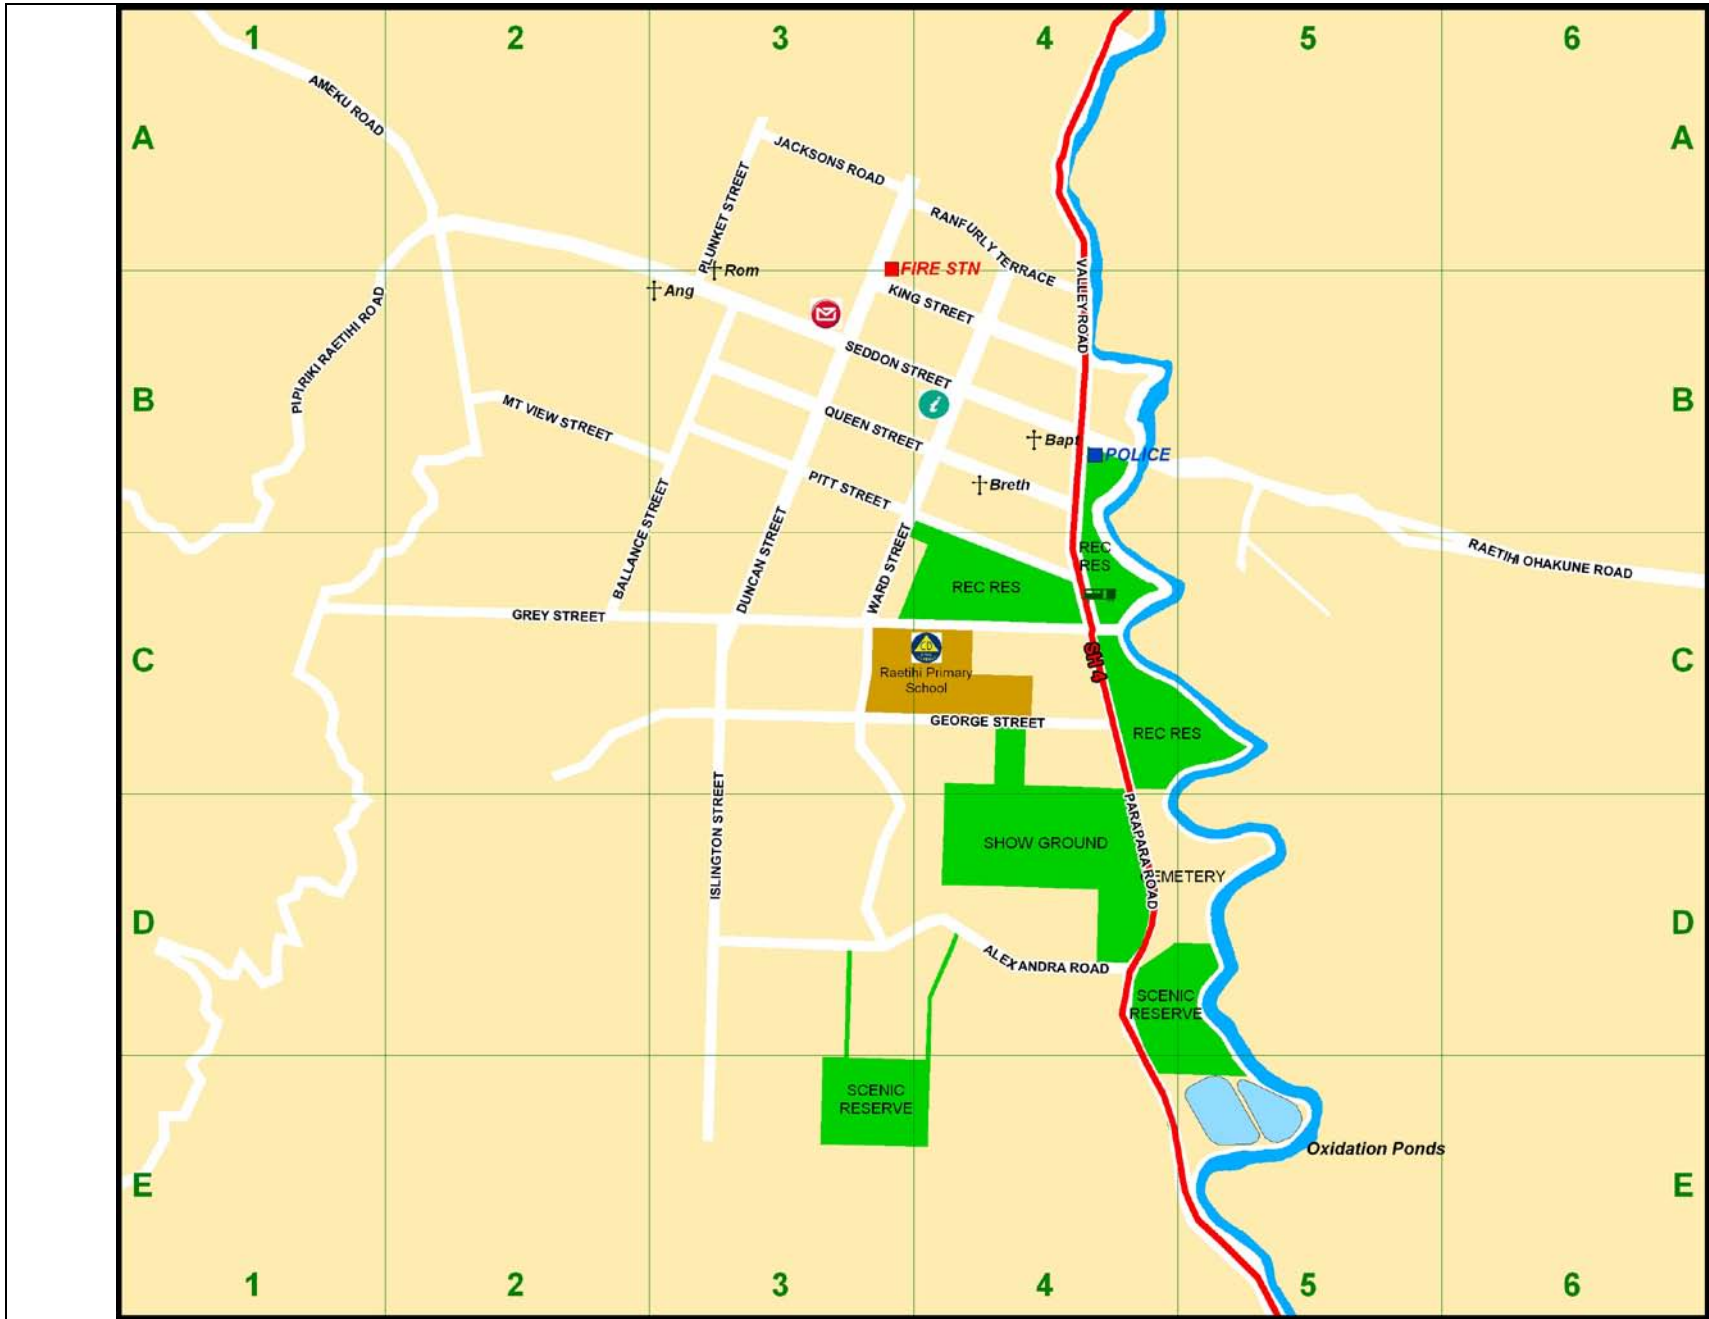

Street Maps

**RUAPEHU  
DISTRICT  
COUNCIL**

**Street Map**

**Raetihi**

	Post Shop
	Information Centre
	Civil Defence Welfare Centre
	Boat Ramp
	Bus Depot
	Motor Camp
	Golf Course
	Hospital
	Church
	Stormwater Pipes
	Water Pipes
	Wastewater Pipes

© Ruapehu District Council 2010

Cadastral Information is derived from LINZ's Digital Cadastral Record System (CRS).  
CROWN COPYRIGHT RESERVED.