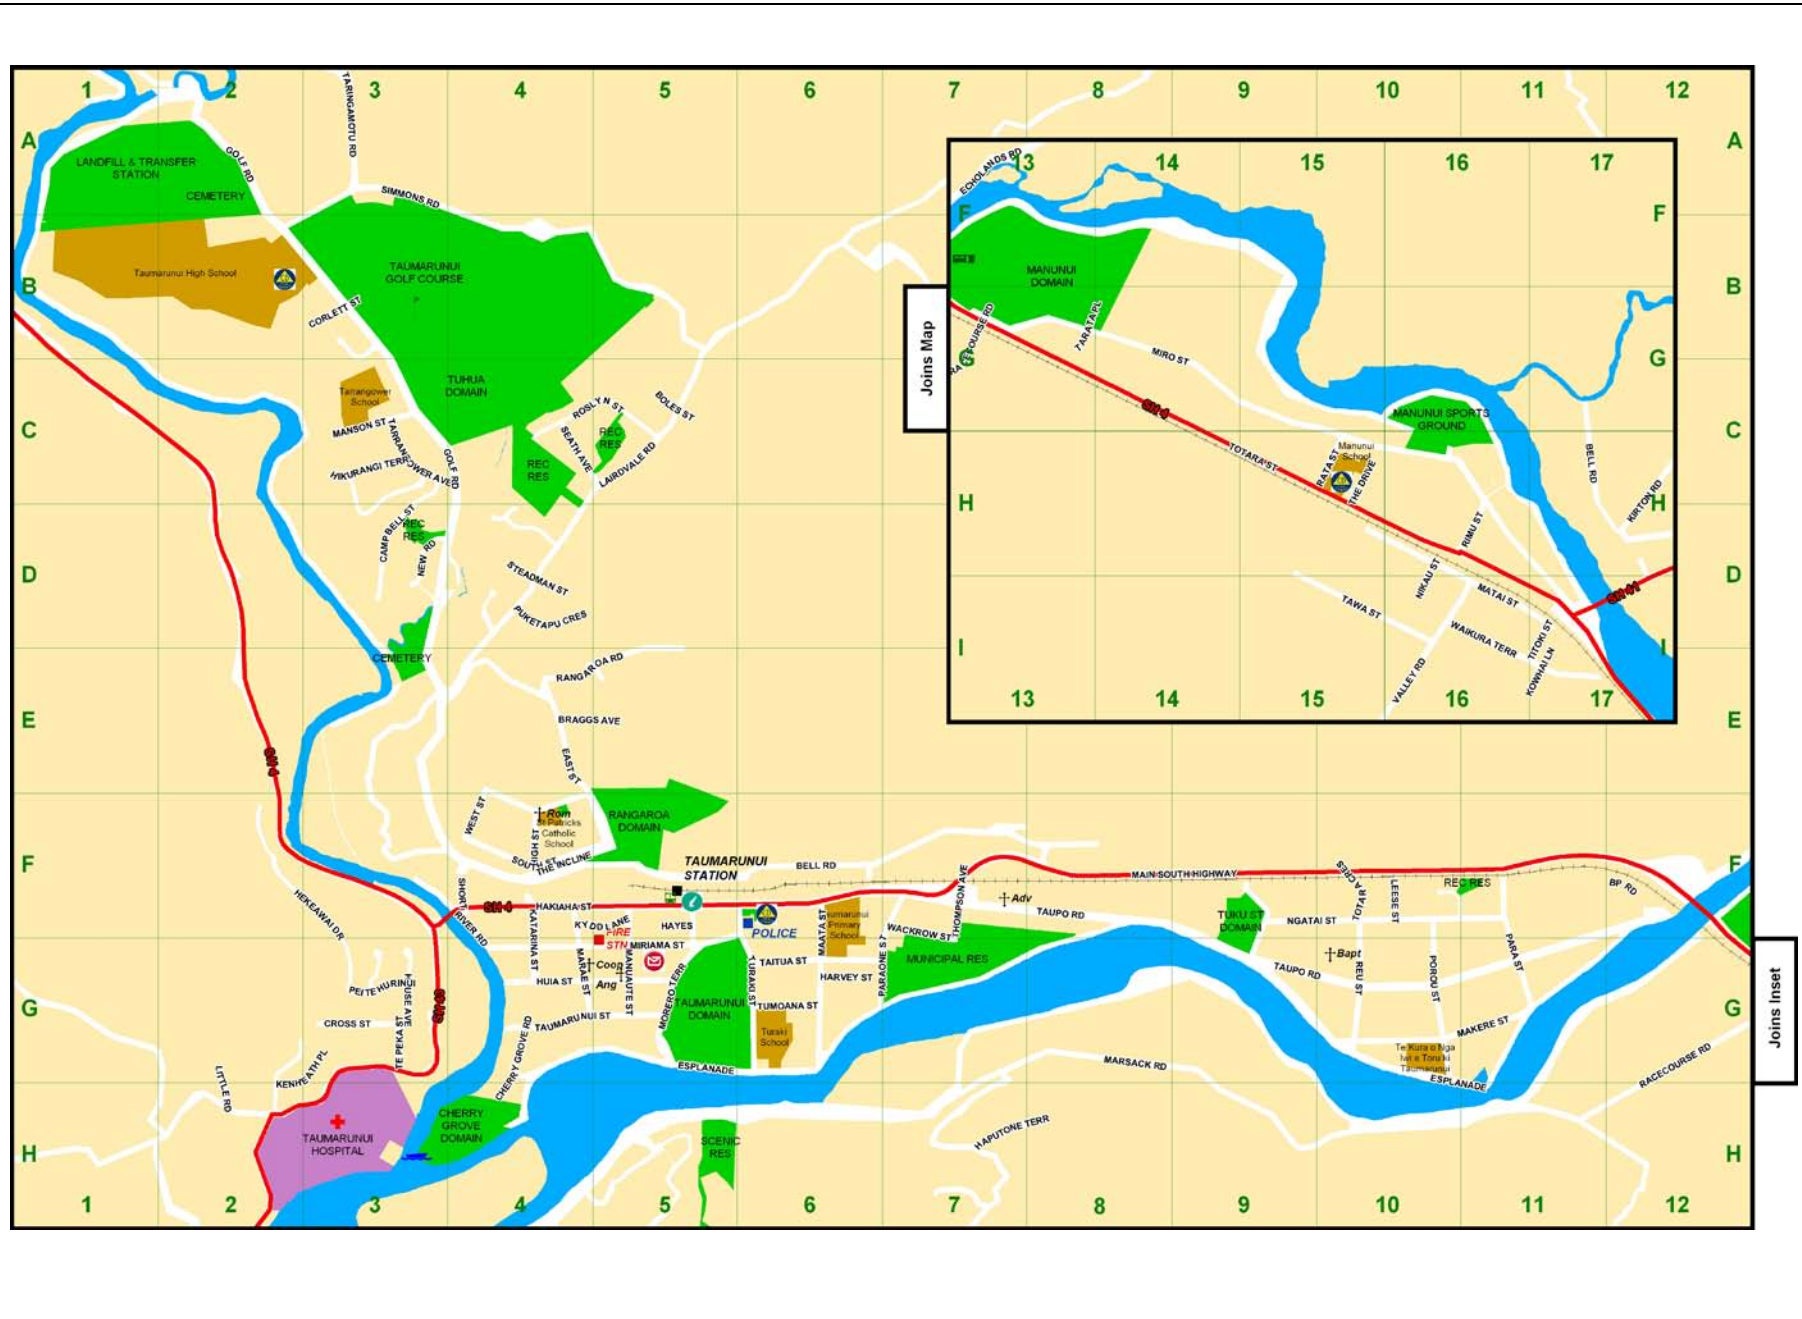

Street Maps

RUAPEHU DISTRICT COUNCIL

Street Map

Taumarunui Manunui

- Post Shop
- Information Centre
- Civil Defence Welfare Centre
- Boat Ramp
- Bus Depot
- Motor Camp
- Golf Course
- Hospital
- Church
- Stormwater Pipes
- Water Pipes
- Wastewater Pipes

© Ruapehu District Council 2010

Cadastral Information is derived from LINZ's Digital Cadastral Record System (CRS).
CROWN COPYRIGHT RESERVED.