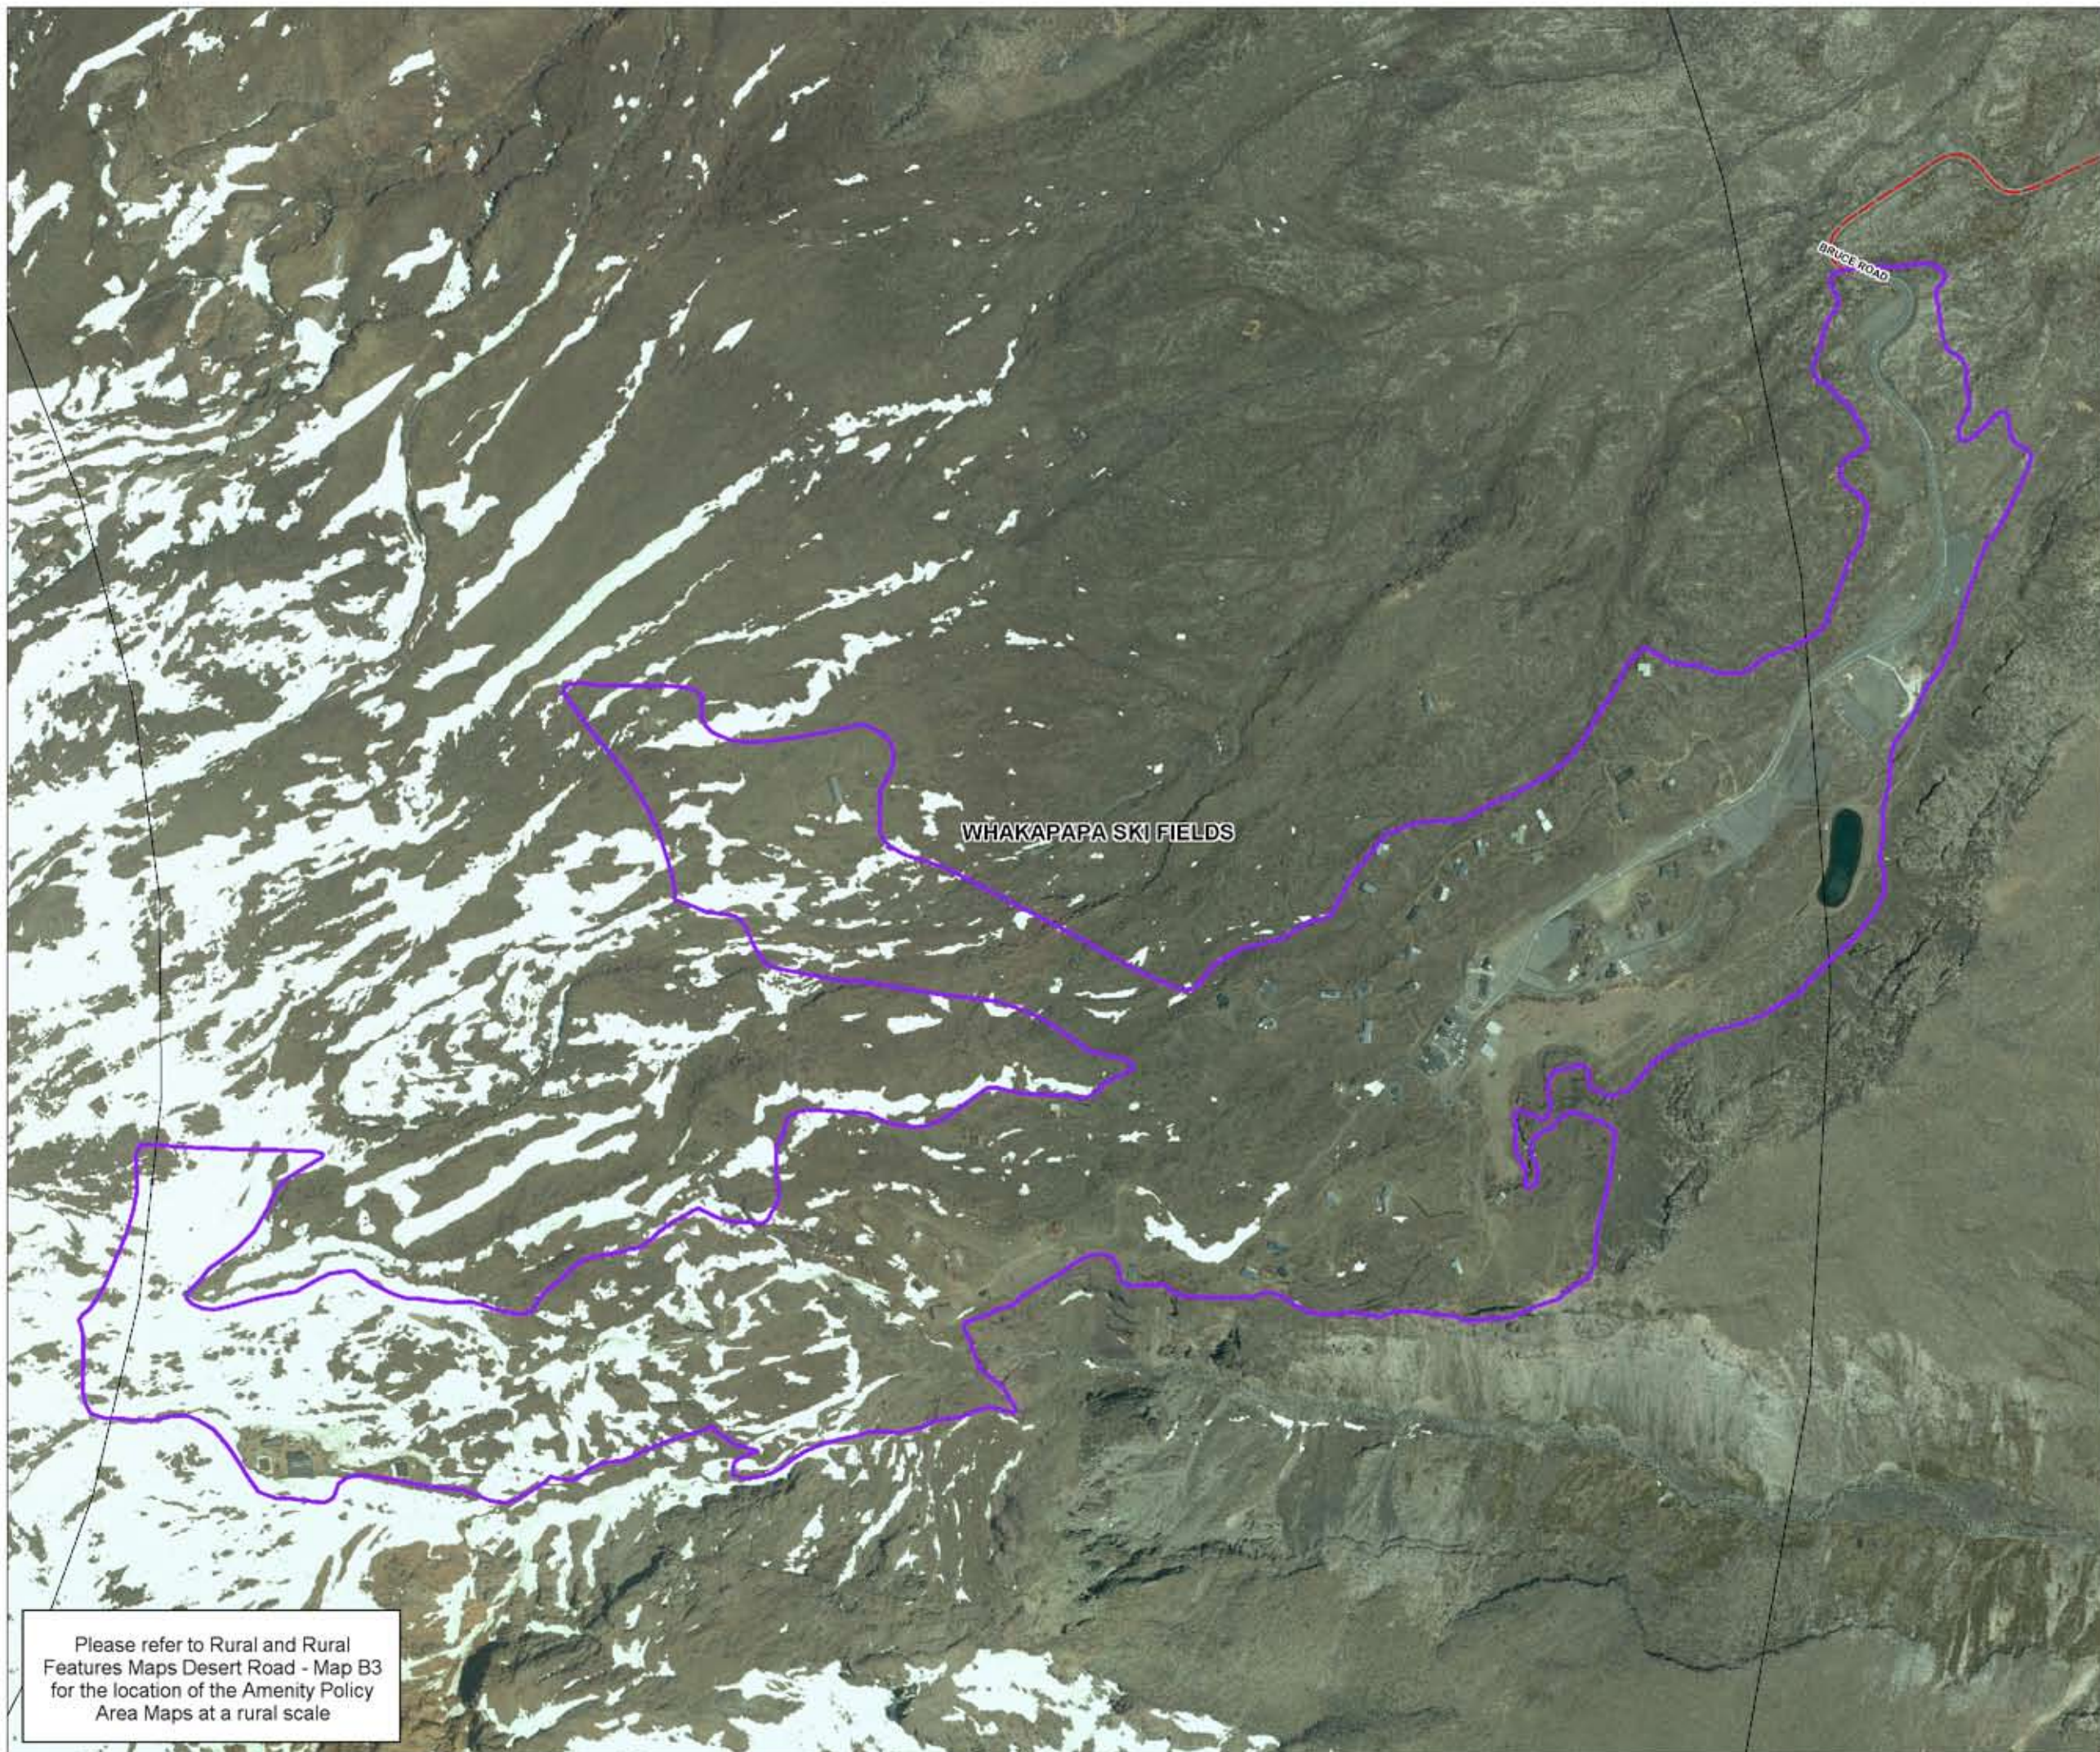

# RUAPEHU DISTRICT PLAN

## Amenity Policy Area Map Whakapapa Ski Fields

WHAKAPAPA SKI FIELDS

BRUCE ROAD

Please refer to Rural and Rural Features Maps Desert Road - Map B3 for the location of the Amenity Policy Area Maps at a rural scale

Map Number  
3

0 50 100 METRES

SCALE: 1:9,000

Map Legend and Notes  
Refer To Inside Back Cover

(c) Ruapehu District Council 2013

Cadastral Information is derived from LINZ's Digital Cadastral Record System (CRS). CROWN COPYRIGHT RESERVED.