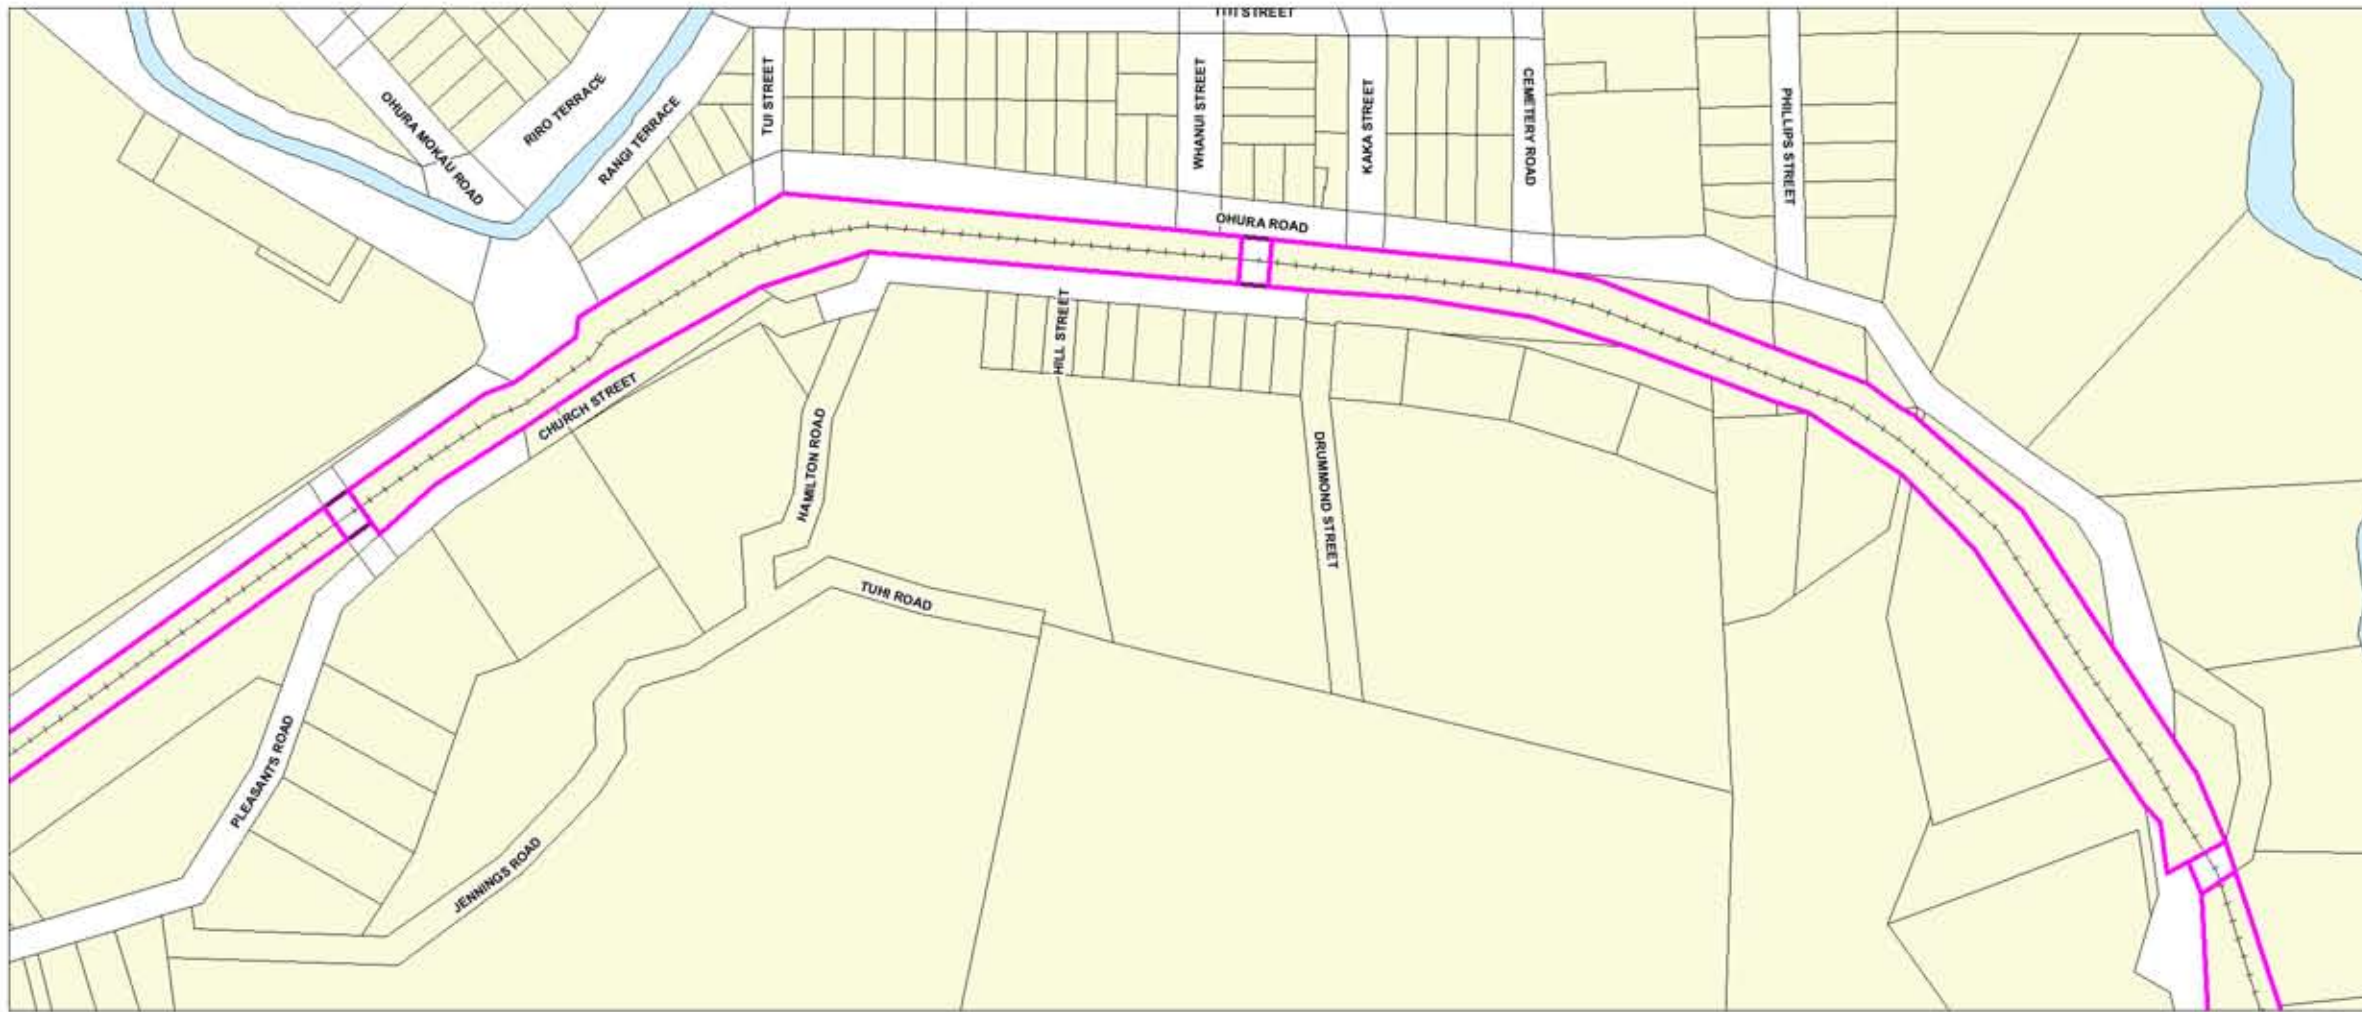

RUAPEHU DISTRICT PLAN

Railway Designation Enlargements

MATIERE

MATAPUNA

BELL ROAD - TAUMARUNUI

Map Number

2
↑
N

Map Legend and Notes
Refer To Inside Back Cover

(c) Ruapehu District Council 2013

Cadastral information is derived from LINZ's Digital Cadastral Record System (CRS).
CROWN COPYRIGHT RESERVED.