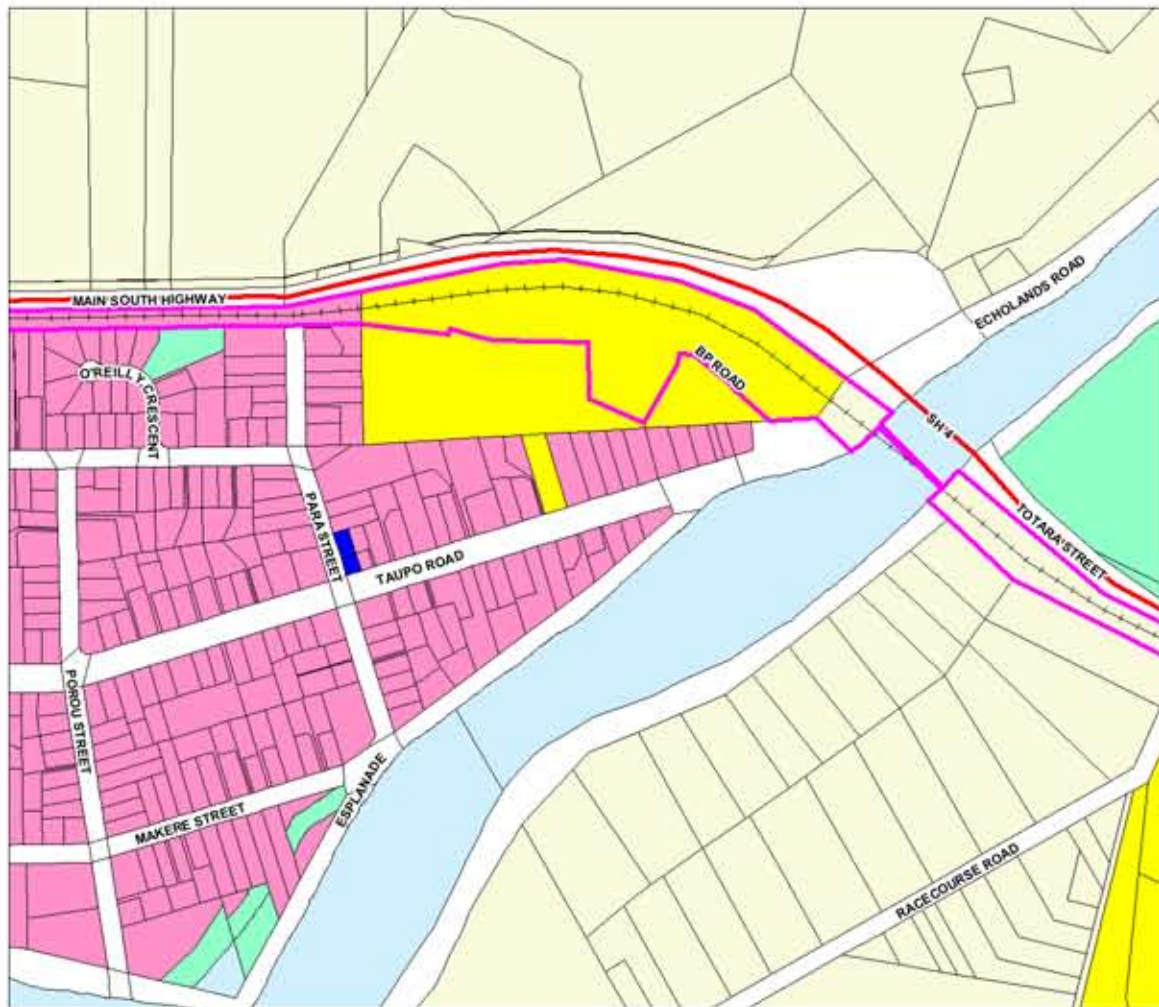

RUAPEHU DISTRICT PLAN

Railway Designation Enlargements

MATIERE

MATAPUNA

BELL ROAD - TAUMARUNUI

Map Number

2
↑
N

Map Legend and Notes
Refer To Inside Back Cover

(c) Ruapehu District Council 2013

Cadastral information is derived from LINZ's Digital Cadastral Record System (CRS).
CROWN COPYRIGHT RESERVED.