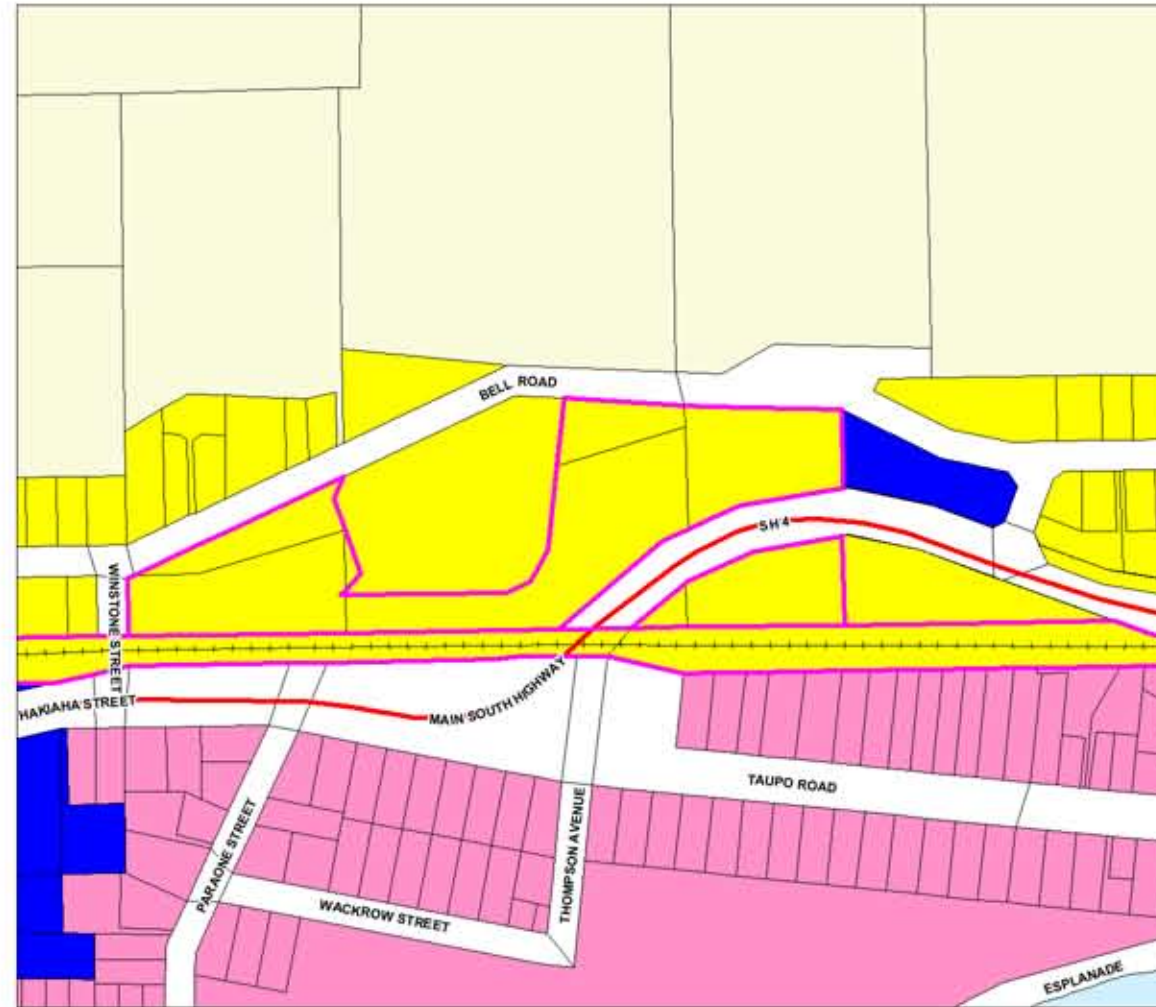

RUAPEHU DISTRICT PLAN

Railway Designation Enlargements

MATIERE

MATAPUNA

BELL ROAD - TAUMARUNUI

Map Number

2
↑
N

Map Legend and Notes
Refer To Inside Back Cover

(c) Ruapehu District Council 2013

Cadastral information is derived from LINZ's Digital Cadastral Record System (CRS).
CROWN COPYRIGHT RESERVED.