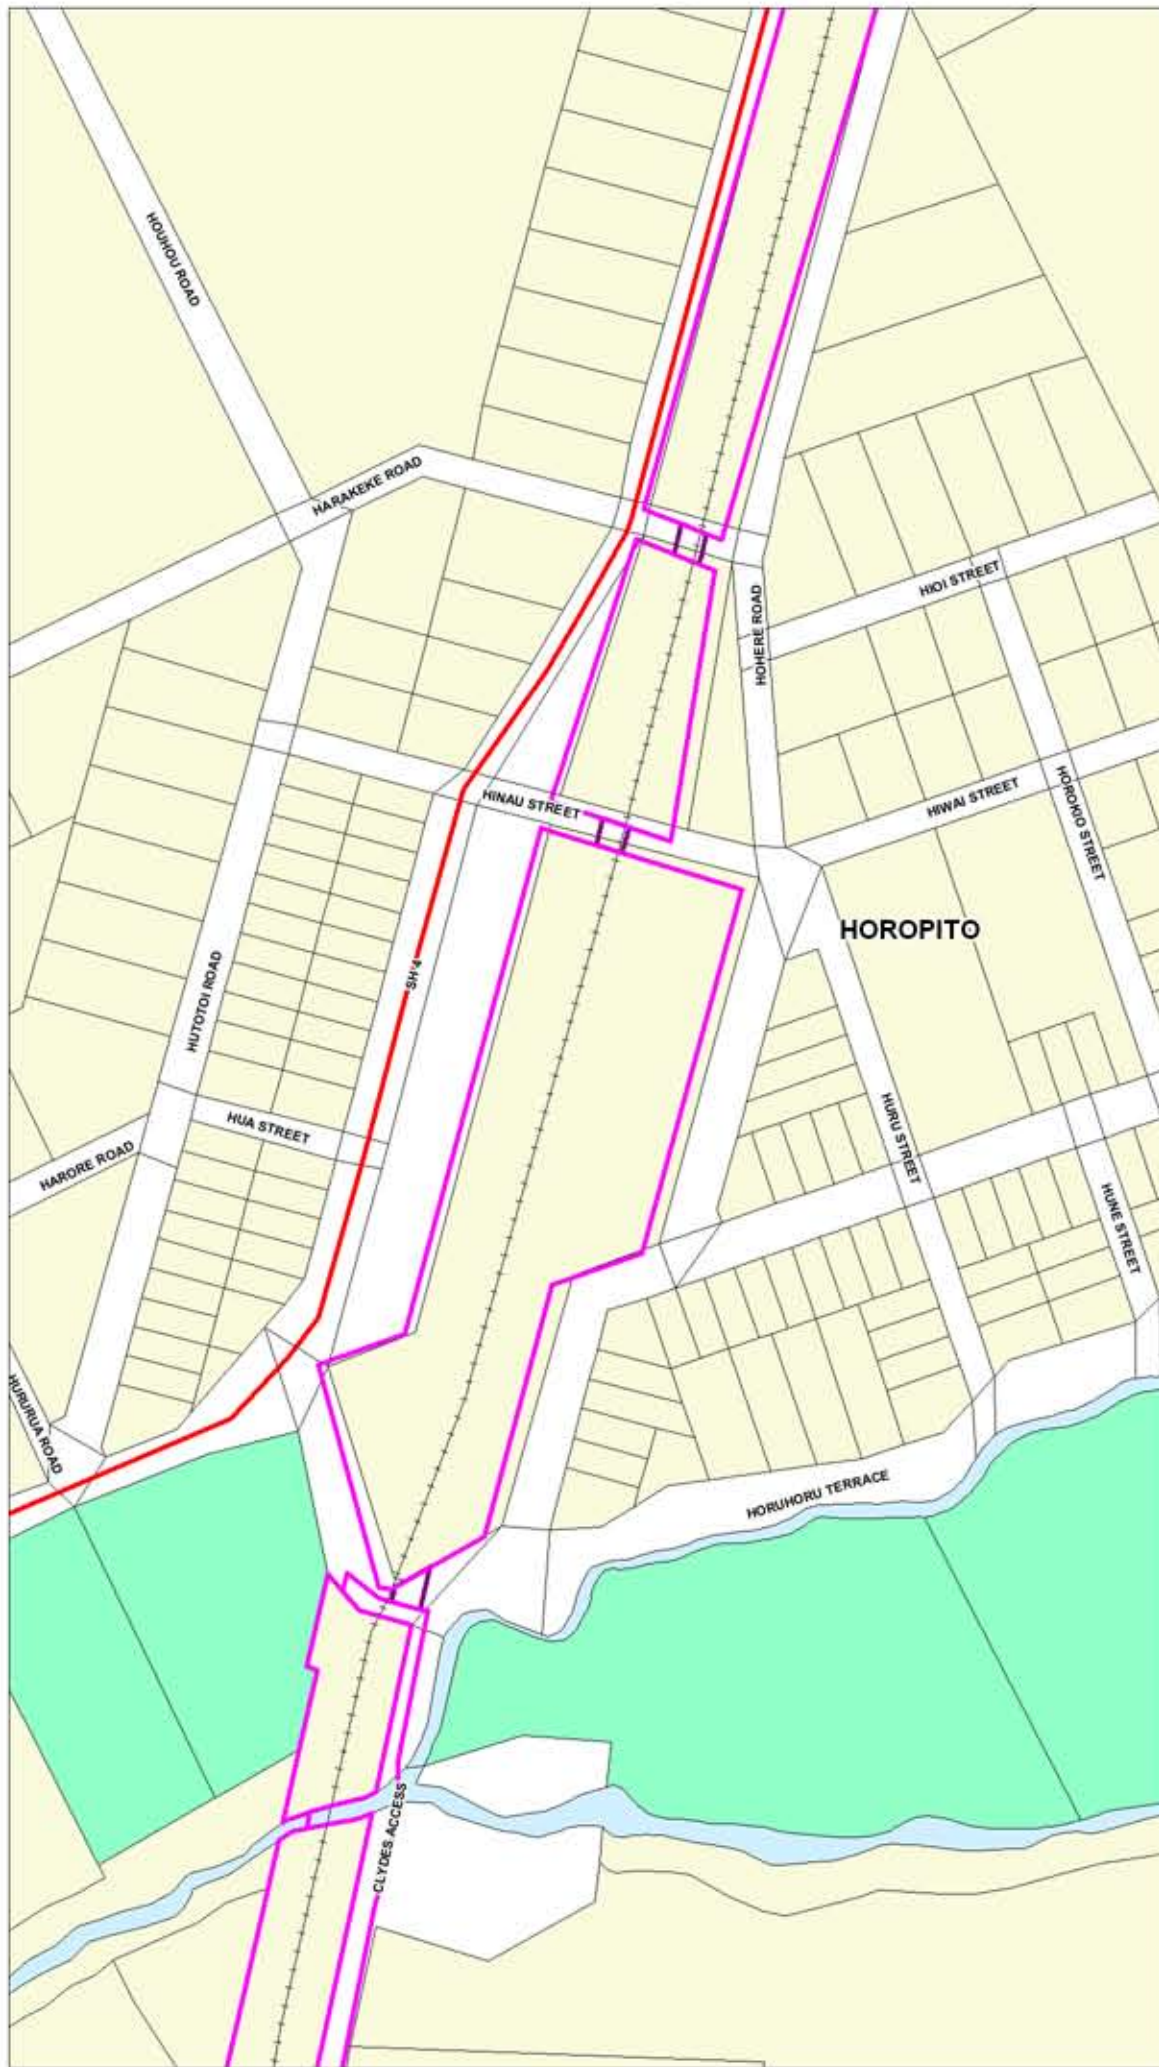

RUAPEHU DISTRICT PLAN

Railway Designation Enlargements

HOROPITO

OLD STATION ROAD - OHAKUNE

TANGIWAI

Map Number

5

Map Legend and Notes
Refer To Inside Back Cover

(c) Ruapehu District Council 2013

Cadastral information is derived from LINZ's Digital Cadastral Record System (CRS).
CROWN COPYRIGHT RESERVED.