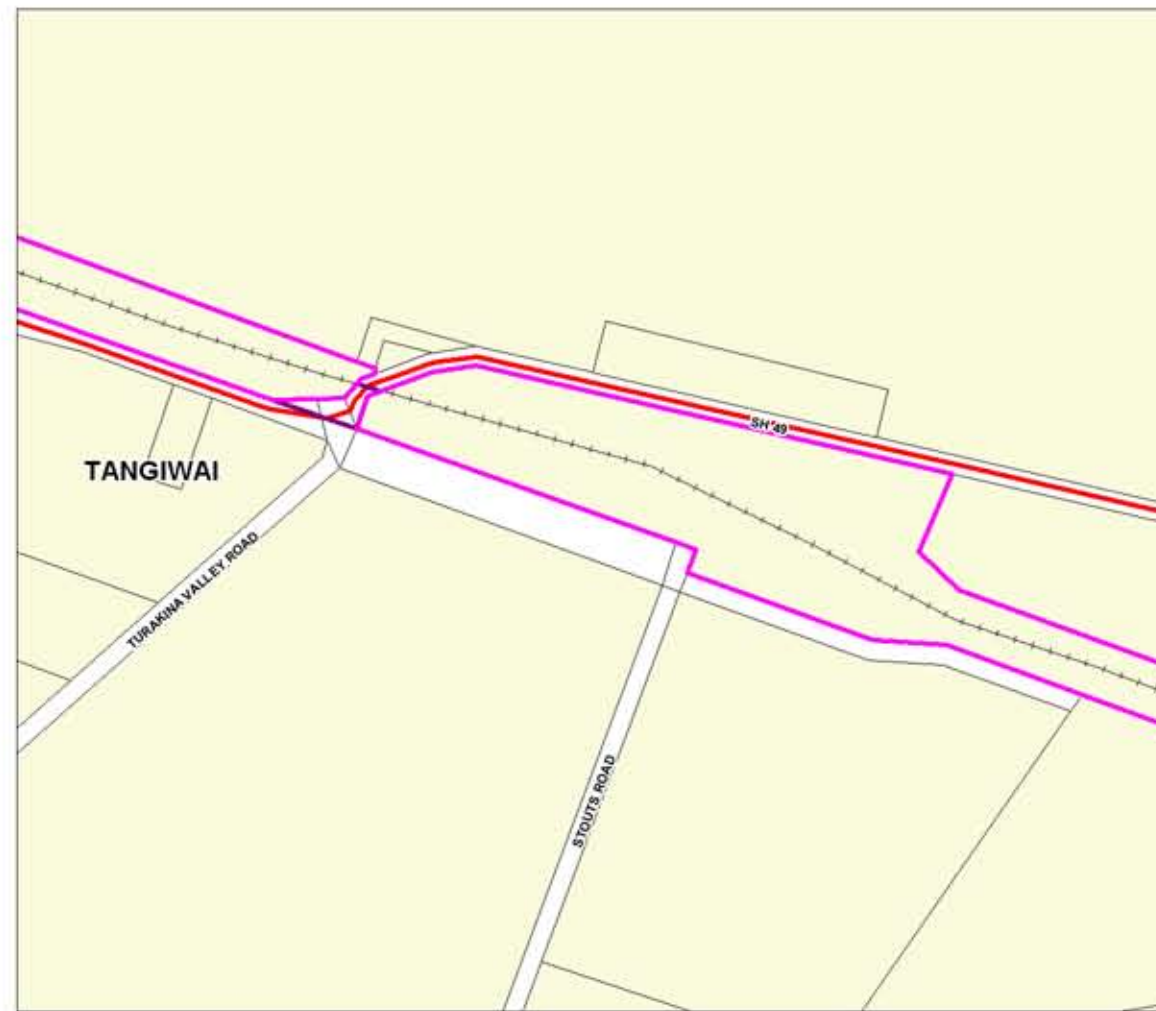

RUAPEHU DISTRICT PLAN

Railway Designation Enlargements

HOROPITO

OLD STATION ROAD - OHAKUNE

TANGIWAI

Map Number

5

Map Legend and Notes
Refer To Inside Back Cover

(c) Ruapehu District Council 2013

Cadastral information is derived from LINZ's Digital Cadastral Record System (CRS).
CROWN COPYRIGHT RESERVED.