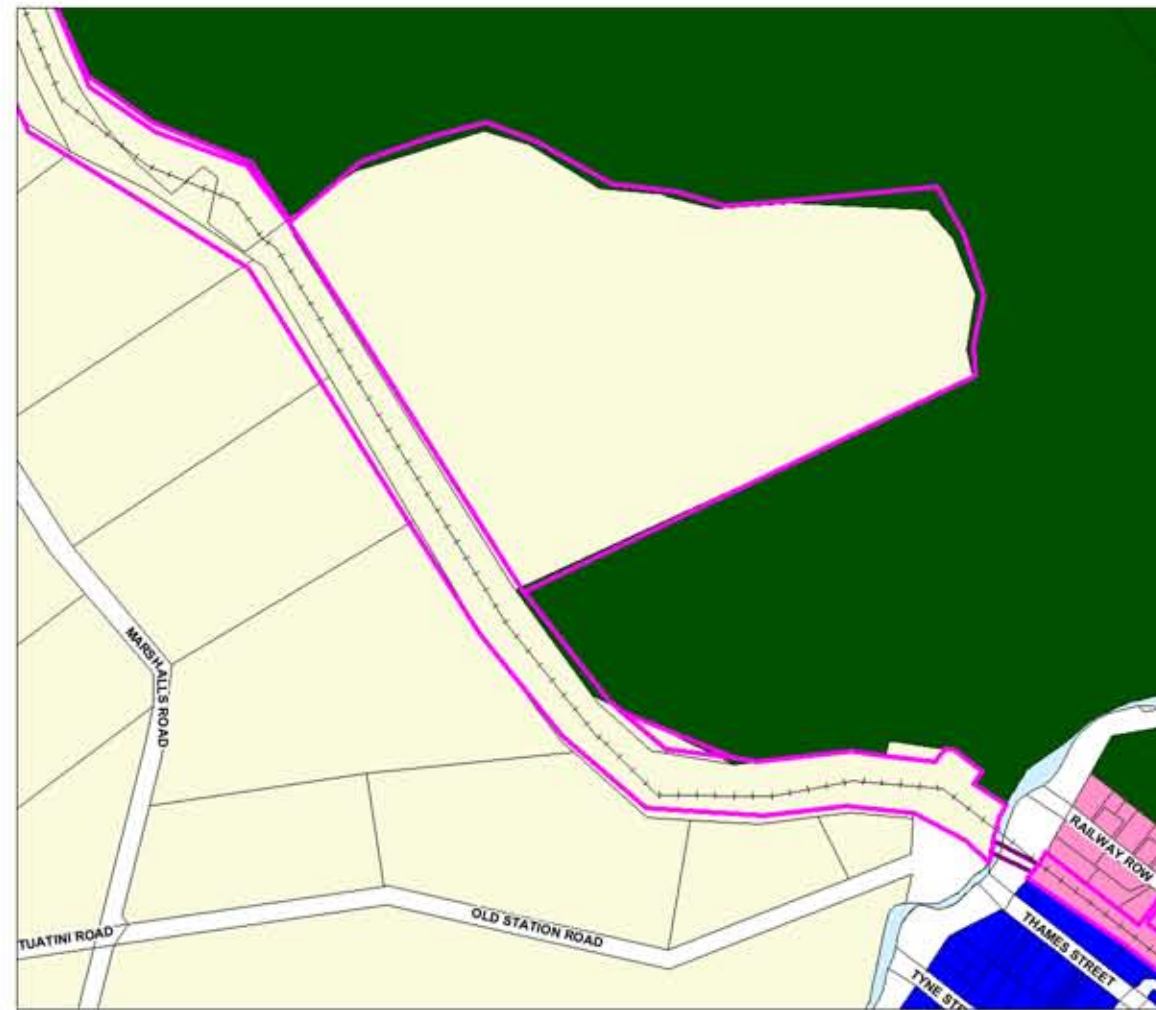

RUAPEHU DISTRICT PLAN

Railway Designation Enlargements

HOROPITO

OLD STATION ROAD - OHAKUNE

TANGIWAI

Map Number

5

Map Legend and Notes
Refer To Inside Back Cover

(c) Ruapehu District Council 2013

Cadastral information is derived from LINZ's Digital Cadastral Record System (CRS).
CROWN COPYRIGHT RESERVED.