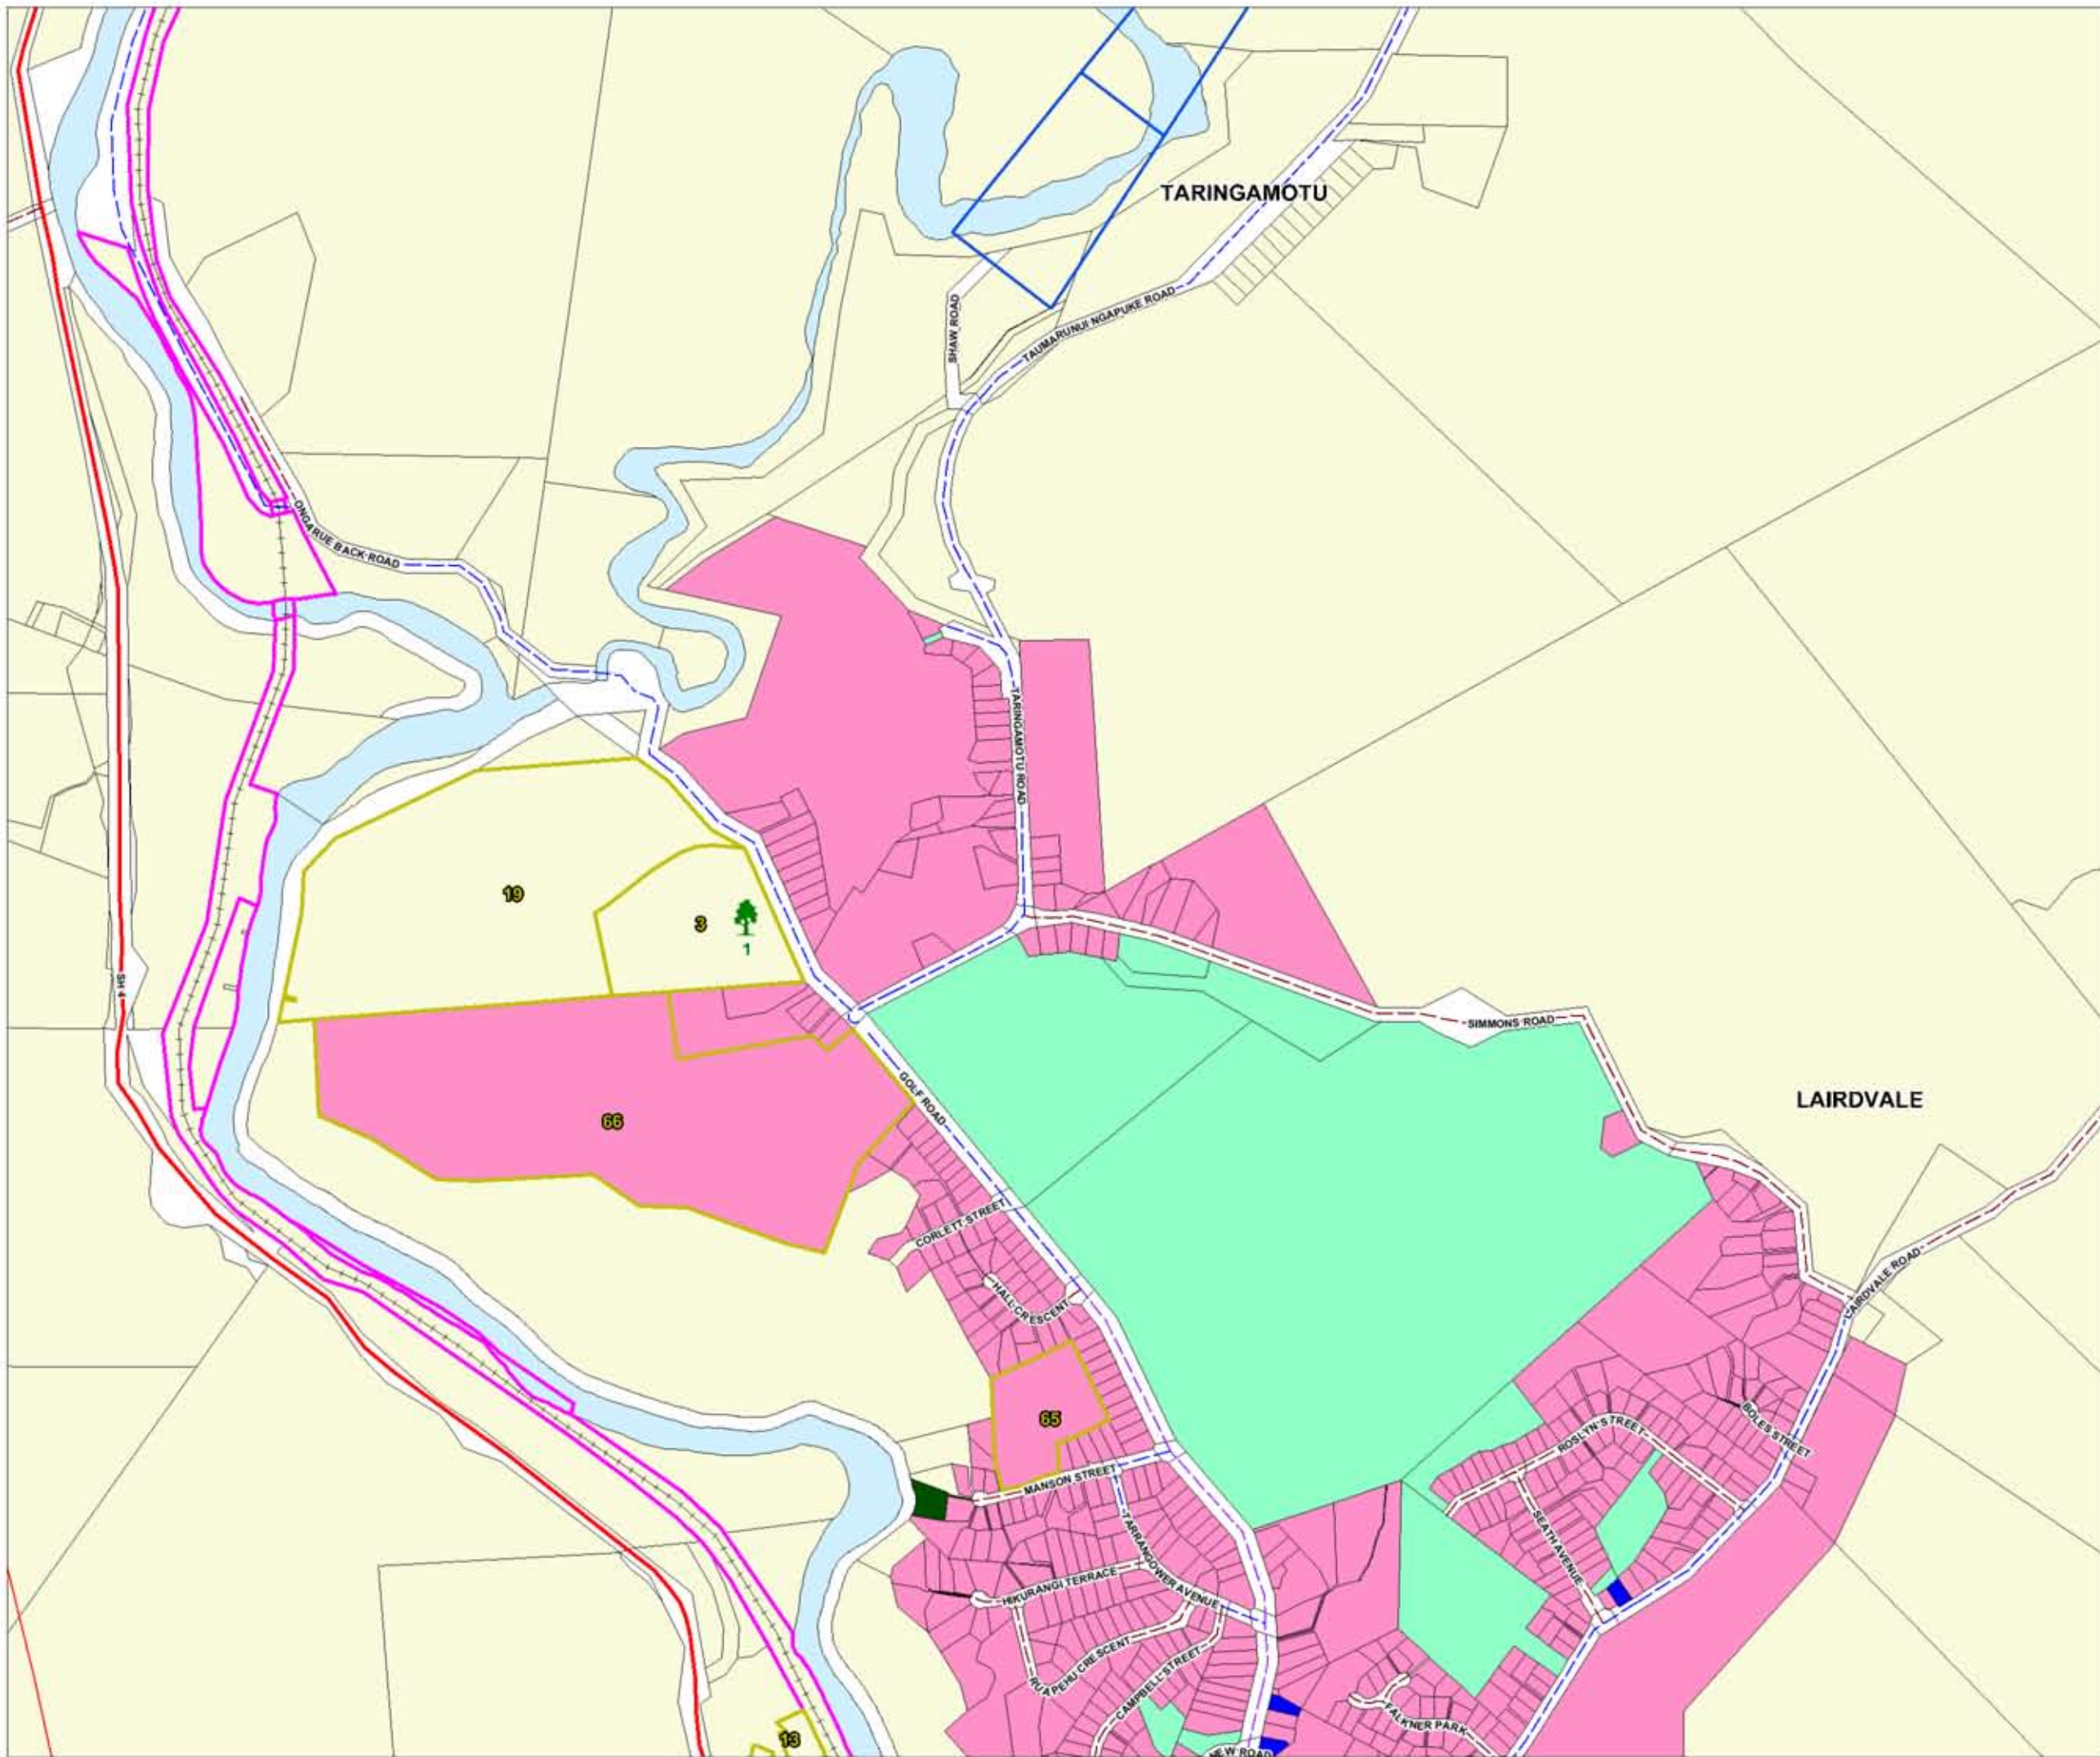

RUAPEHU DISTRICT PLAN

Urban Map

Taumarunui Golf Road

Map Number

2

0 50 100 METRES

SCALE: 1:9,000

Map Legend and Notes
Refer To Inside Back Cover

(c) Ruapehu District Council 2013

Cadastral information is derived from LINZ's Digital Cadastral Record System (CRS). CROWN COPYRIGHT RESERVED.