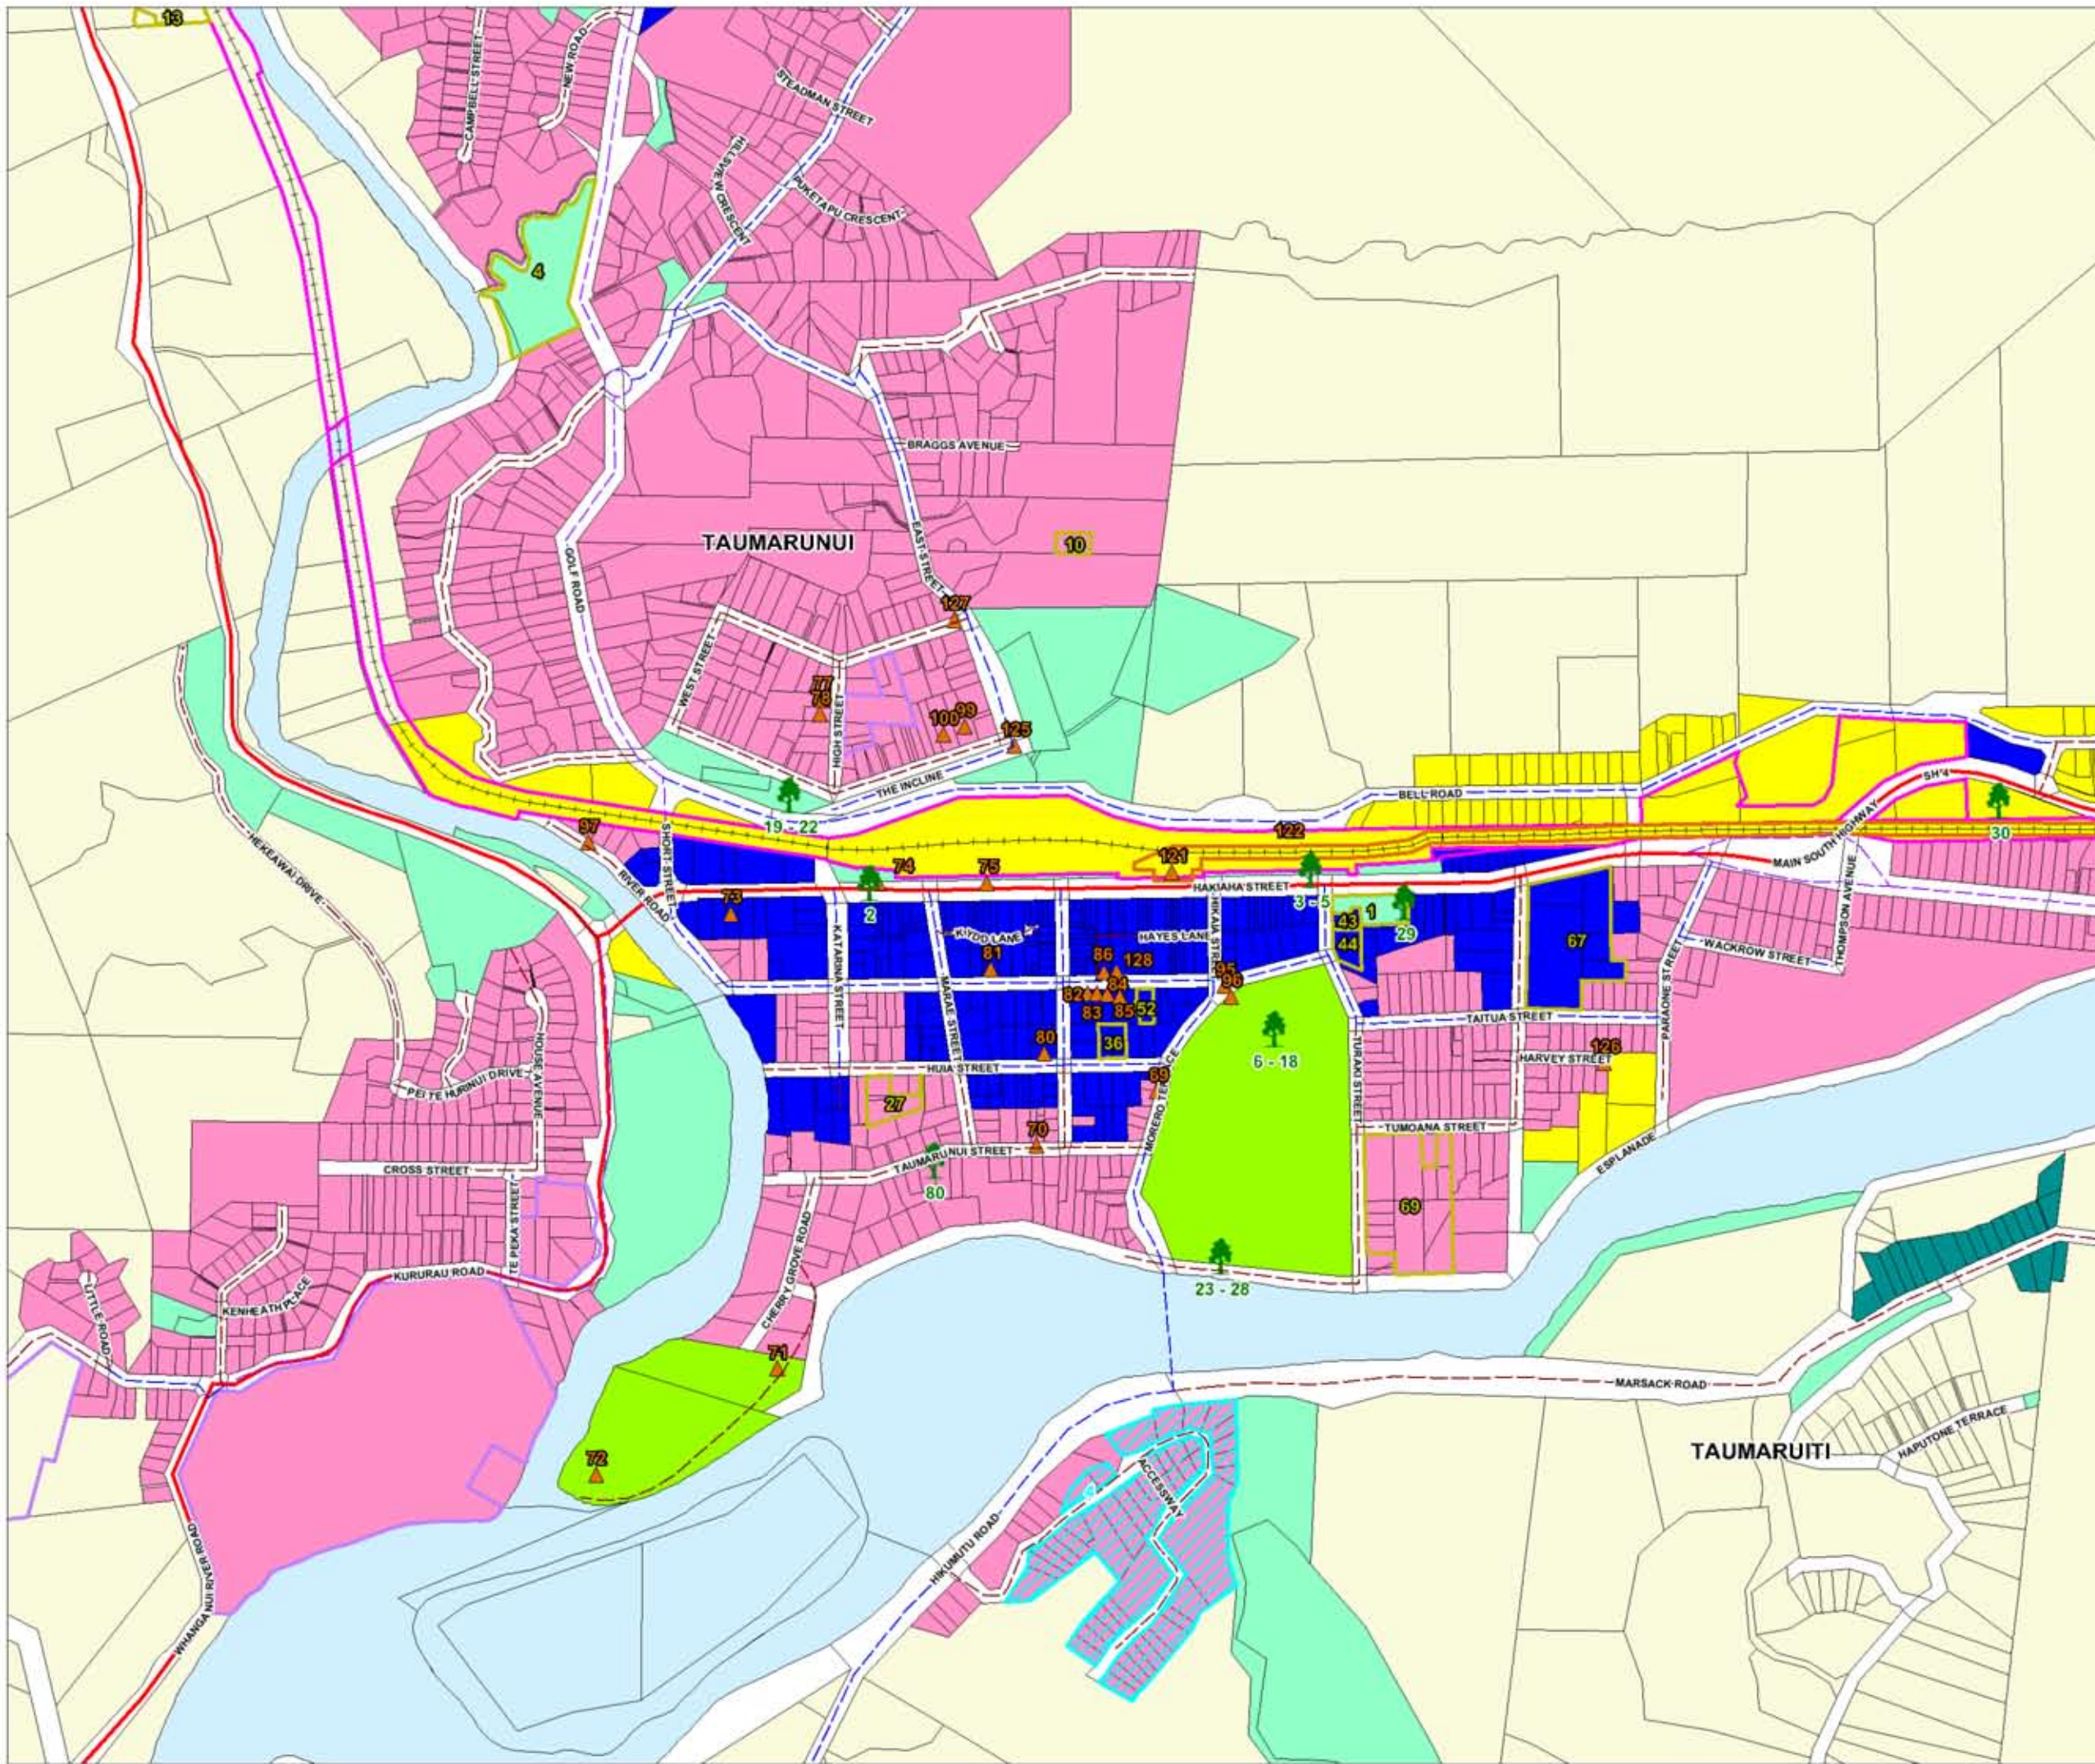

RUAPEHU DISTRICT PLAN

Urban Map

Taumarunui Central

Map Number

3

0 50 100 METRES

SCALE: 1:9,000

Map Legend and Notes
Refer To Inside Back Cover

(c) Ruapehu District Council 2013

Cadastral information is derived from
LINZ's Digital Cadastral Record System (CRS).
CROWN COPYRIGHT RESERVED.