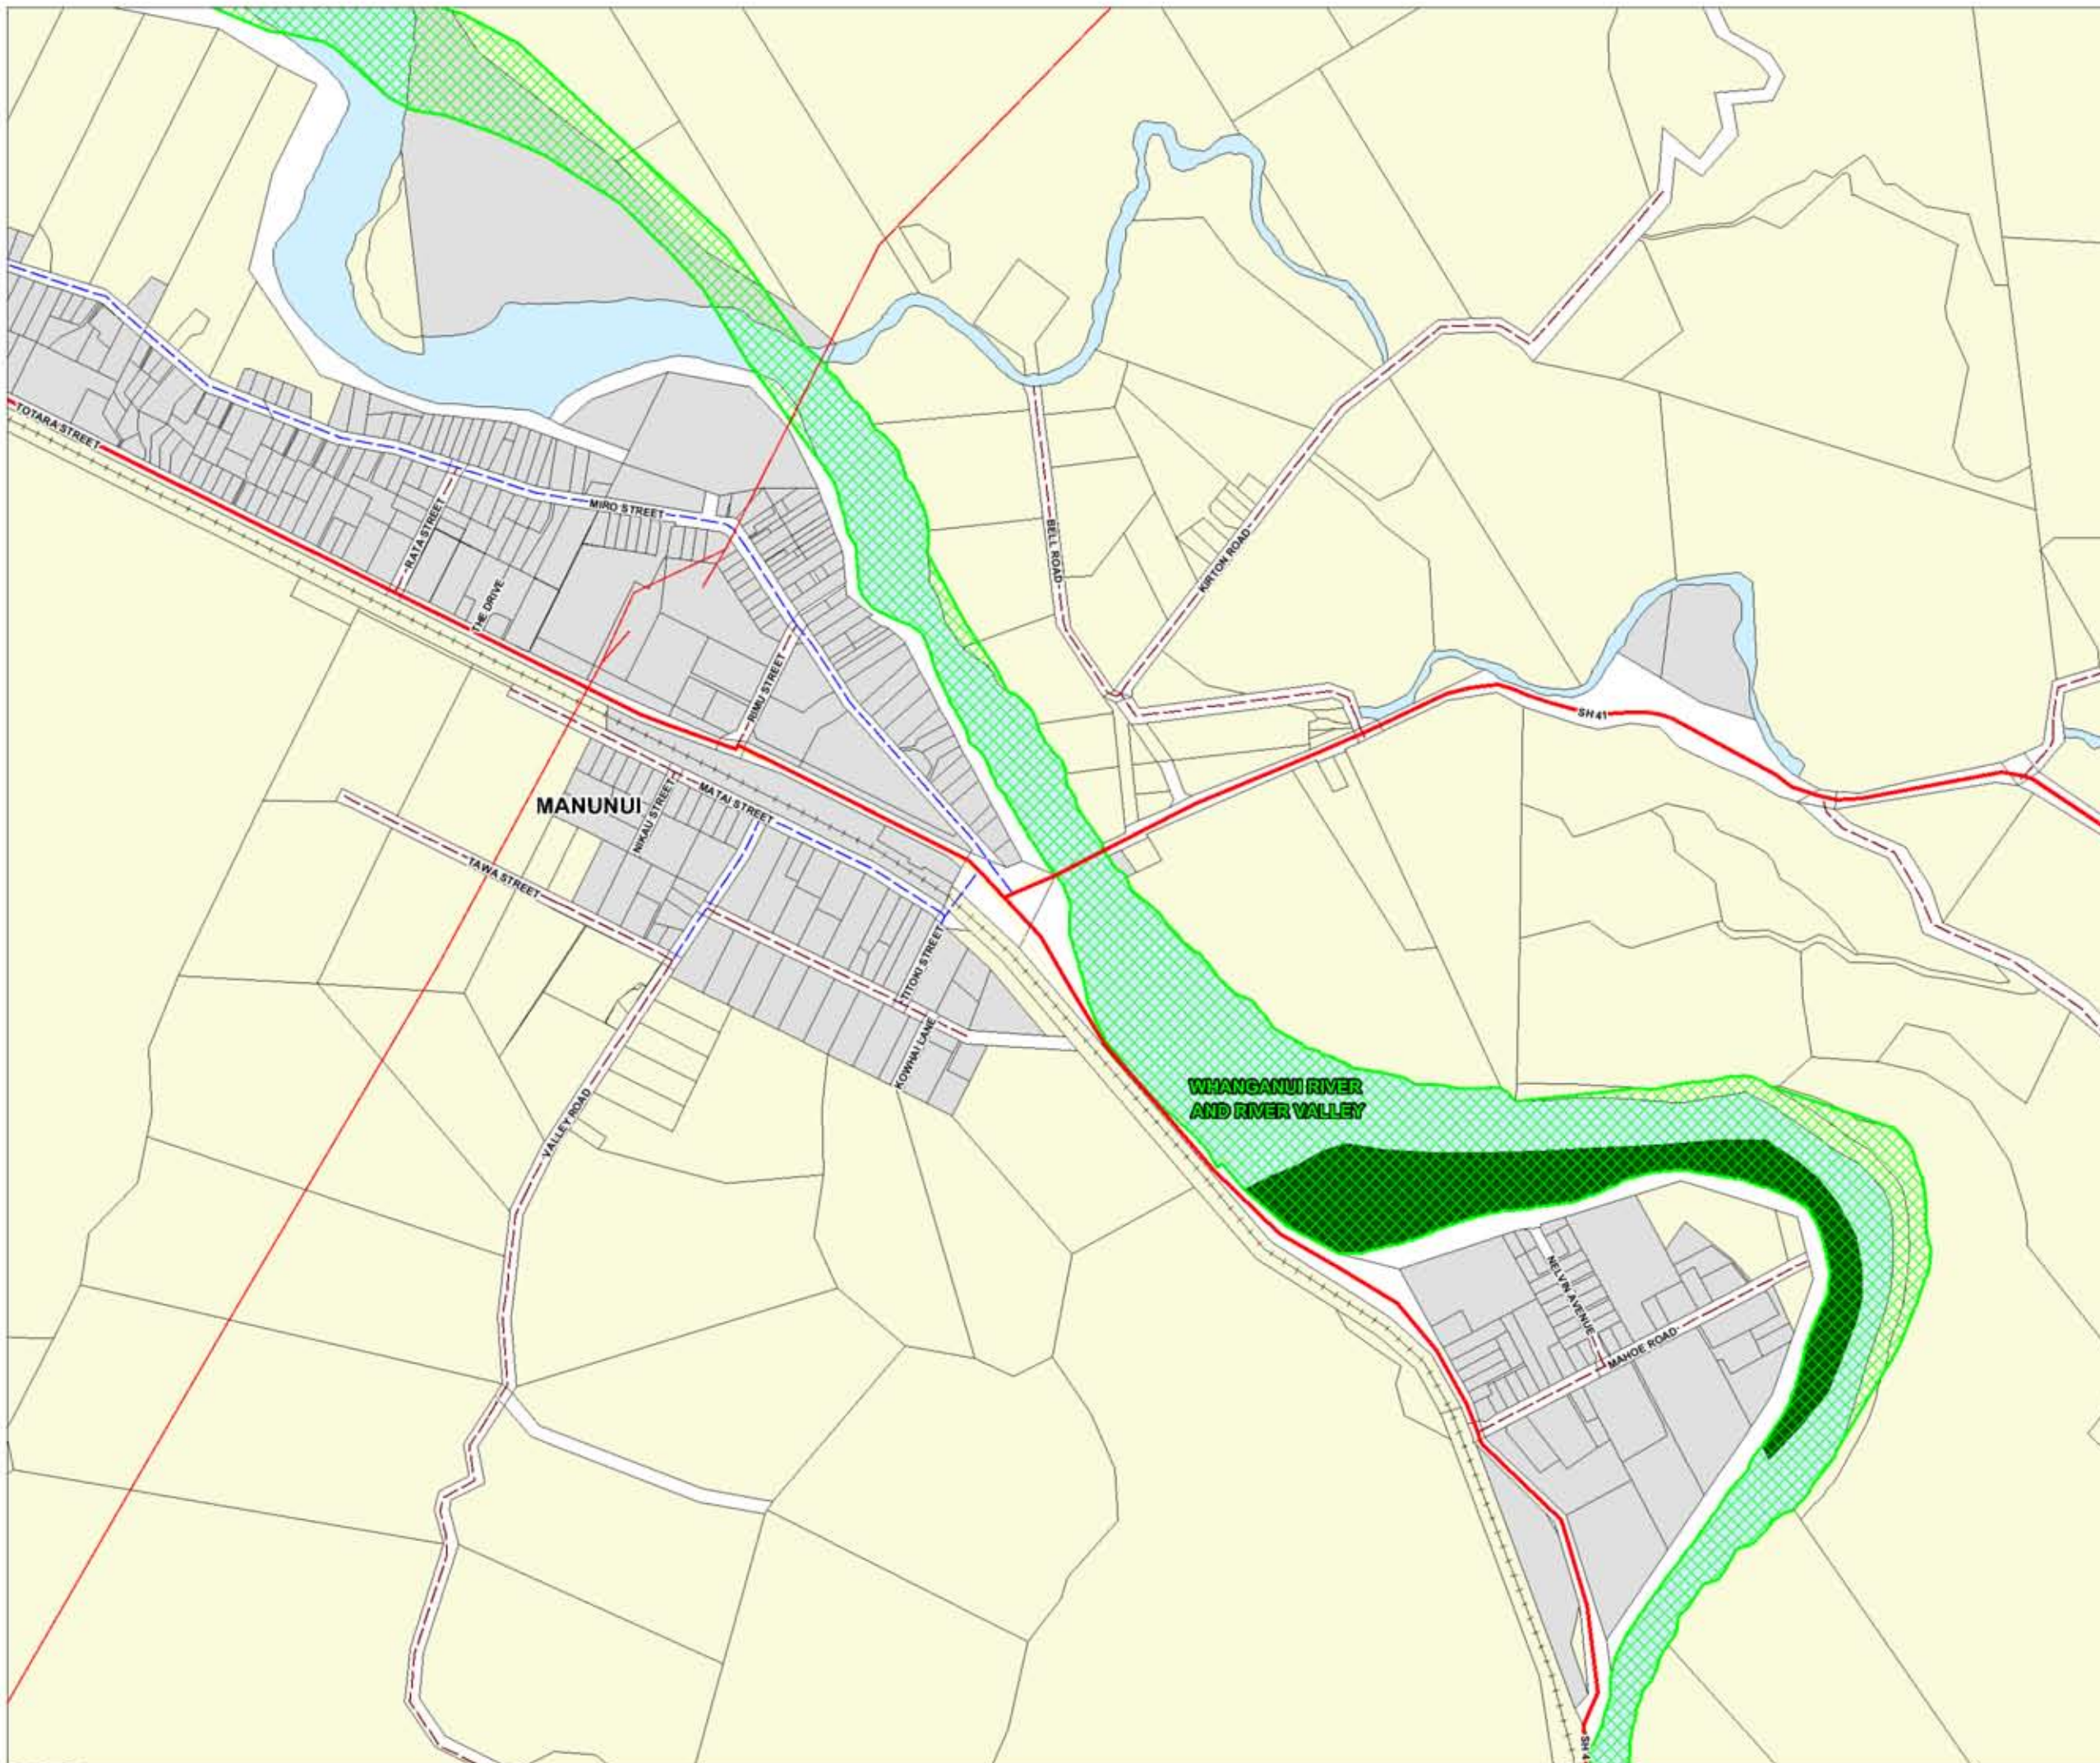

RUAPEHU DISTRICT PLAN

Urban Features Map Mahoe

Map Number

5

N

0 50 100 METRES

SCALE: 1:9,000

Map Legend and Notes
Refer To Inside Back Cover

(c) Ruapehu District Council 2013

Cadastral information is derived from
LINZ's Digital Cadastral Record System (CRS).
CROWN COPYRIGHT RESERVED.