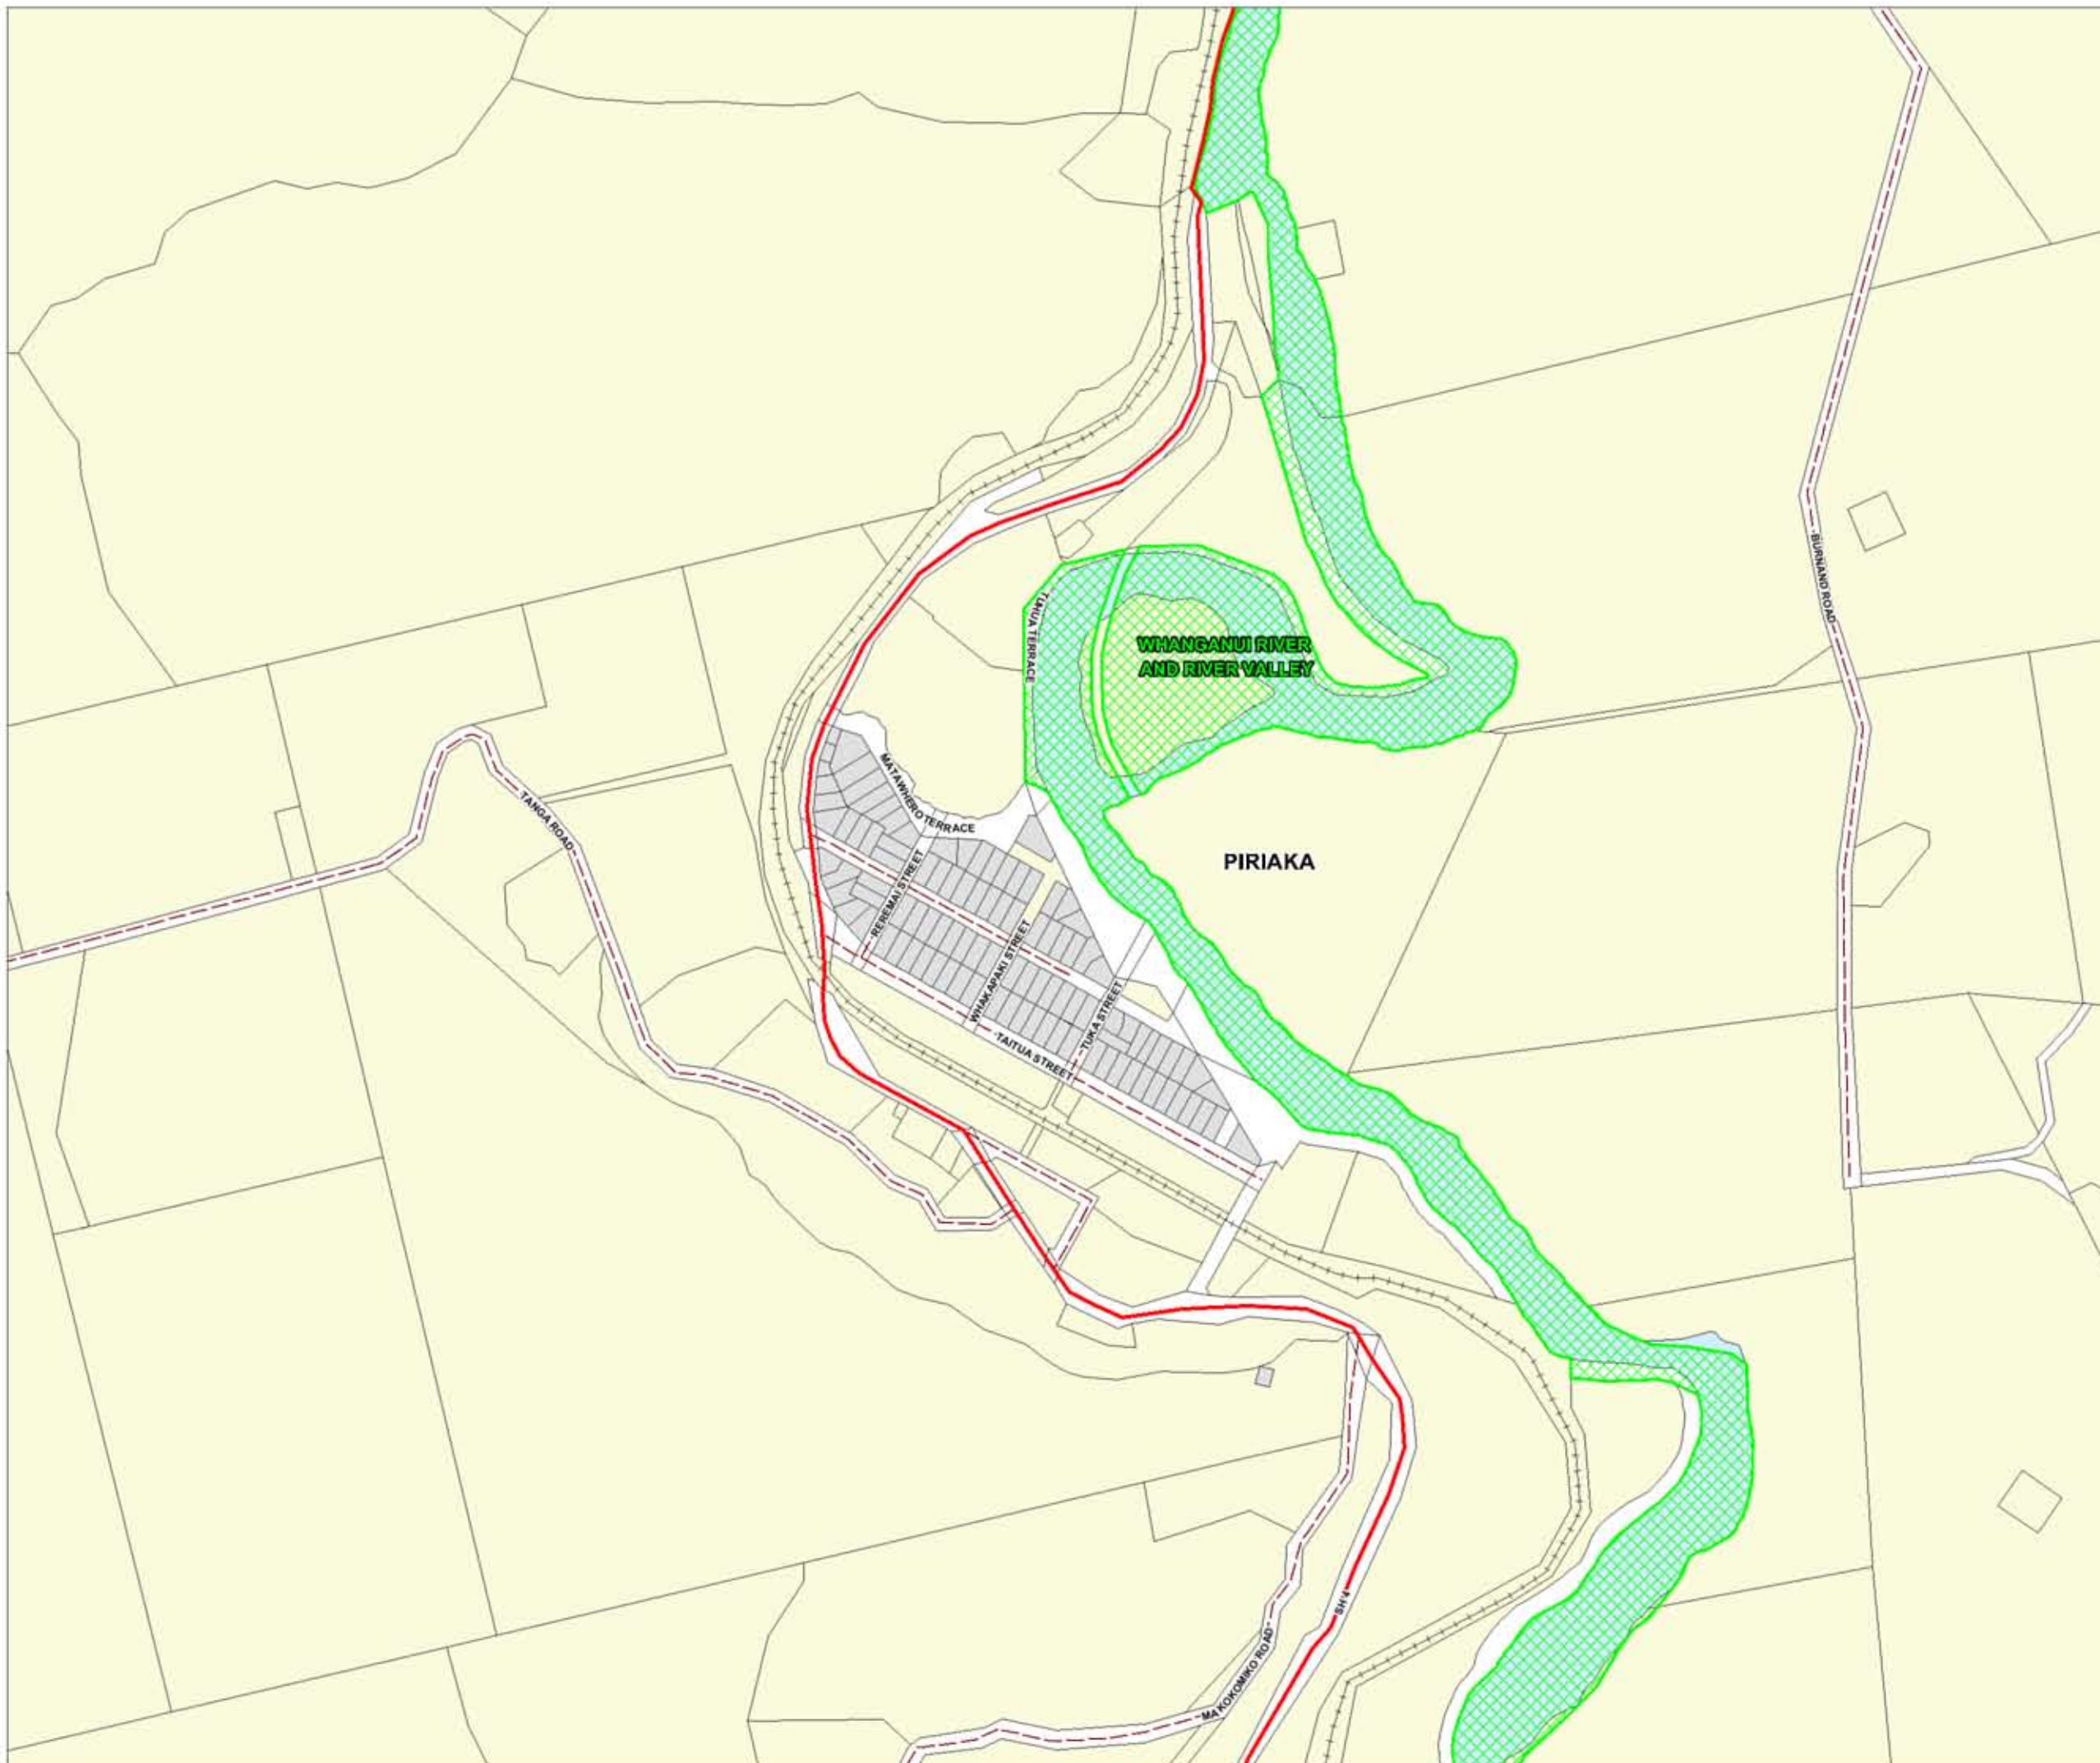

# RUAPEHU DISTRICT PLAN

## Urban Features Map Piriaka

Map Number

6

0 50 100 METRES

SCALE: 1:9,000

Map Legend and Notes  
Refer To Inside Back Cover

(c) Ruapehu District Council 2013

Cadastral information is derived from  
LINZ's Digital Cadastral Record System (CRS).  
CROWN COPYRIGHT RESERVED.