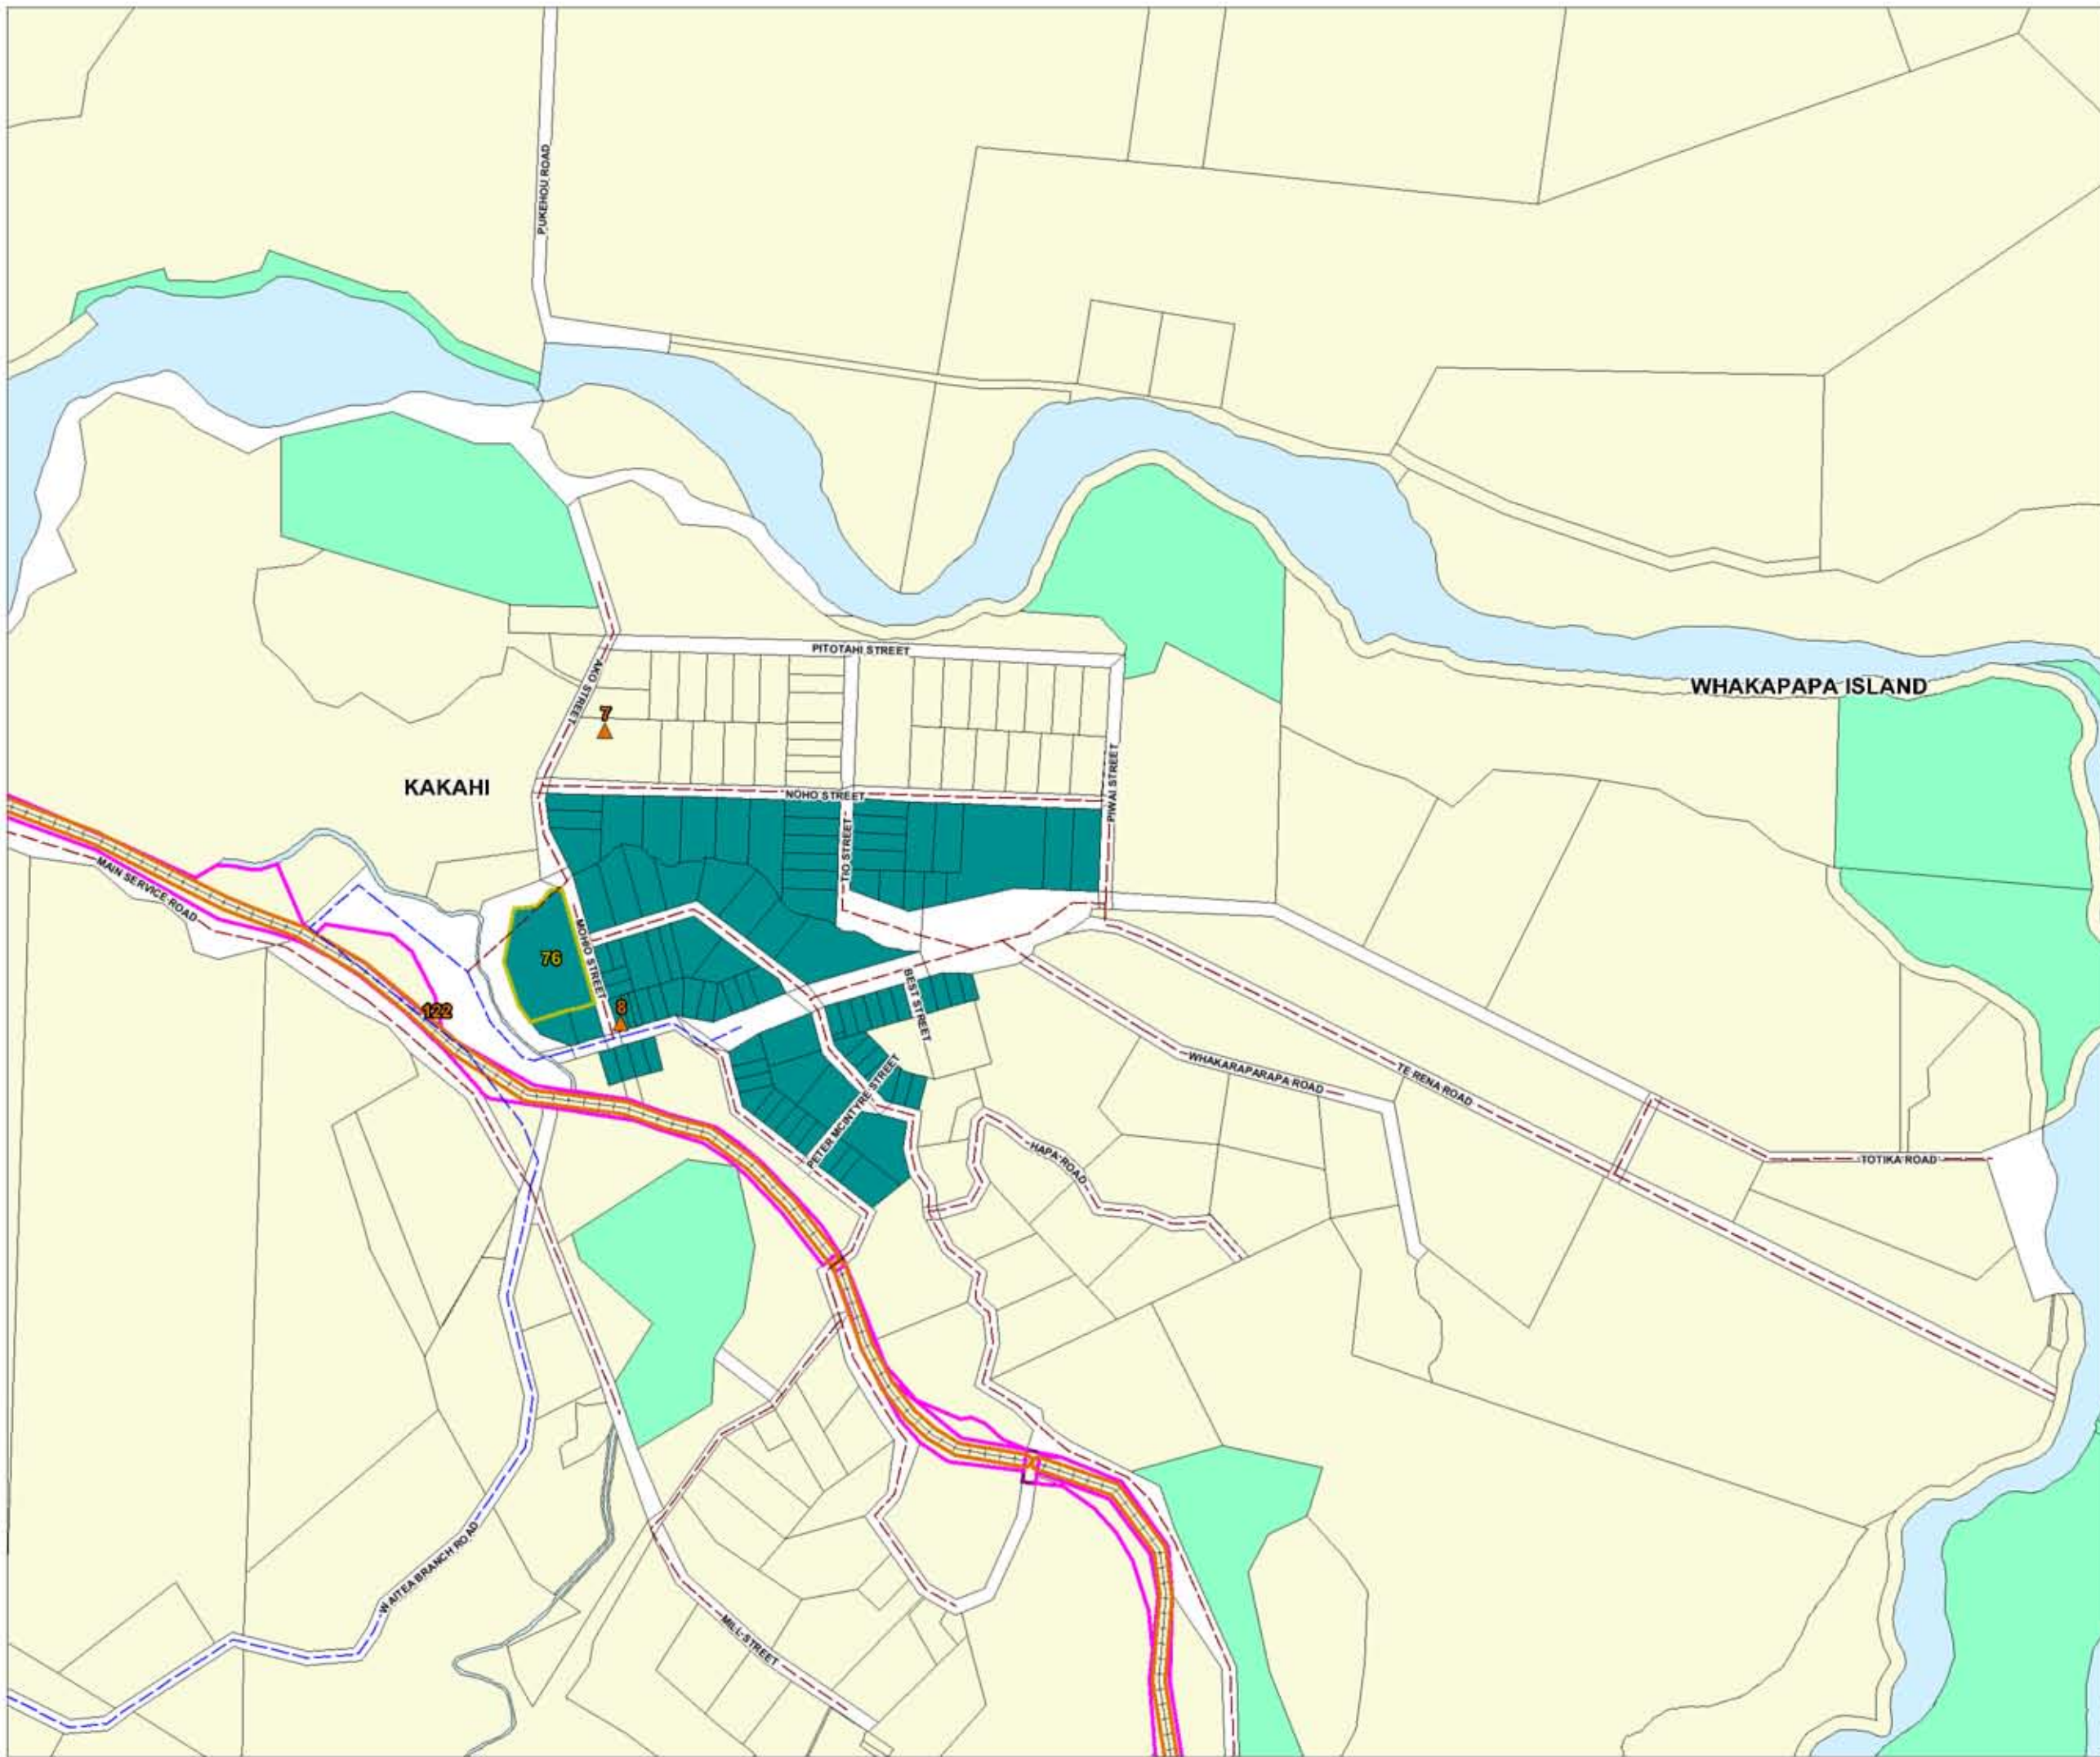

RUAPEHU DISTRICT PLAN

Urban Map

Kakahi

Map Number

7

0 50 100 METRES

SCALE: 1:9,000

Map Legend and Notes
Refer To Inside Back Cover

(c) Ruapehu District Council 2013

Cadastral information is derived from
LINZ's Digital Cadastral Record System (CRS).
CROWN COPYRIGHT RESERVED.