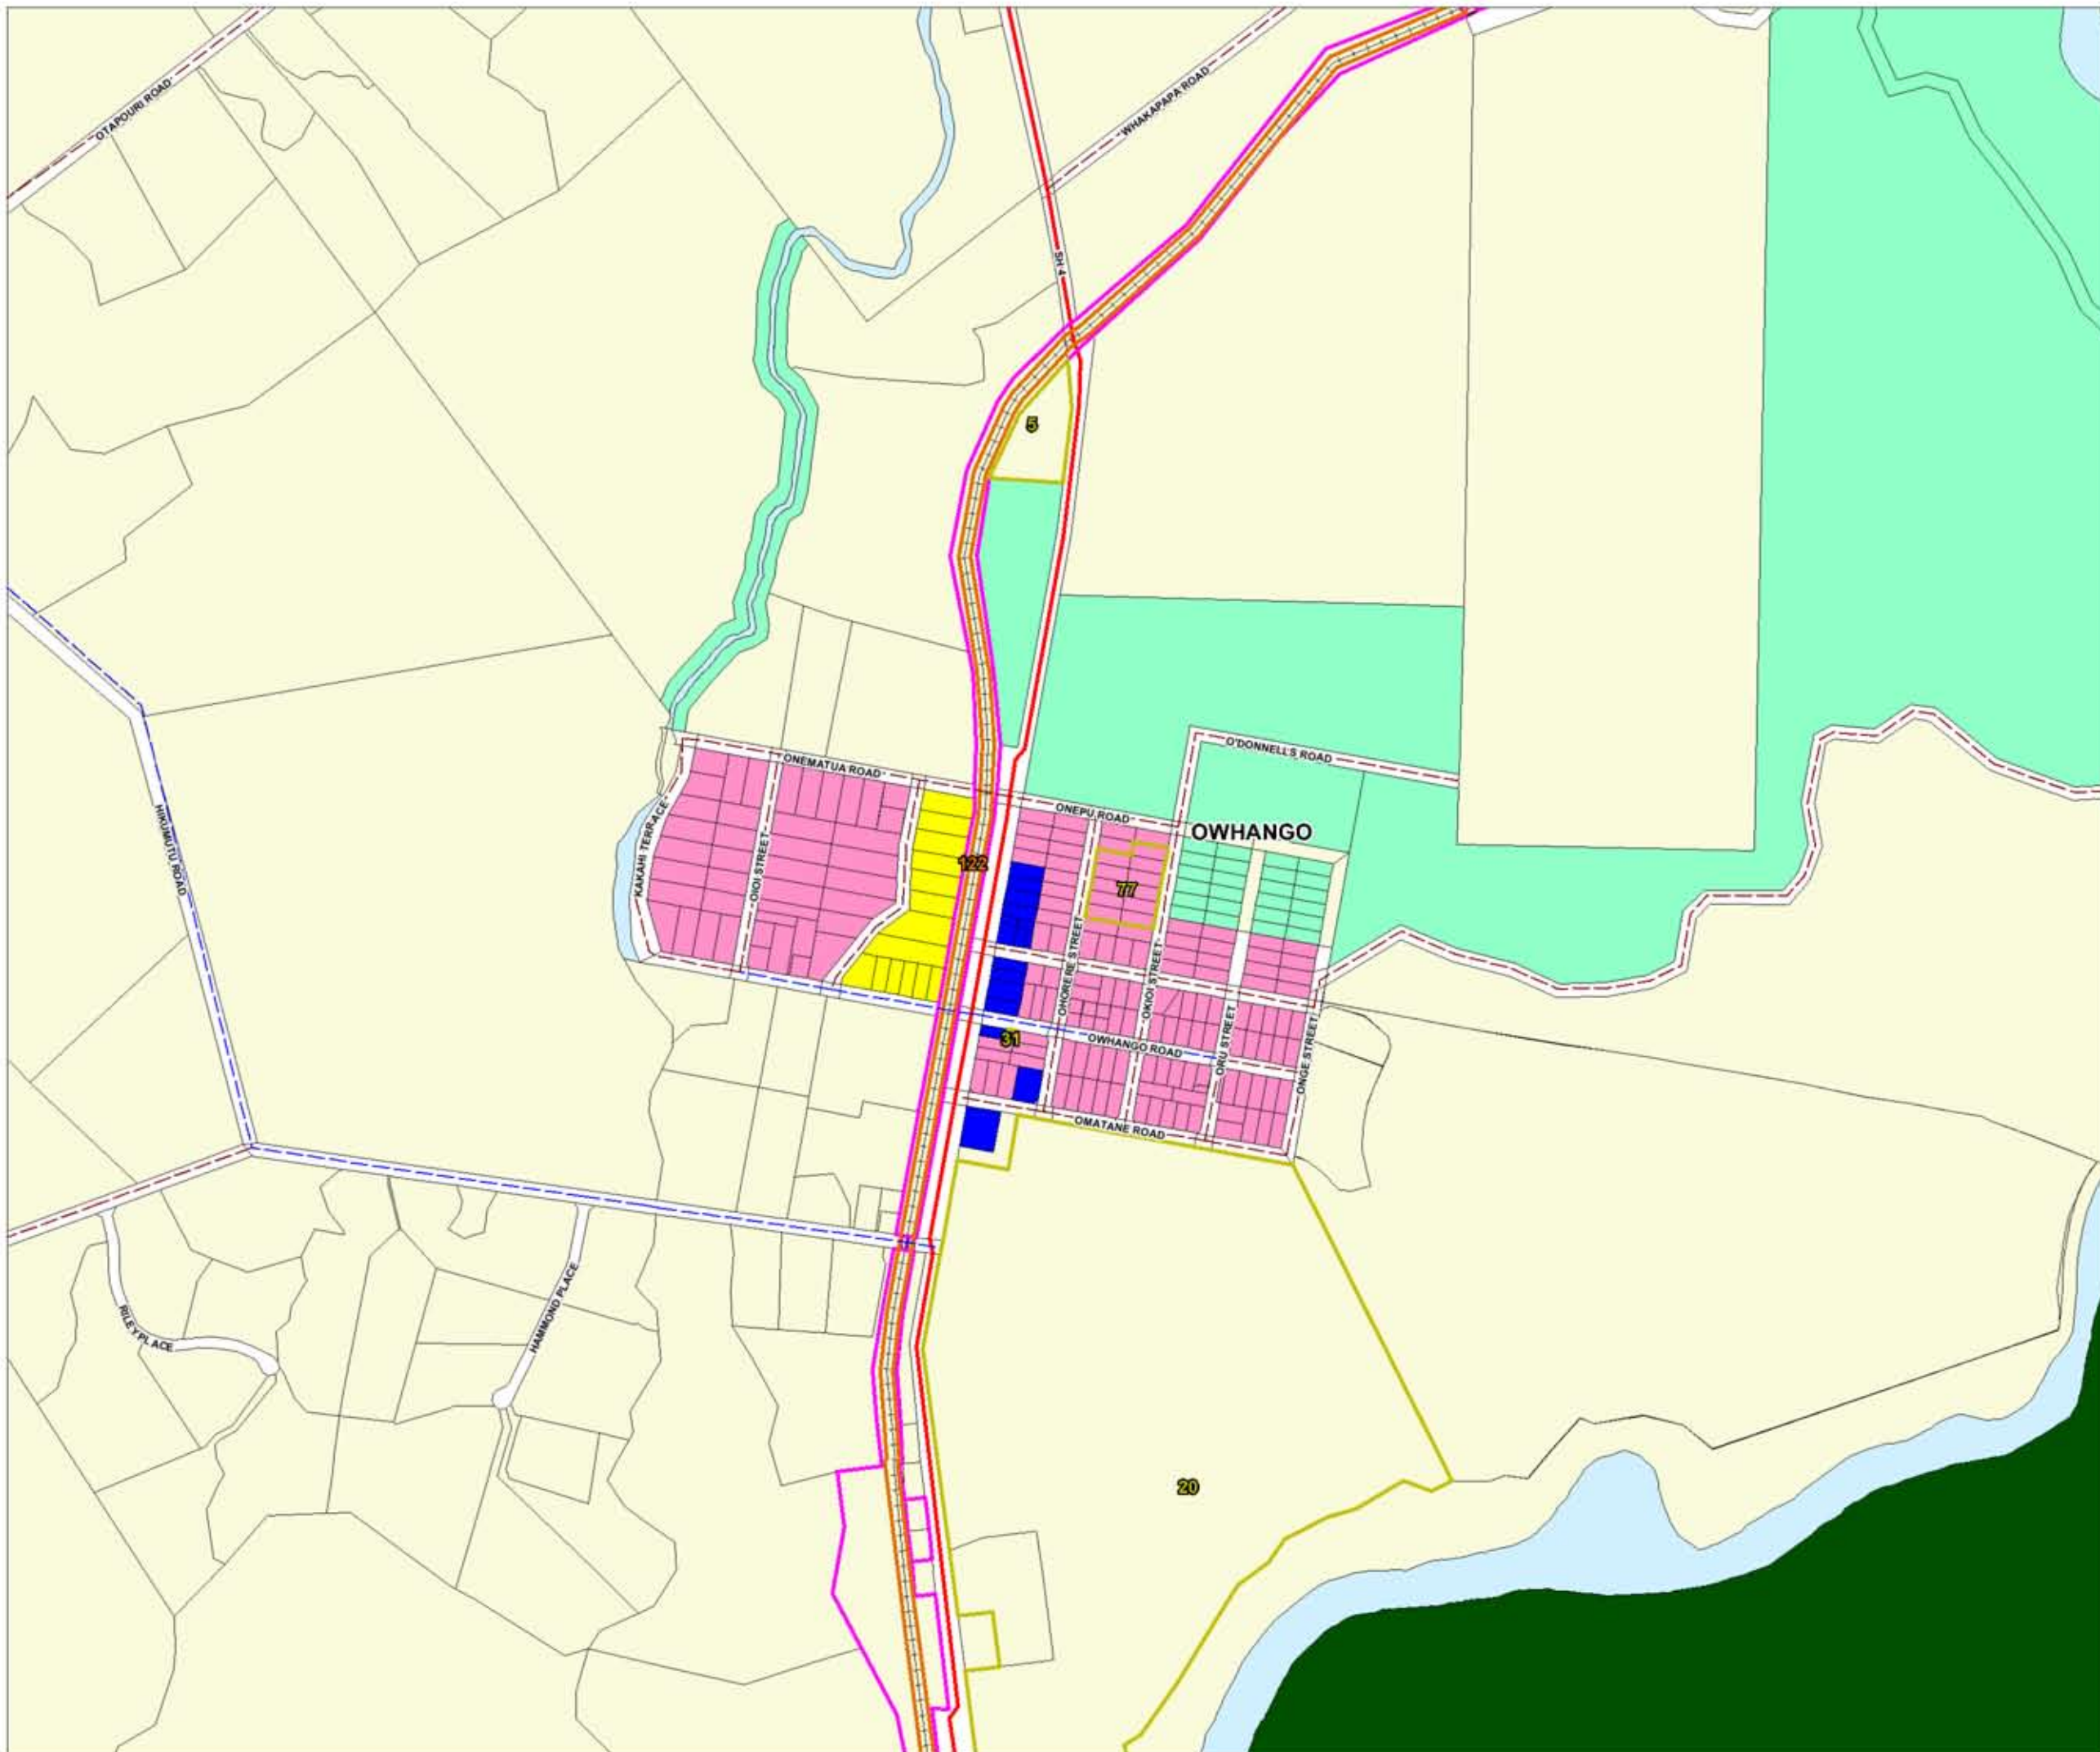

RUAPEHU DISTRICT PLAN

Urban Map

Owhango

Map Number

8

0 50 100 METRES

SCALE: 1:9,000

Map Legend and Notes
Refer To Inside Back Cover

(c) Ruapehu District Council 2013

Cadastral information is derived from LINZ's Digital Cadastral Record System (CRS). CROWN COPYRIGHT RESERVED.