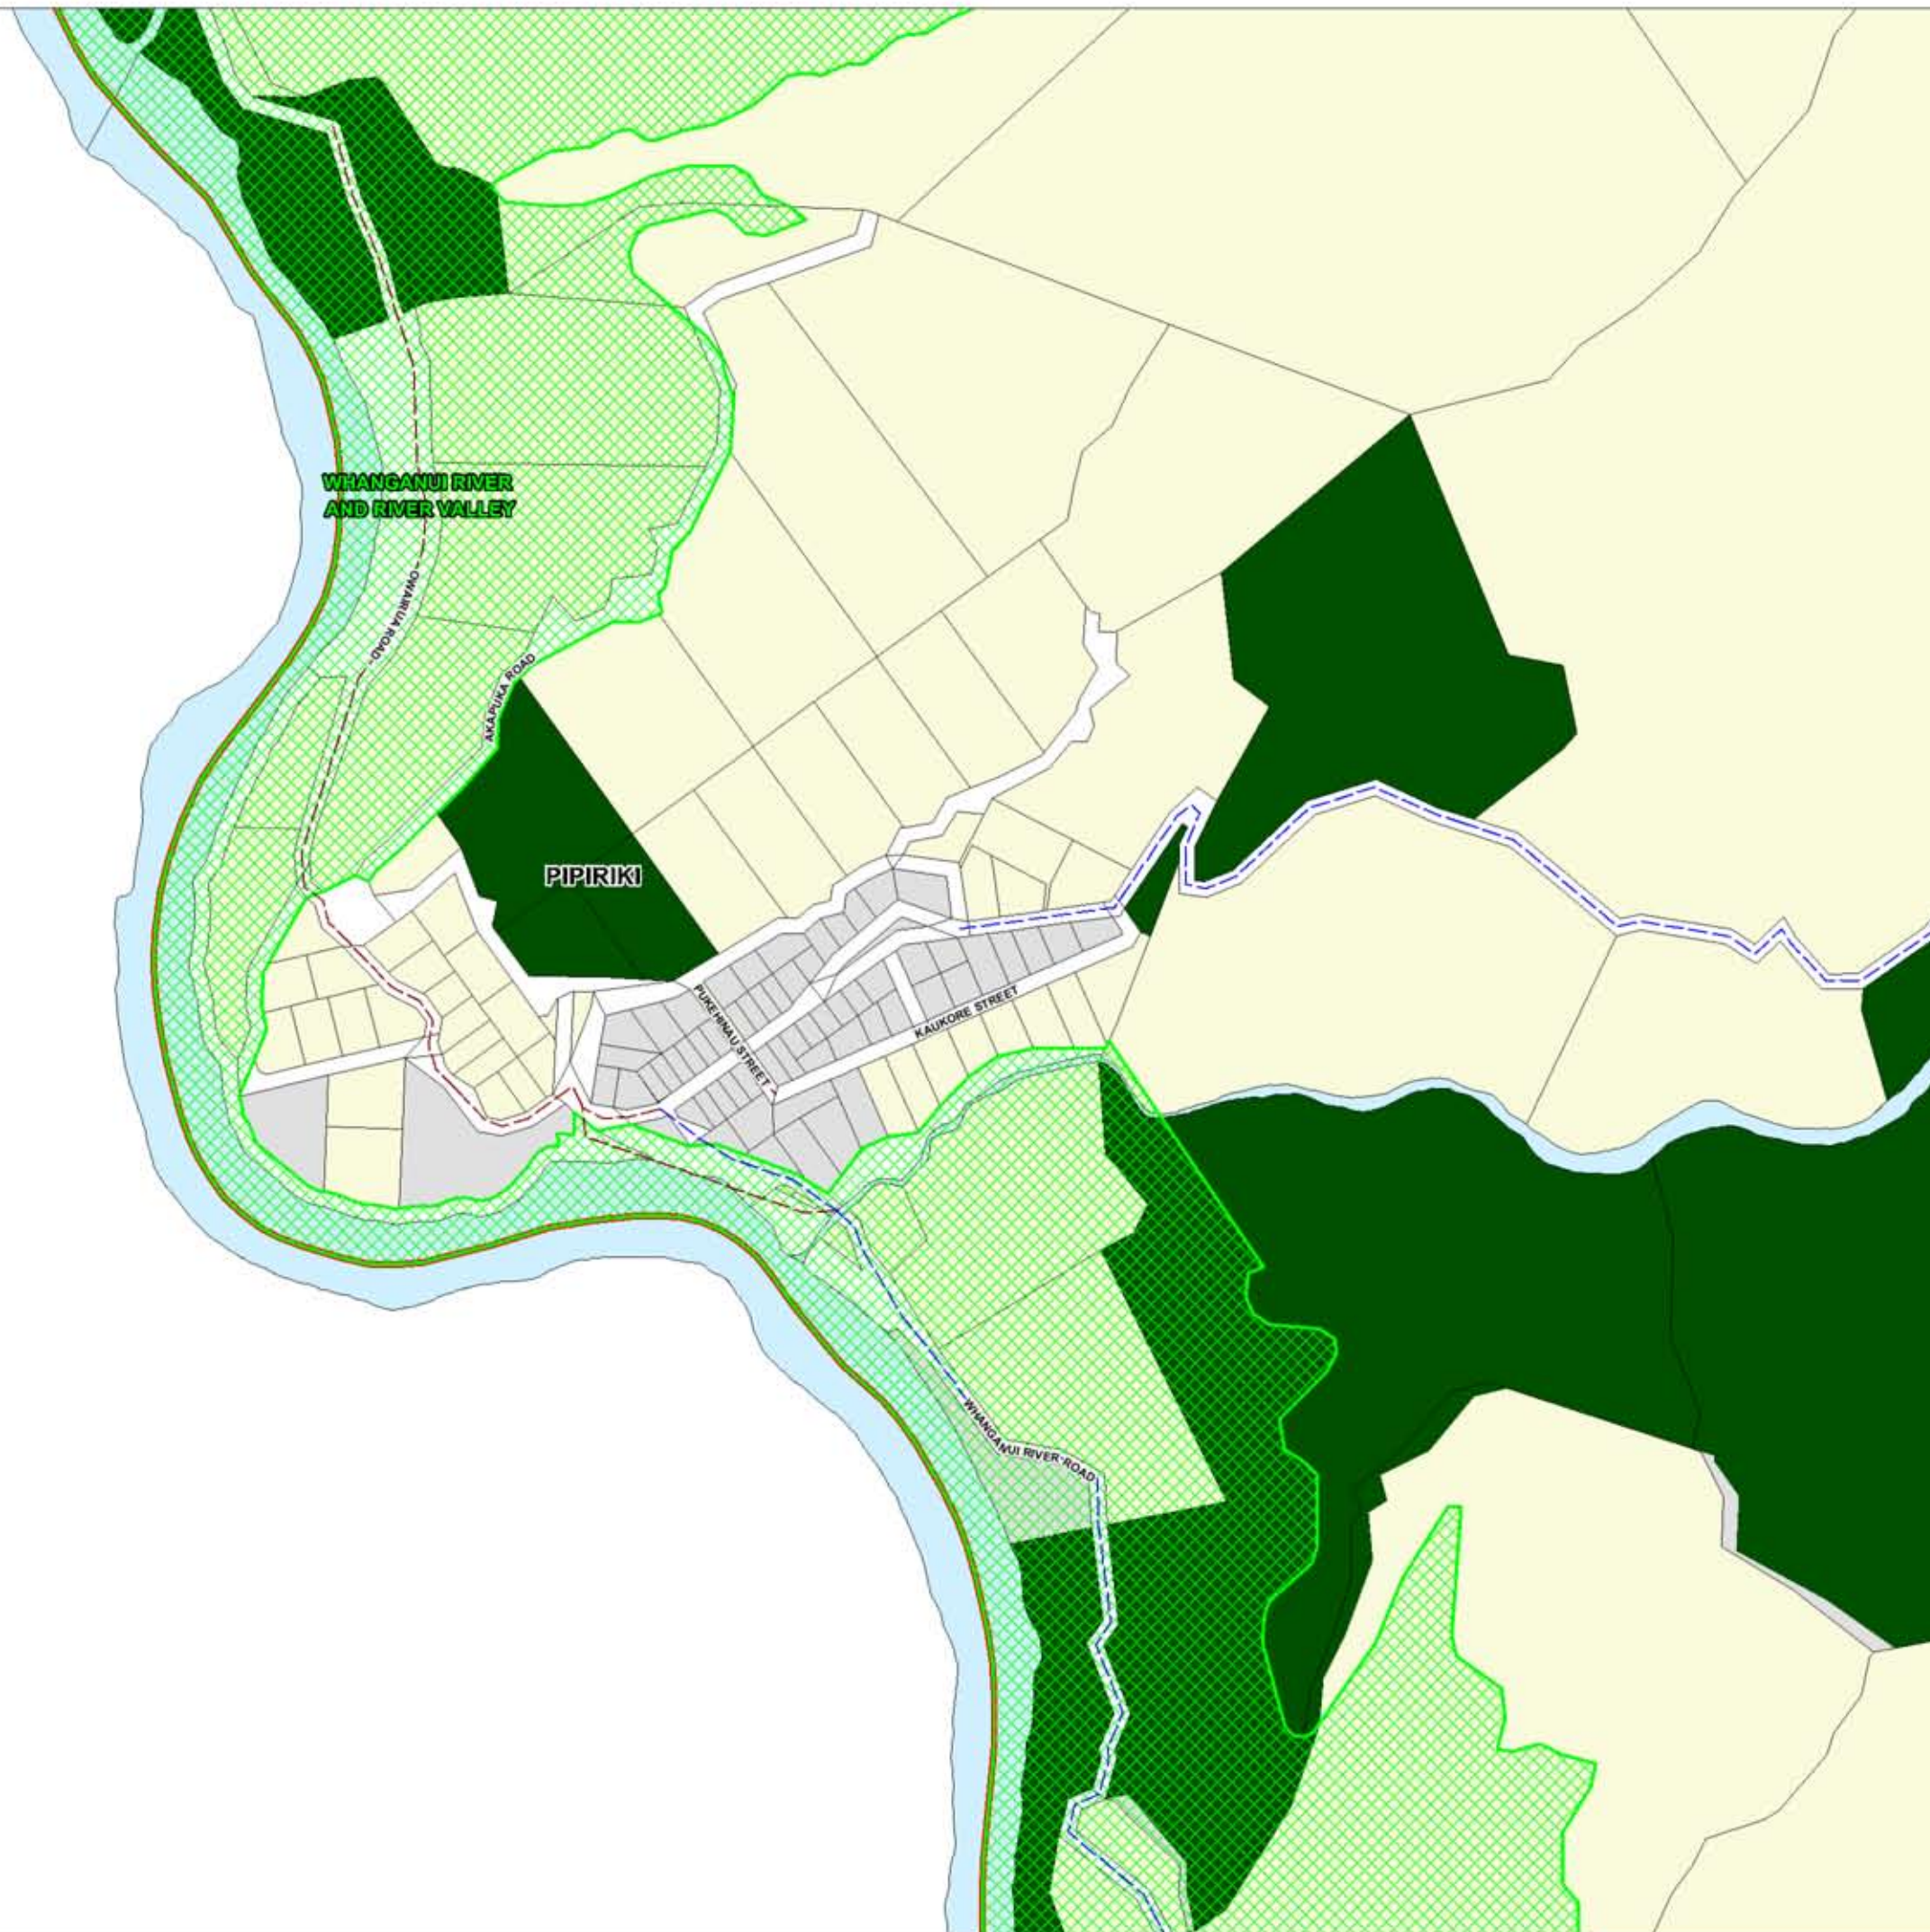

RUAPEHU DISTRICT PLAN

Urban Features Map Pipiriki

Map Number

12

N

0 50 100 METRES

SCALE: 1:9,000

Map Legend and Notes
Refer To Inside Back Cover

(c) Ruapehu District Council 2013

Cadastral information is derived from
LINZ's Digital Cadastral Record System (CRS).
CROWN COPYRIGHT RESERVED.