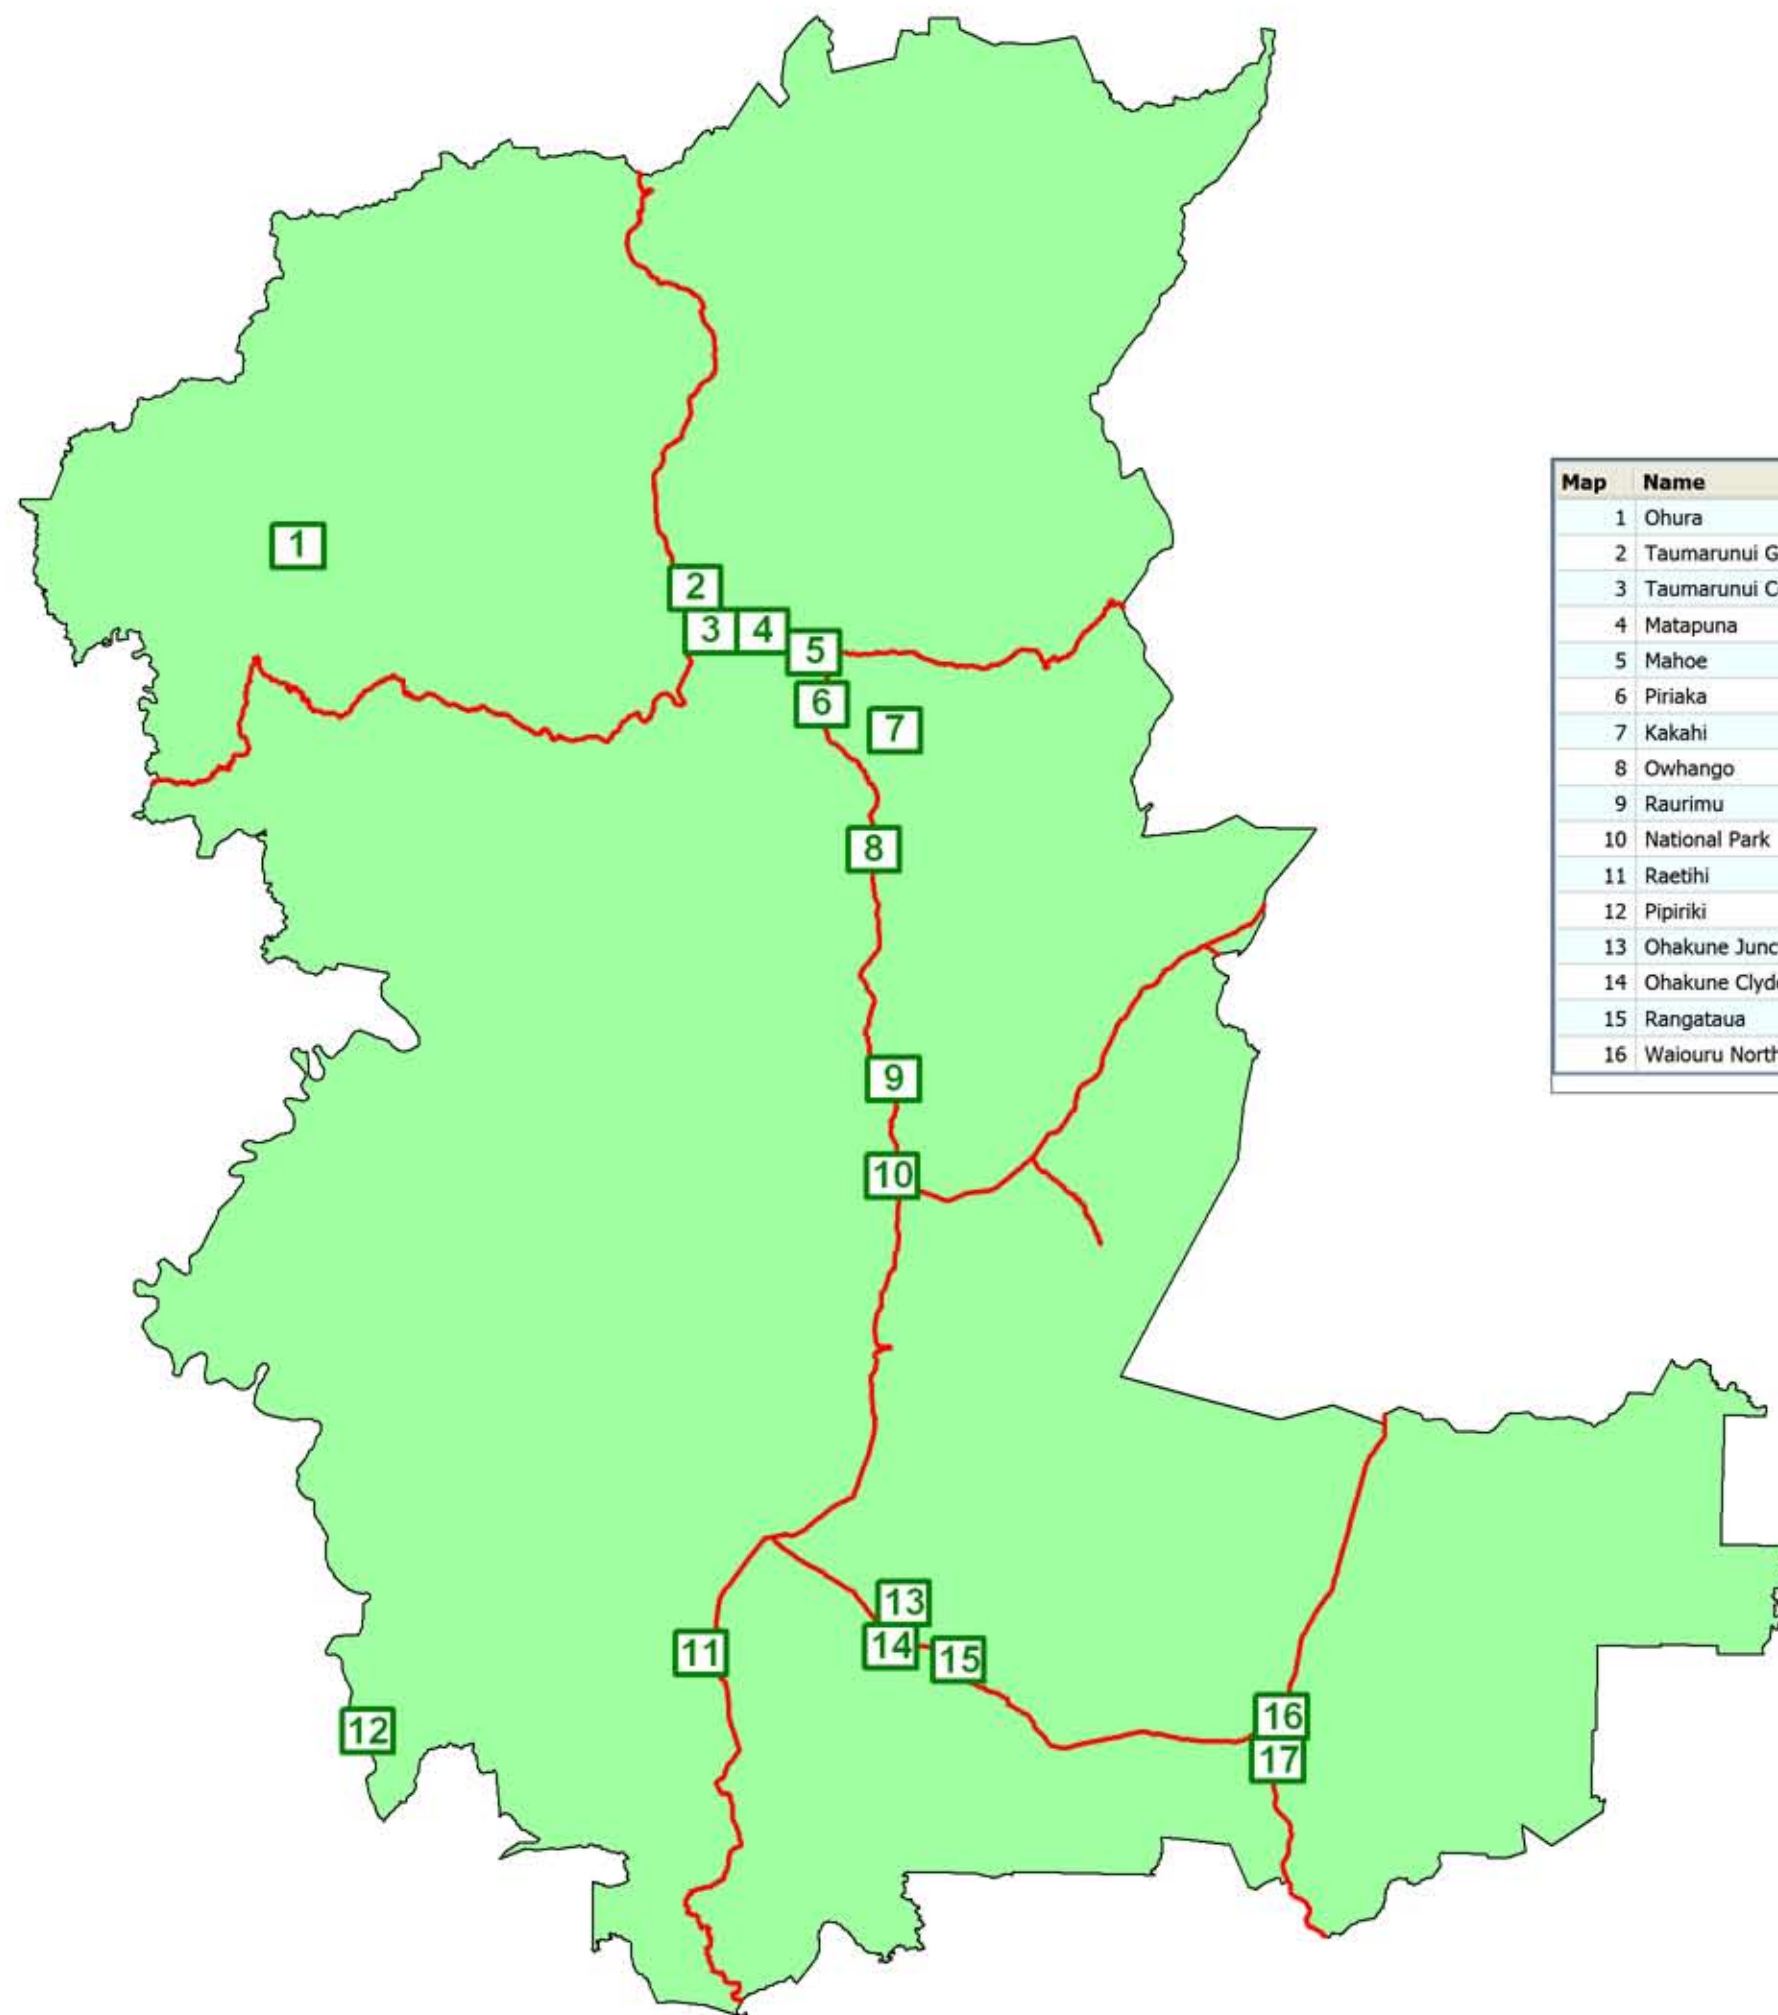

RUAPEHU DISTRICT PLAN

Urban Key Map

Map	Name
1	Ohura
2	Taumarunui Golf Road
3	Taumarunui Central
4	Matapuna
5	Mahoe
6	Piriaka
7	Kakahi
8	Owhango
9	Raurimu
10	National Park
11	Raetihi
12	Pipiriki
13	Ohakune Junction
14	Ohakune Clyde Street
15	Rangataua
16	Waiouru North

Map Legend and Notes
Refer To Inside Back Cover

(c) Ruapehu District Council 2013

Cadastral information is derived from LINZ's Digital Cadastral Record System (CRS).
CROWN COPYRIGHT RESERVED.