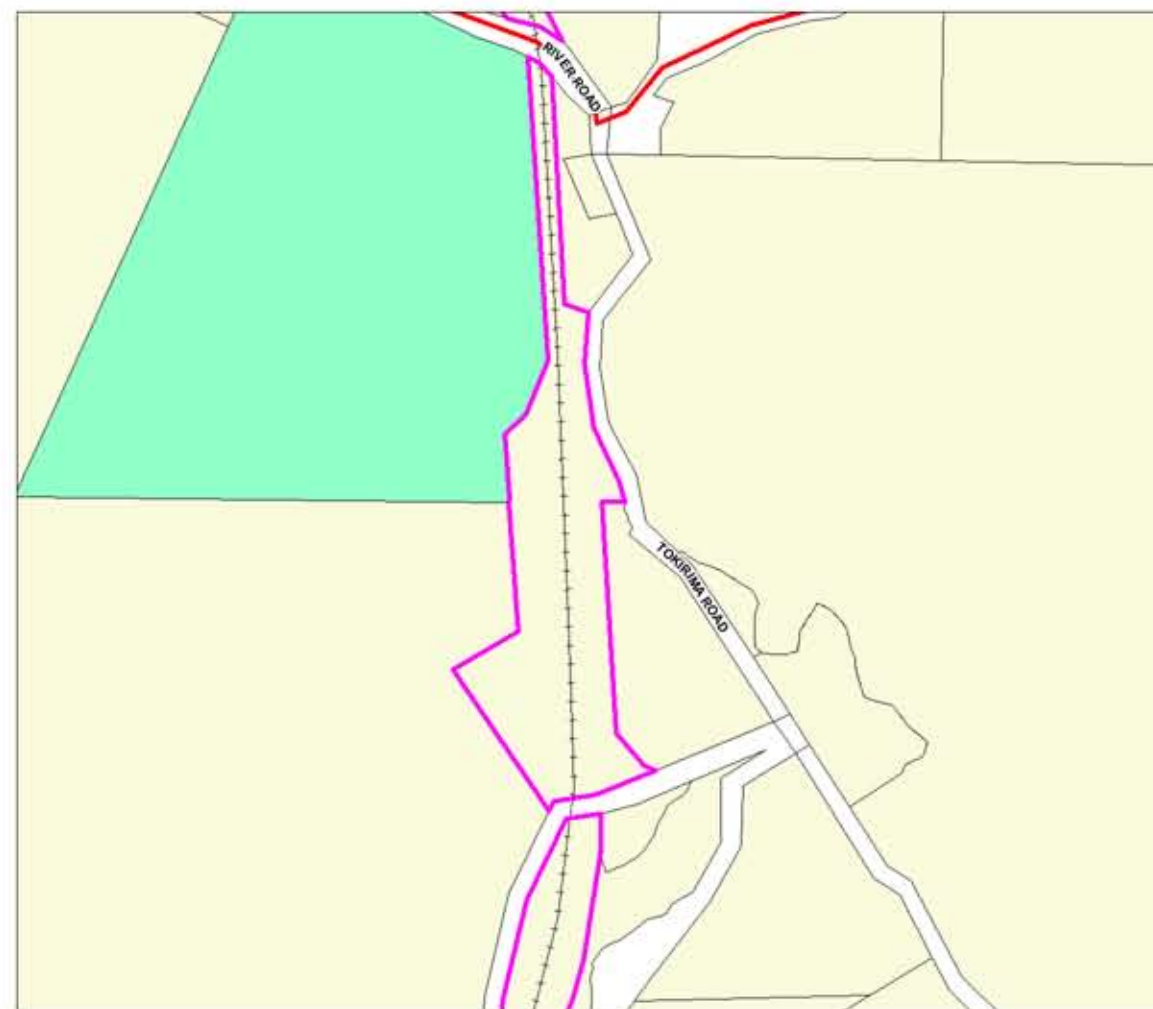

RUAPEHU DISTRICT PLAN

Railway Designation Enlargements

TE KOURA

TOKIRIMA

ONGARUE

OKAHUKURA

Map Number

1

N

Map Legend and Notes
Refer To Inside Back Cover

(c) Ruapehu District Council 2013

Cadastral information is derived from
LINZ's Digital Cadastral Record System (CRS).
CROWN COPYRIGHT RESERVED.