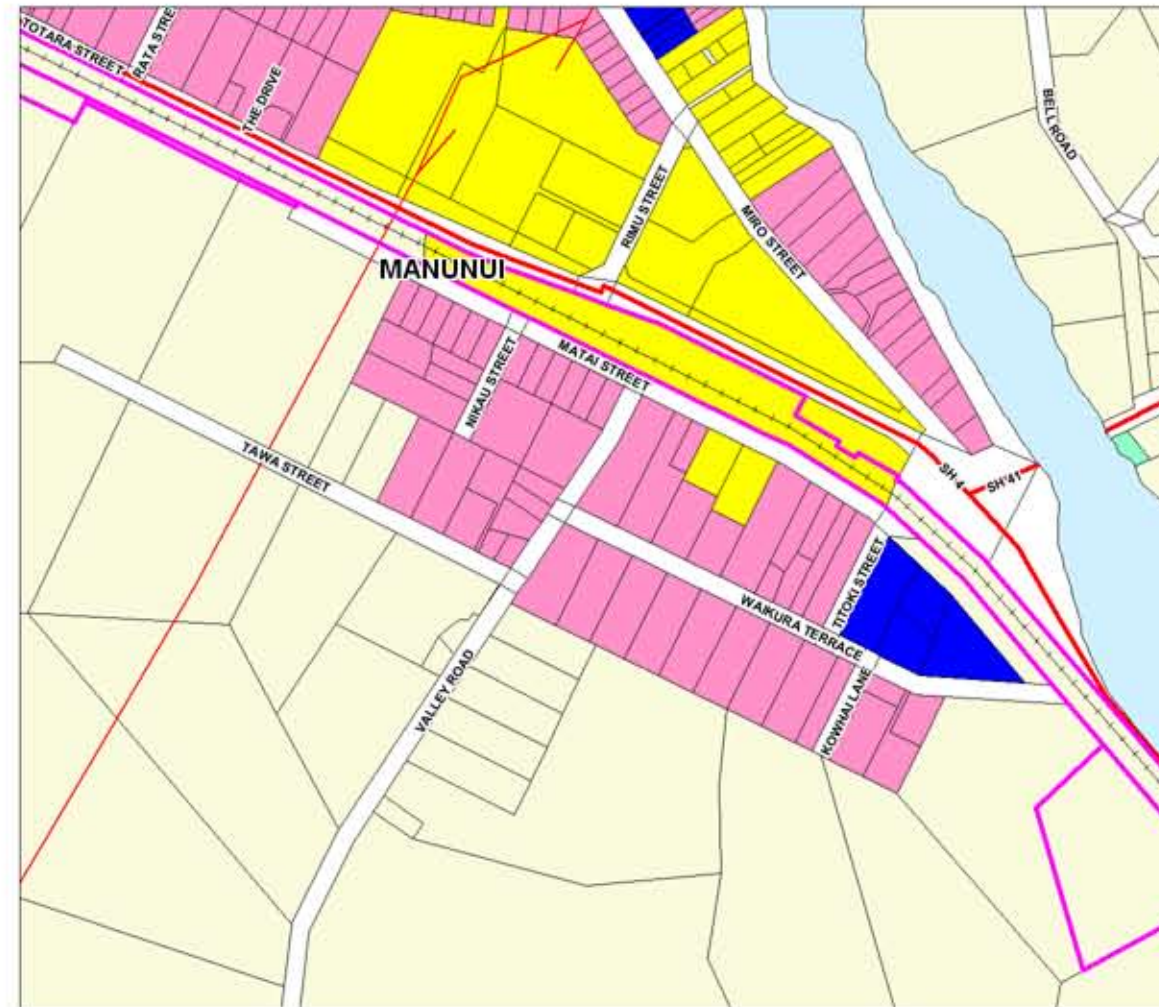

RUAPEHU DISTRICT PLAN

Railway Designation Enlargements

TAUMARUNUI

RIVER ROAD - TAUMARUNUI

MANUNUI

Map Number

3

Map Legend and Notes
Refer To Inside Back Cover

(c) Ruapehu District Council 2013

Cadastral information is derived from LINZ's Digital Cadastral Record System (CRS).
CROWN COPYRIGHT RESERVED.