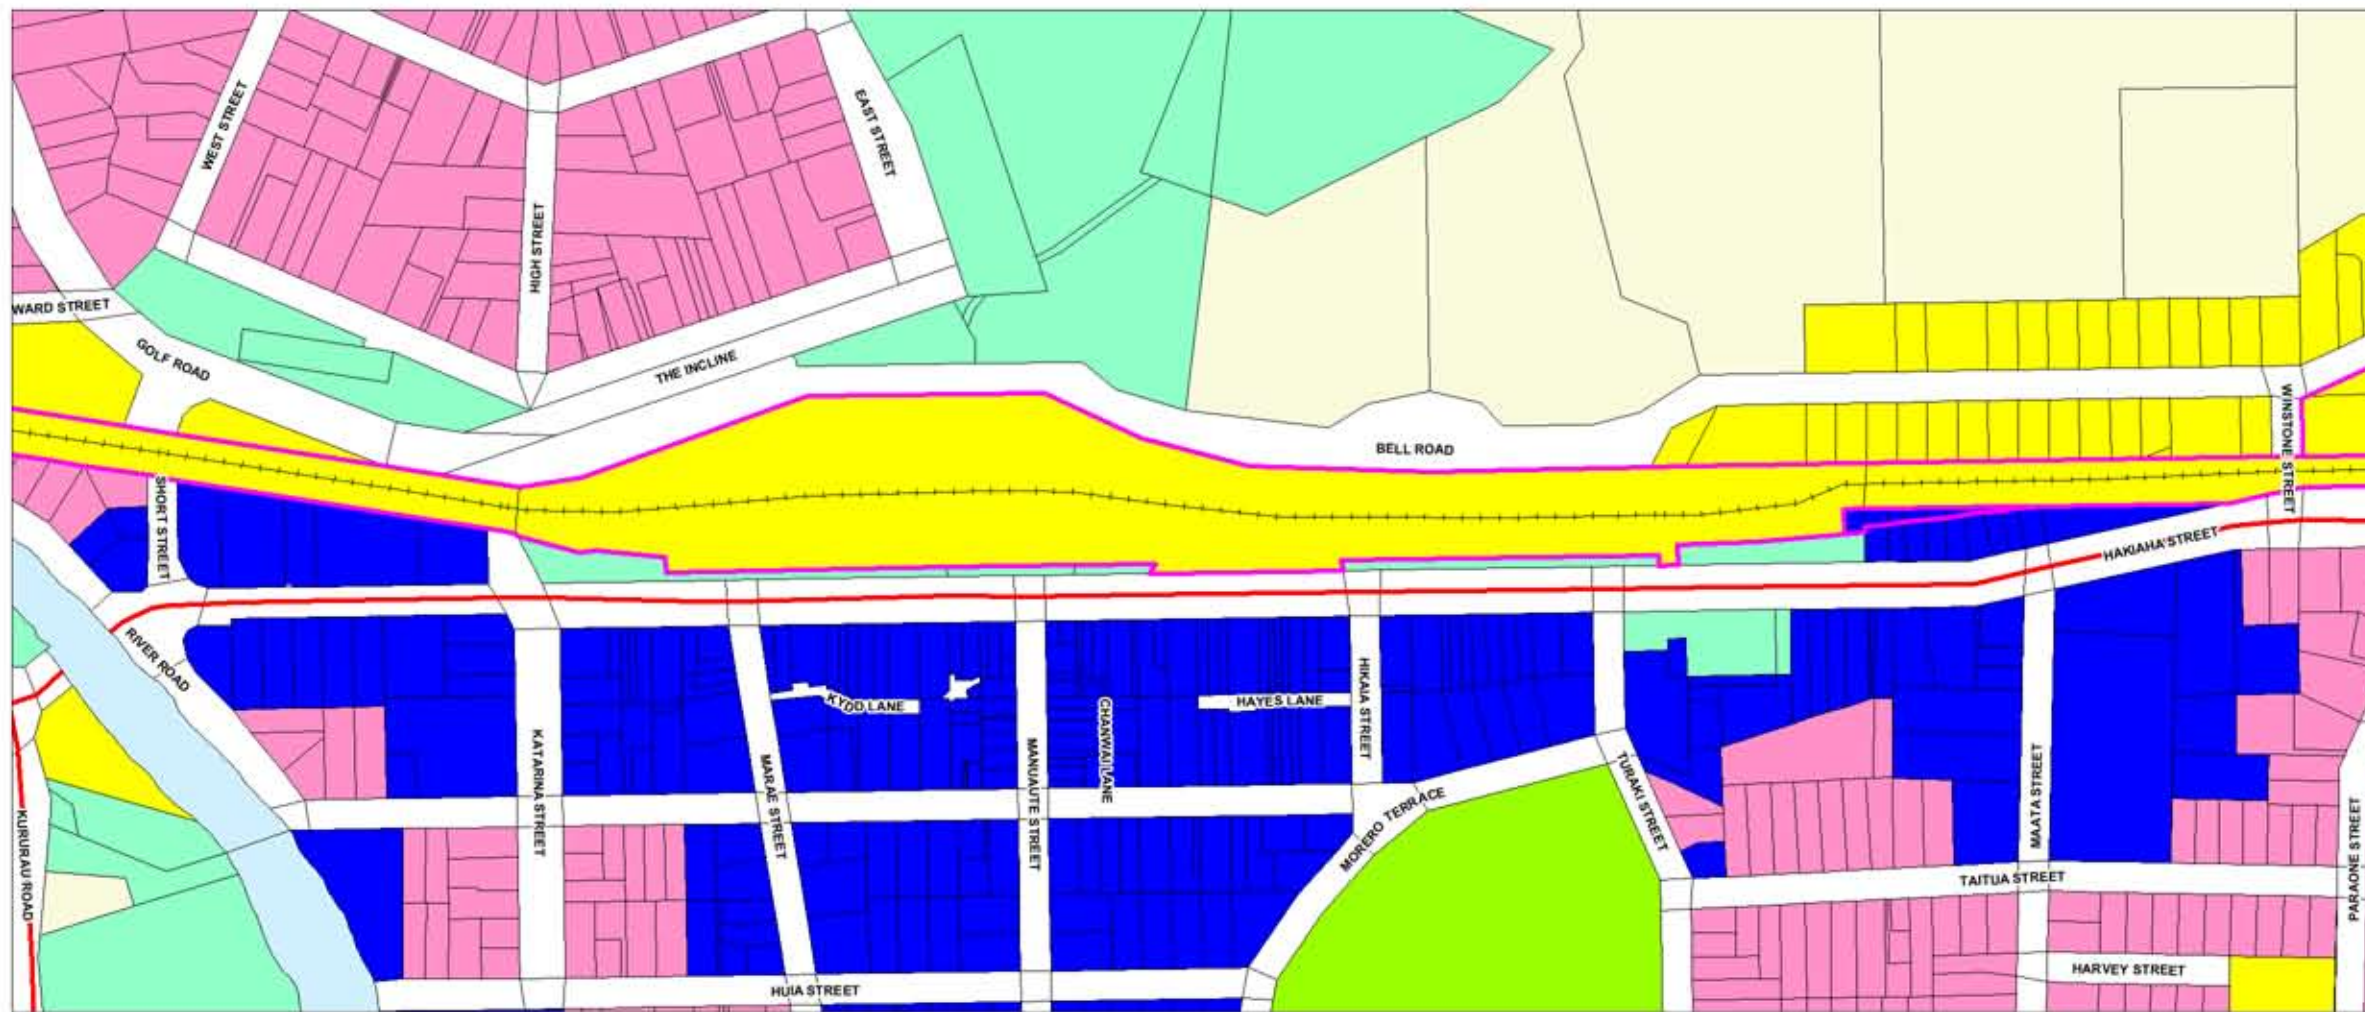

RUAPEHU DISTRICT PLAN

Railway Designation Enlargements

TAUMARUNUI

RIVER ROAD - TAUMARUNUI

MANUNUI

Map Number

3

Map Legend and Notes
Refer To Inside Back Cover

(c) Ruapehu District Council 2013

Cadastral information is derived from LINZ's Digital Cadastral Record System (CRS).
CROWN COPYRIGHT RESERVED.