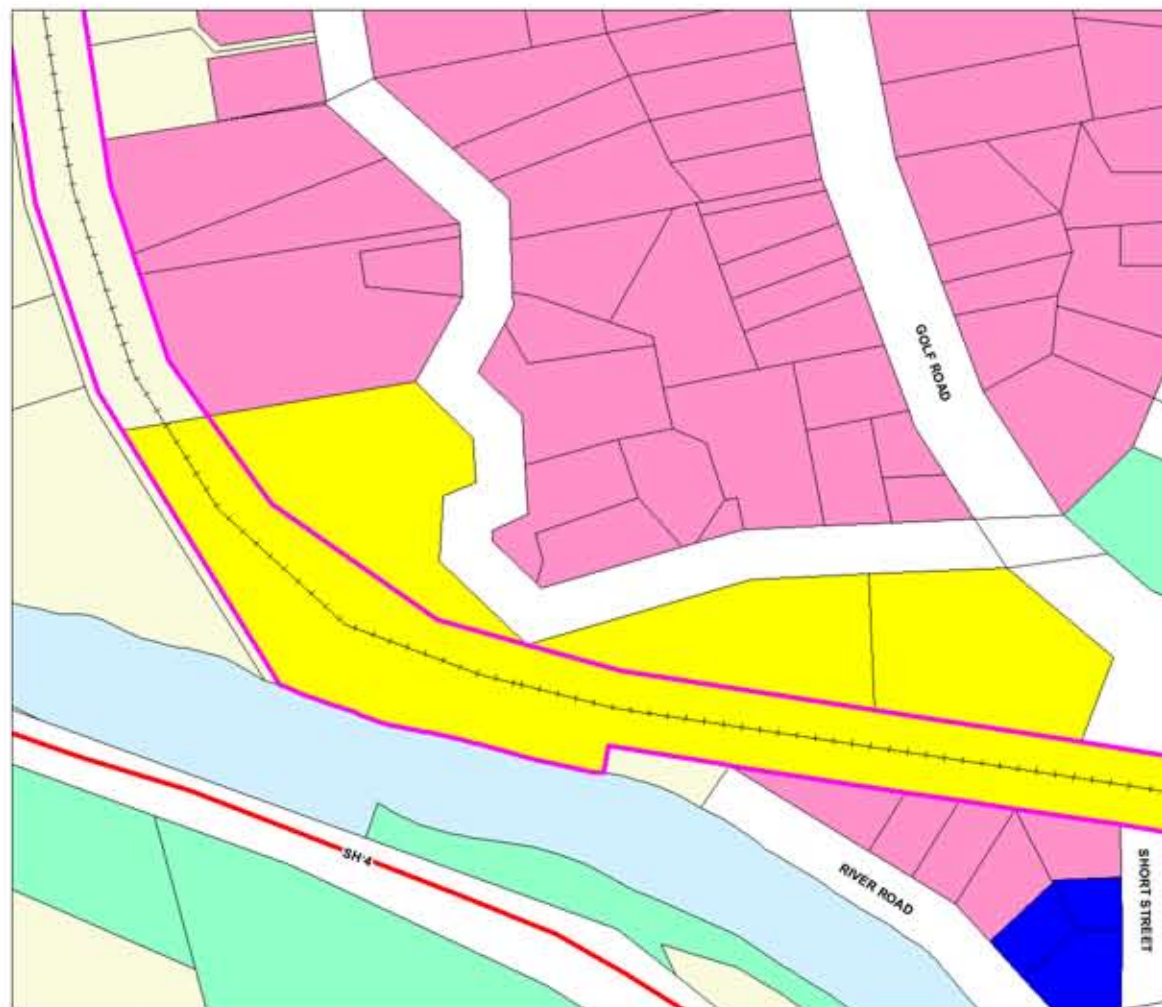

RUAPEHU DISTRICT PLAN

Railway Designation Enlargements

TAUMARUNUI

RIVER ROAD - TAUMARUNUI

MANUNUI

Map Number

3

Map Legend and Notes
Refer To Inside Back Cover

(c) Ruapehu District Council 2013

Cadastral information is derived from LINZ's Digital Cadastral Record System (CRS).
CROWN COPYRIGHT RESERVED.