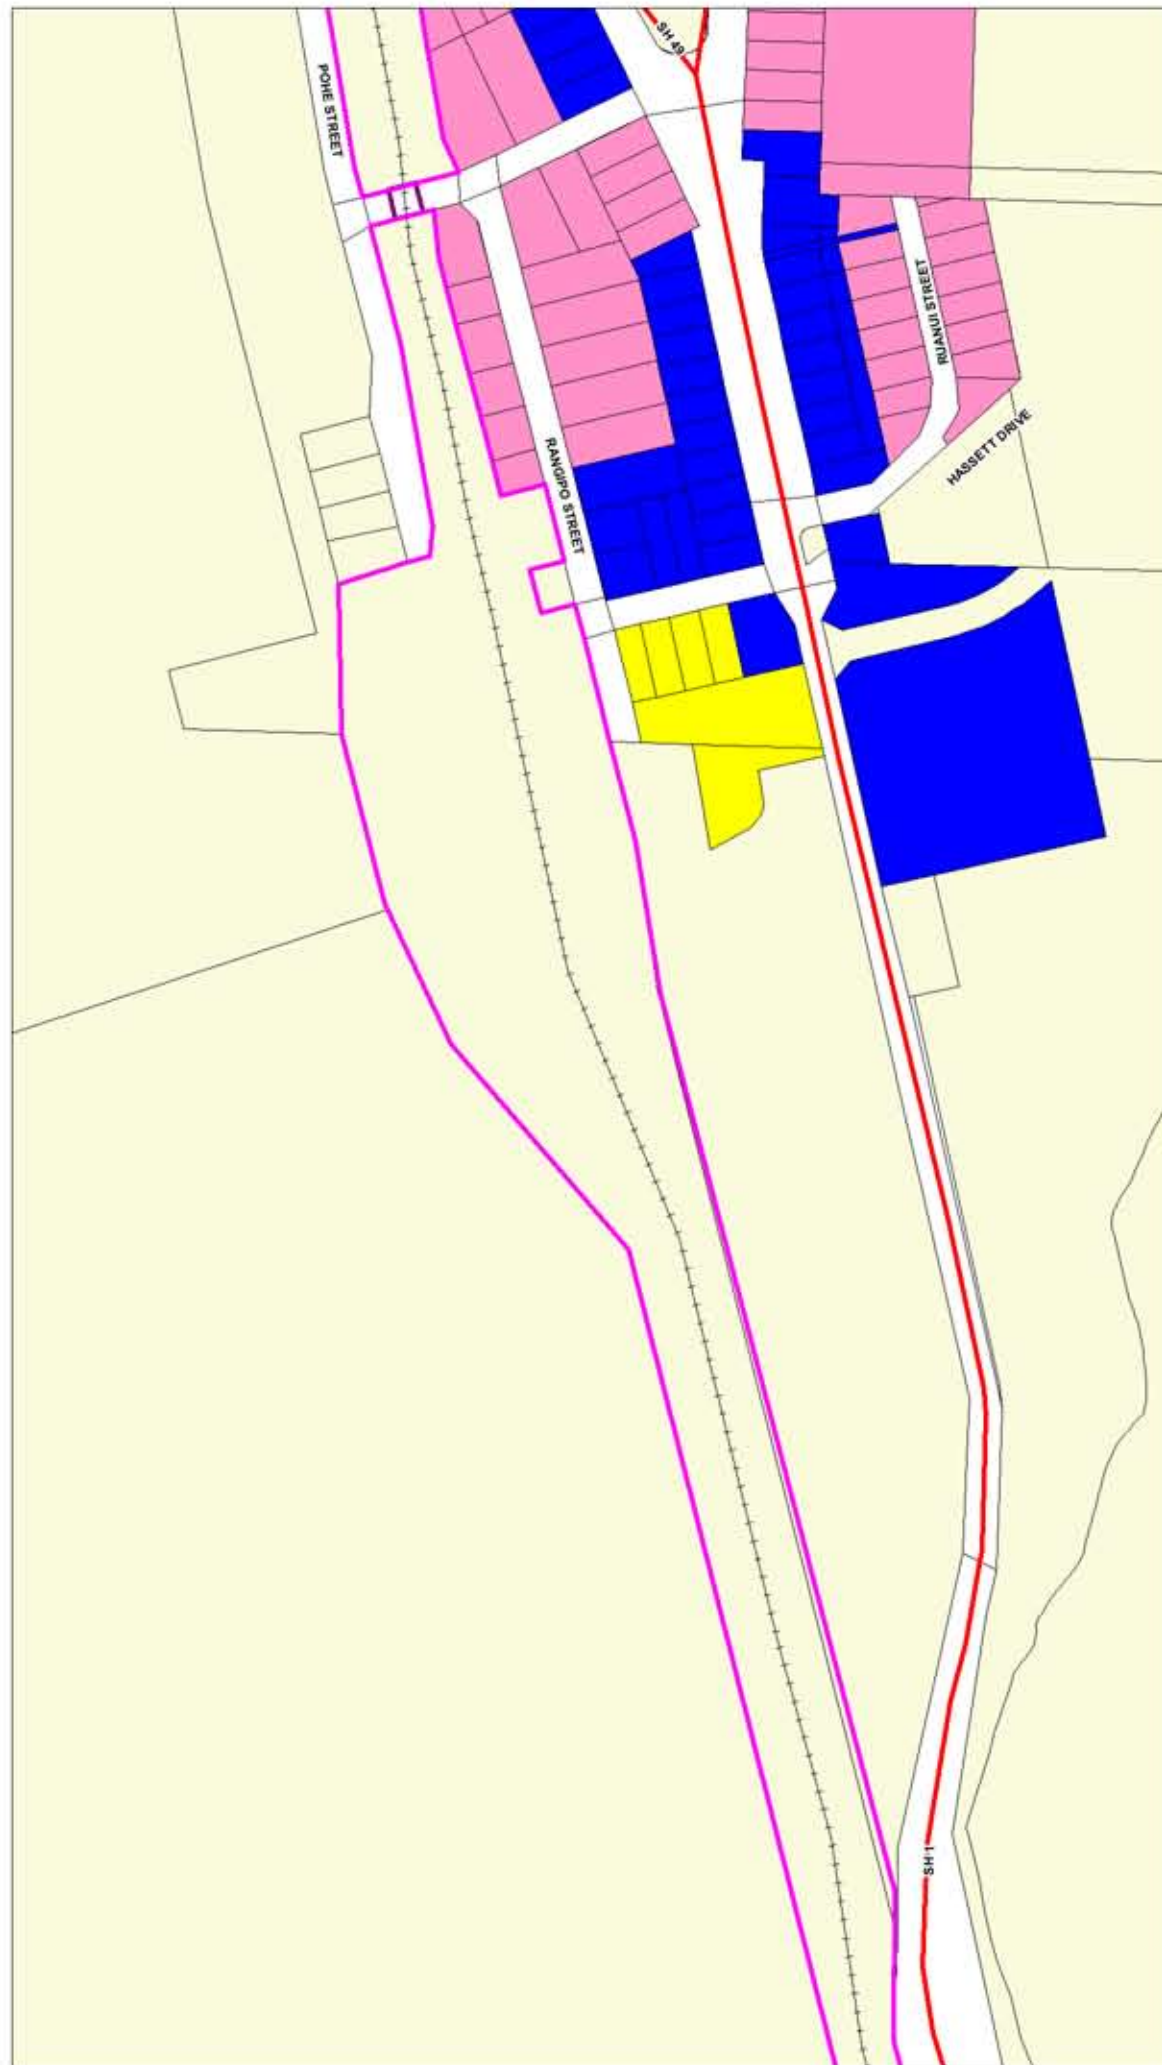

RUAPEHU DISTRICT PLAN

Railway Designation Enlargements

WAIOURU

THAMES STREET - OHAKUNE

Map Number

6

Map Legend and Notes
Refer To Inside Back Cover

(c) Ruapehu District Council 2013

Cadastral information is derived from LINZ's Digital Cadastral Record System (CRS).
CROWN COPYRIGHT RESERVED.