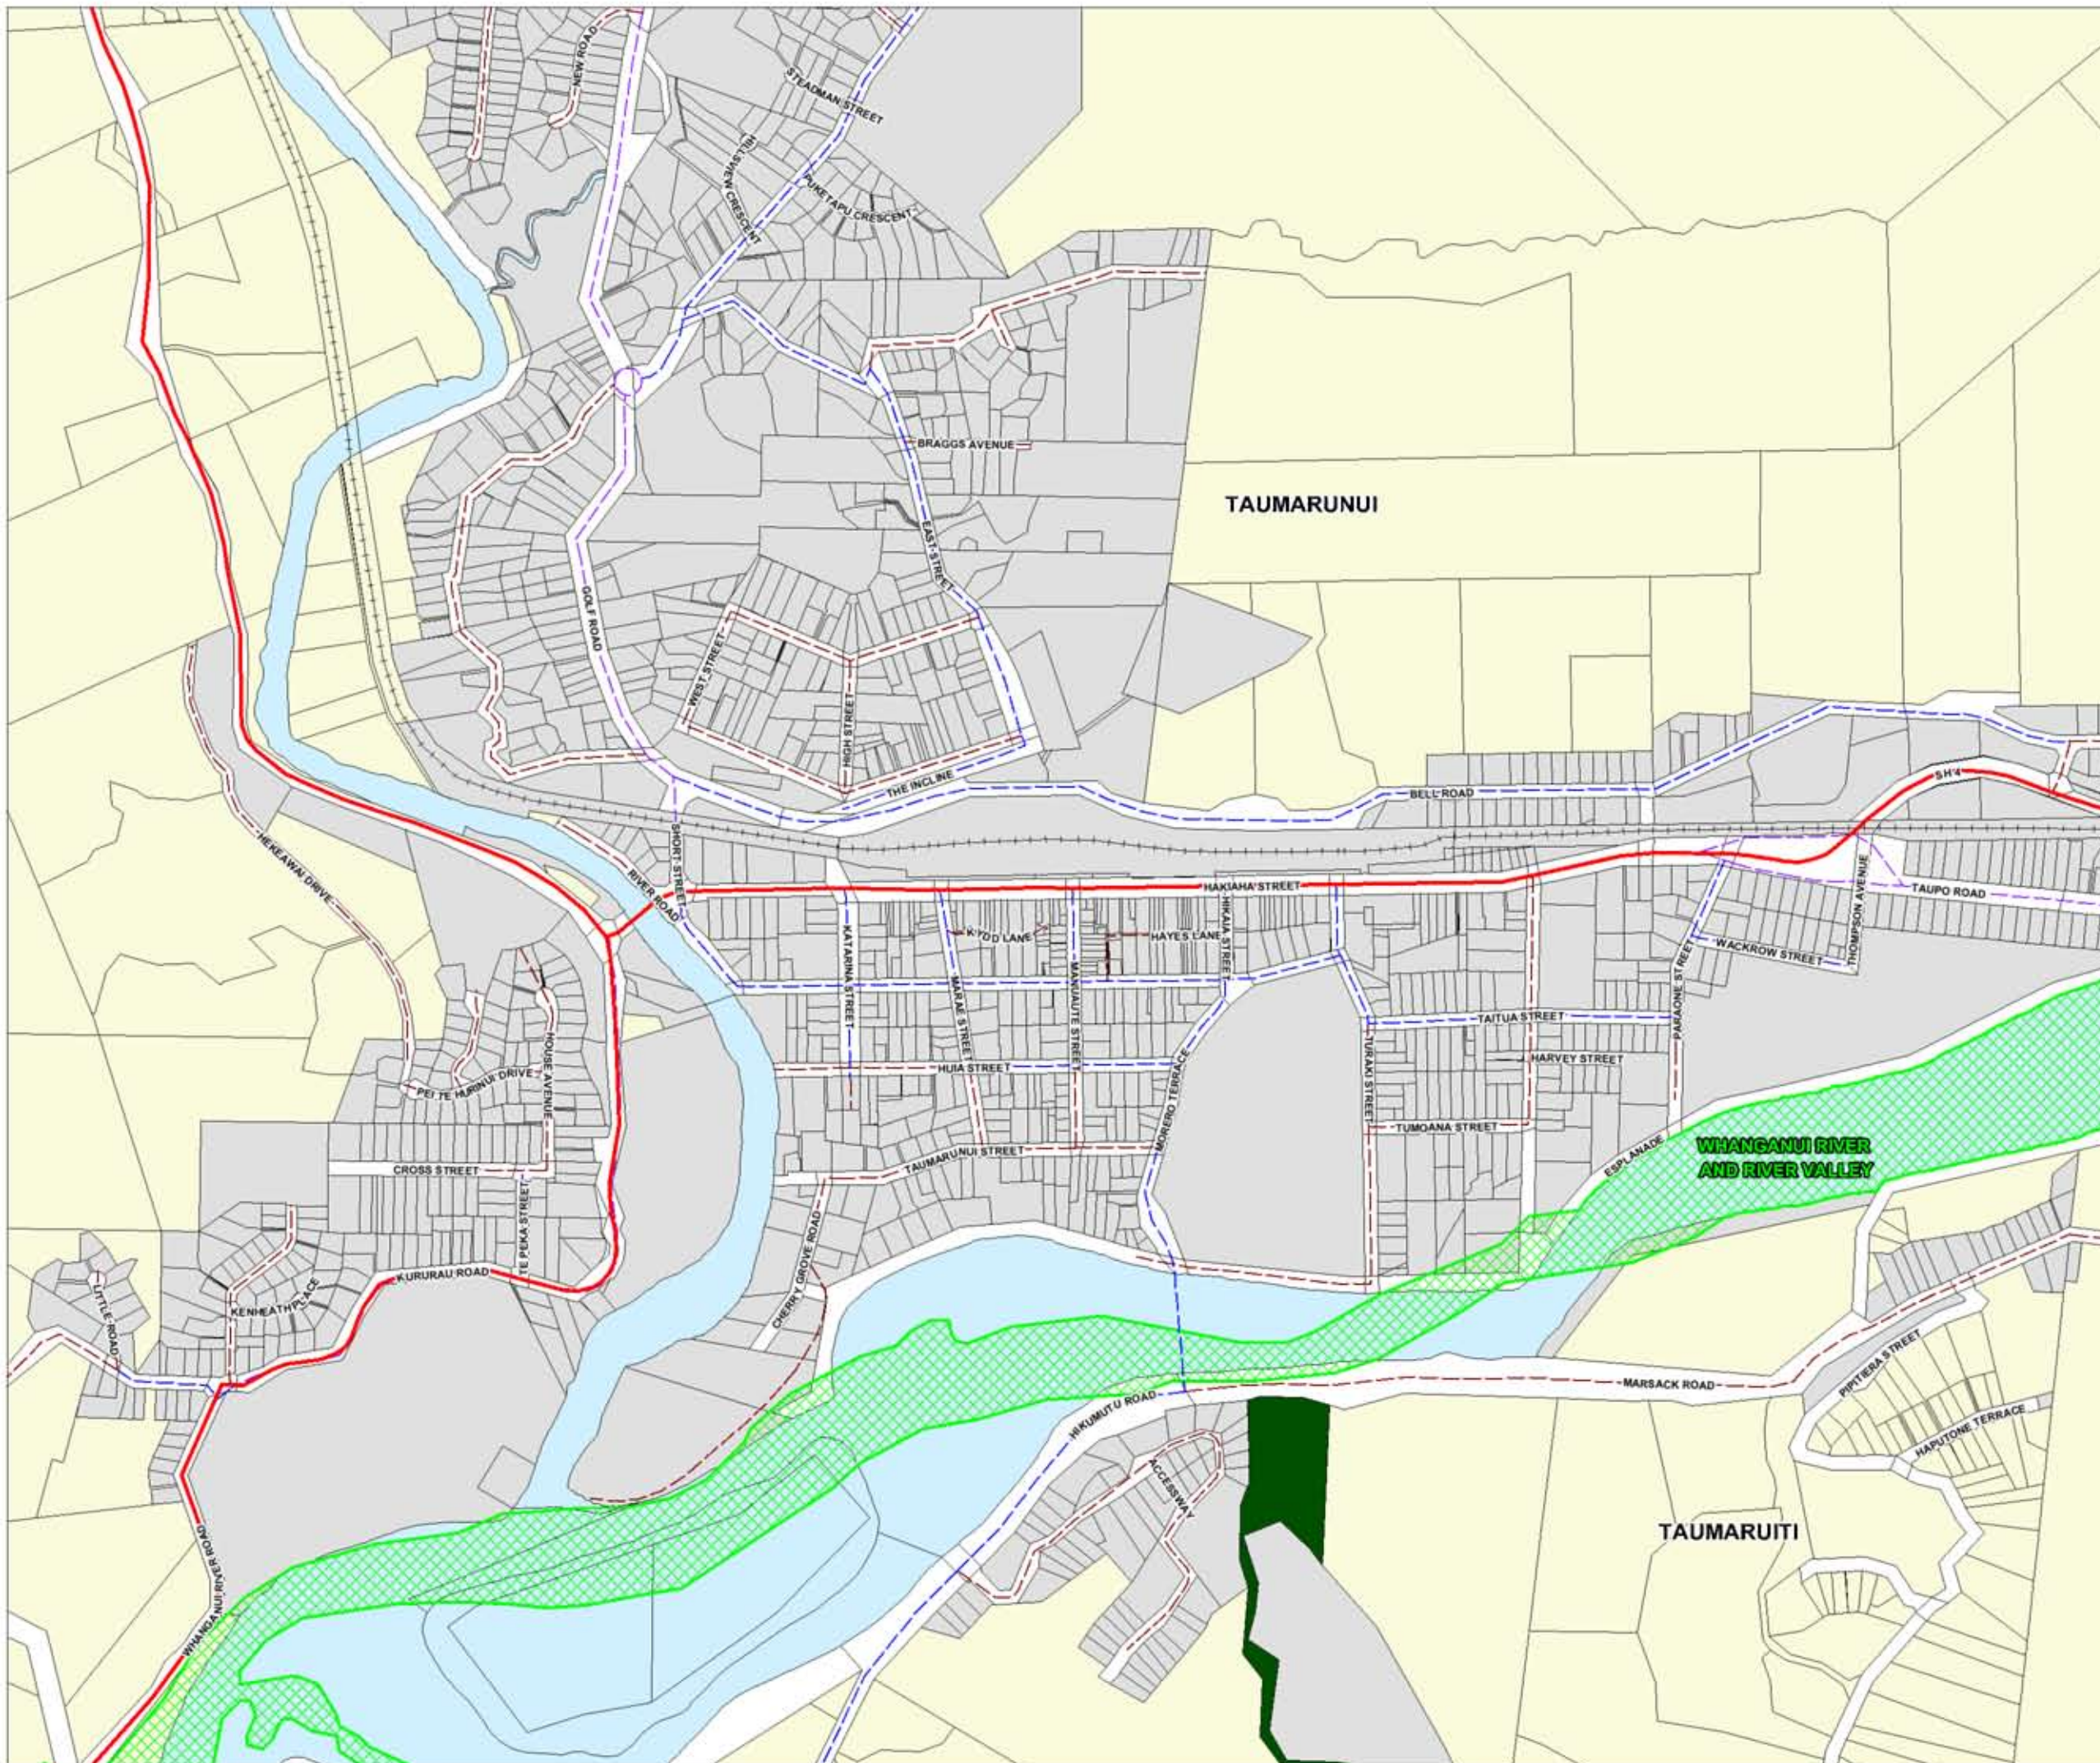

# RUAPEHU DISTRICT PLAN

## Urban Features Map Taumarunui Central

Map Number

3

0 50 100 METRES

SCALE: 1:9,000

Map Legend and Notes  
Refer To Inside Back Cover

(c) Ruapehu District Council 2013

Cadastral information is derived from LINZ's Digital Cadastral Record System (CRS).  
CROWN COPYRIGHT RESERVED.