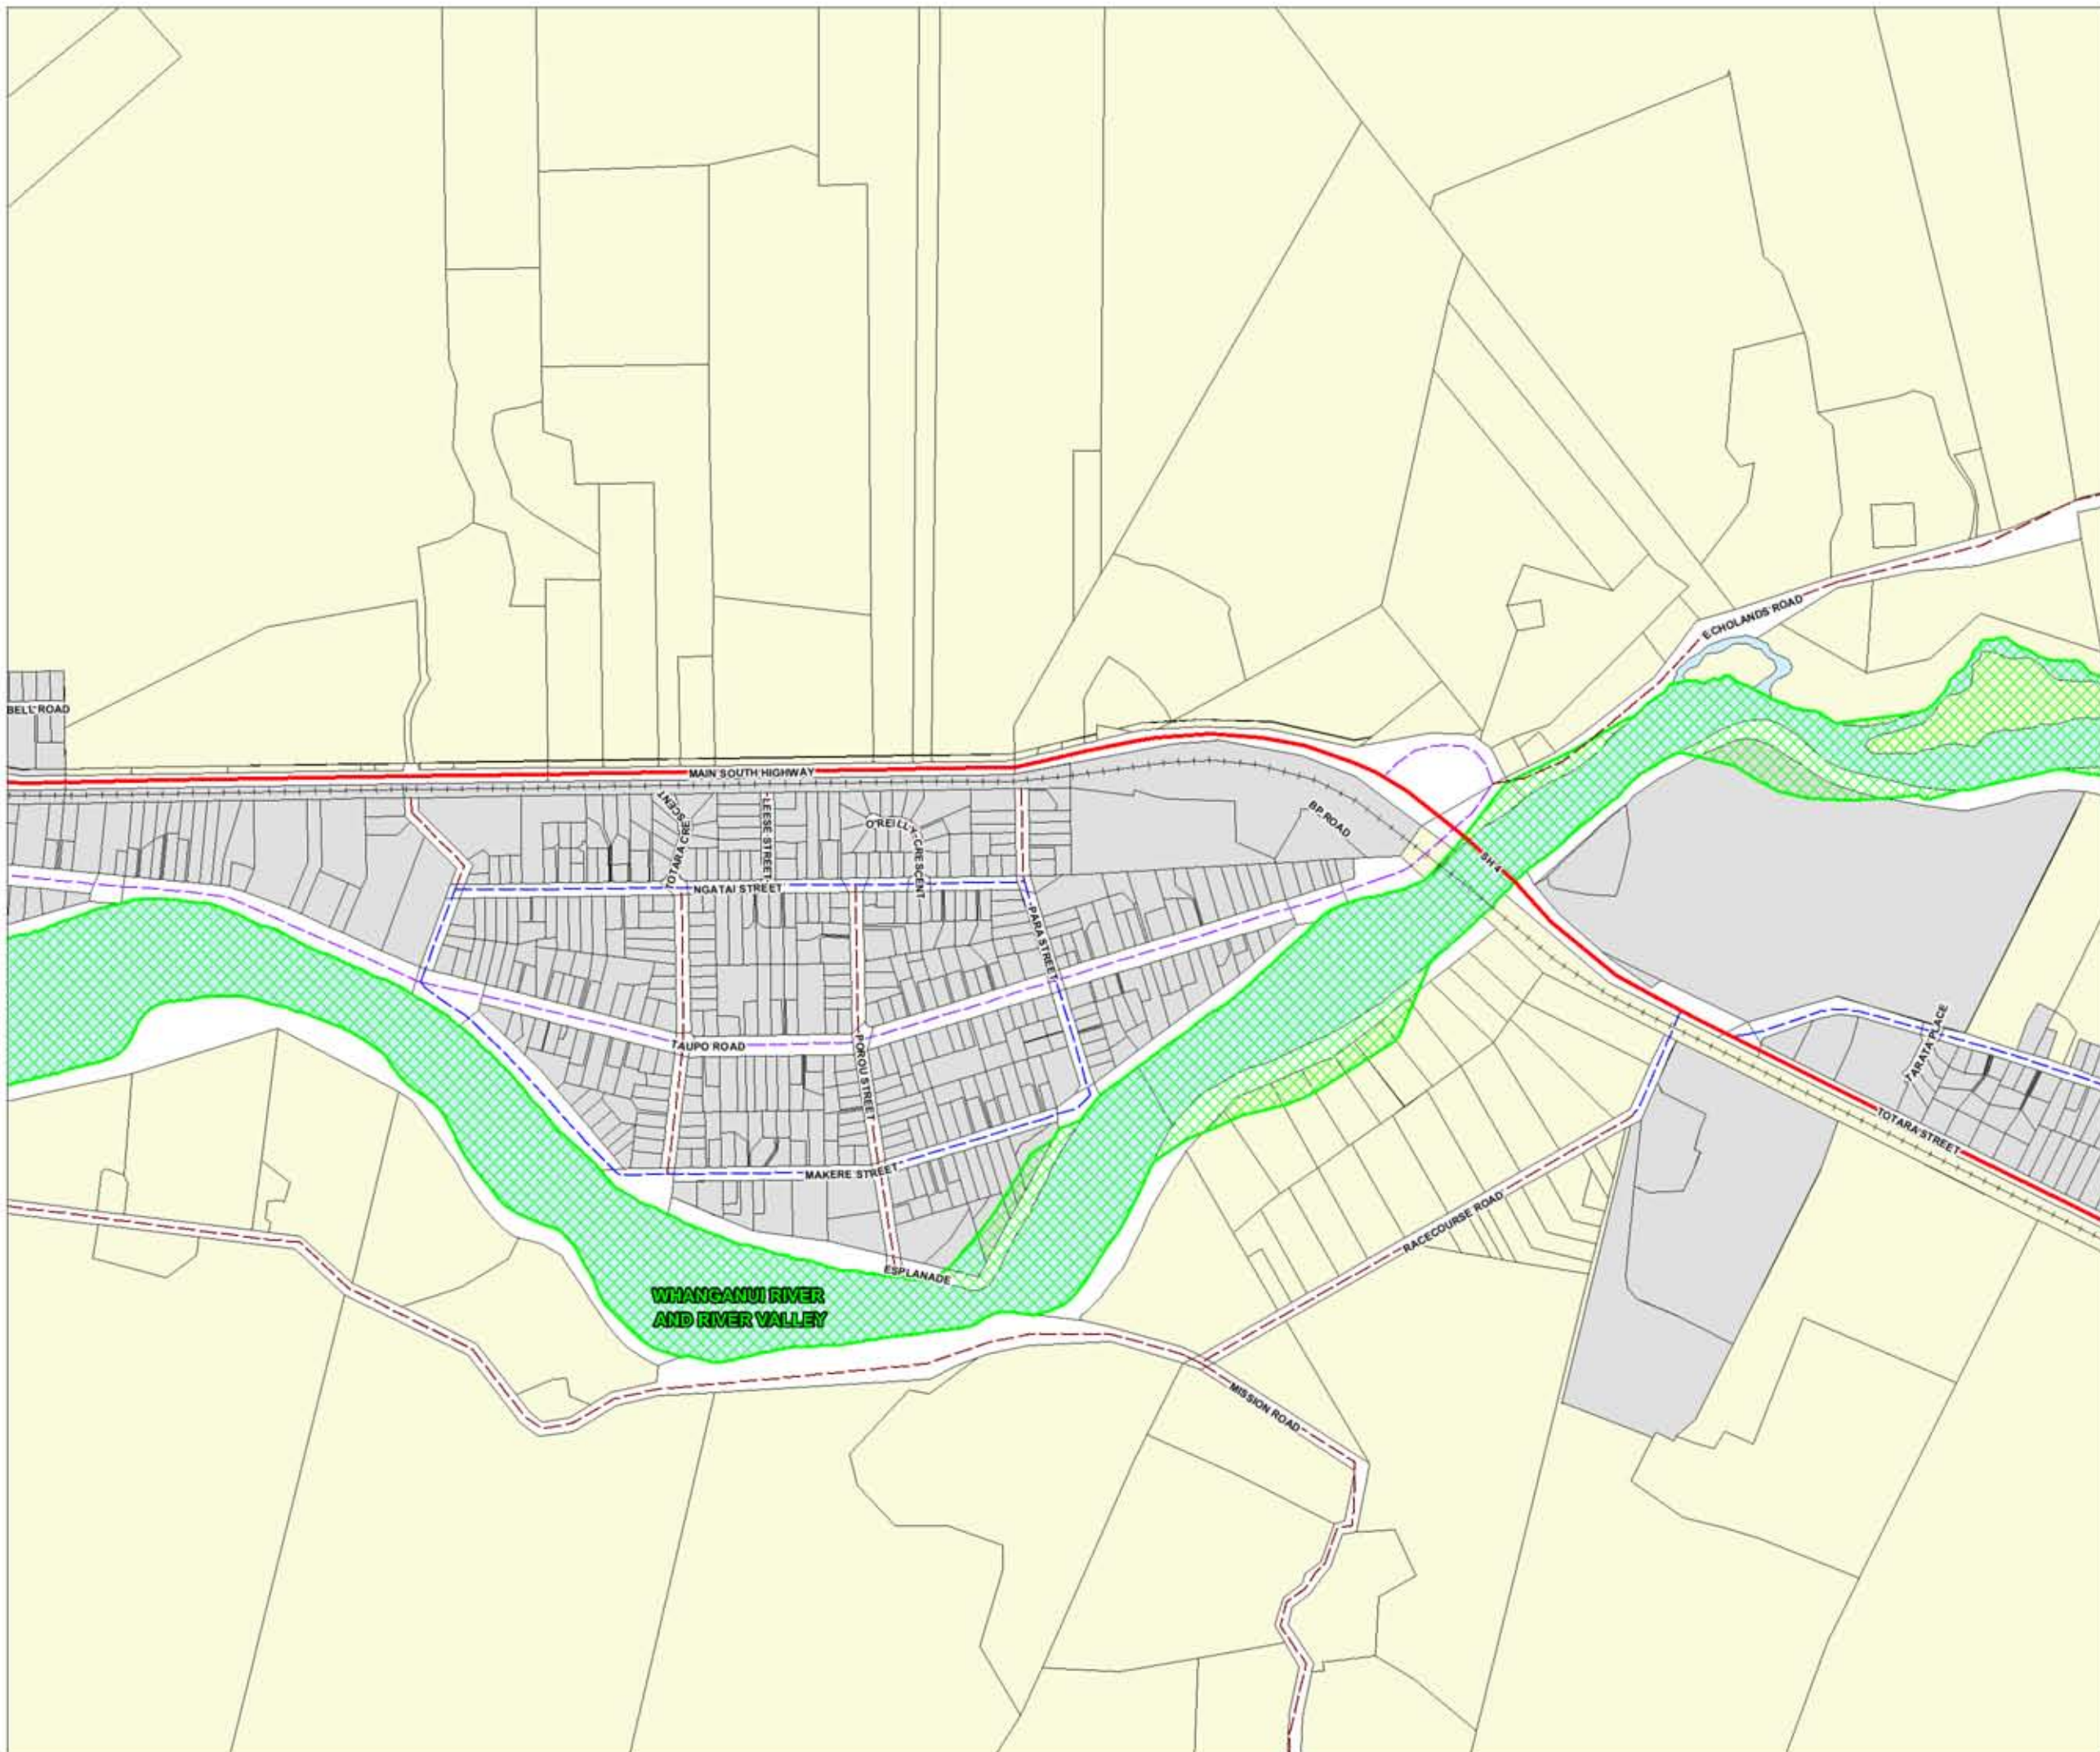

RUAPEHU DISTRICT PLAN

Urban Features Map Matapuna

Map Number

4

0 50 100 METRES

SCALE: 1:9,000

Map Legend and Notes
Refer To Inside Back Cover

(c) Ruapehu District Council 2013

Cadastral information is derived from LINZ's Digital Cadastral Record System (CRS).
CROWN COPYRIGHT RESERVED.