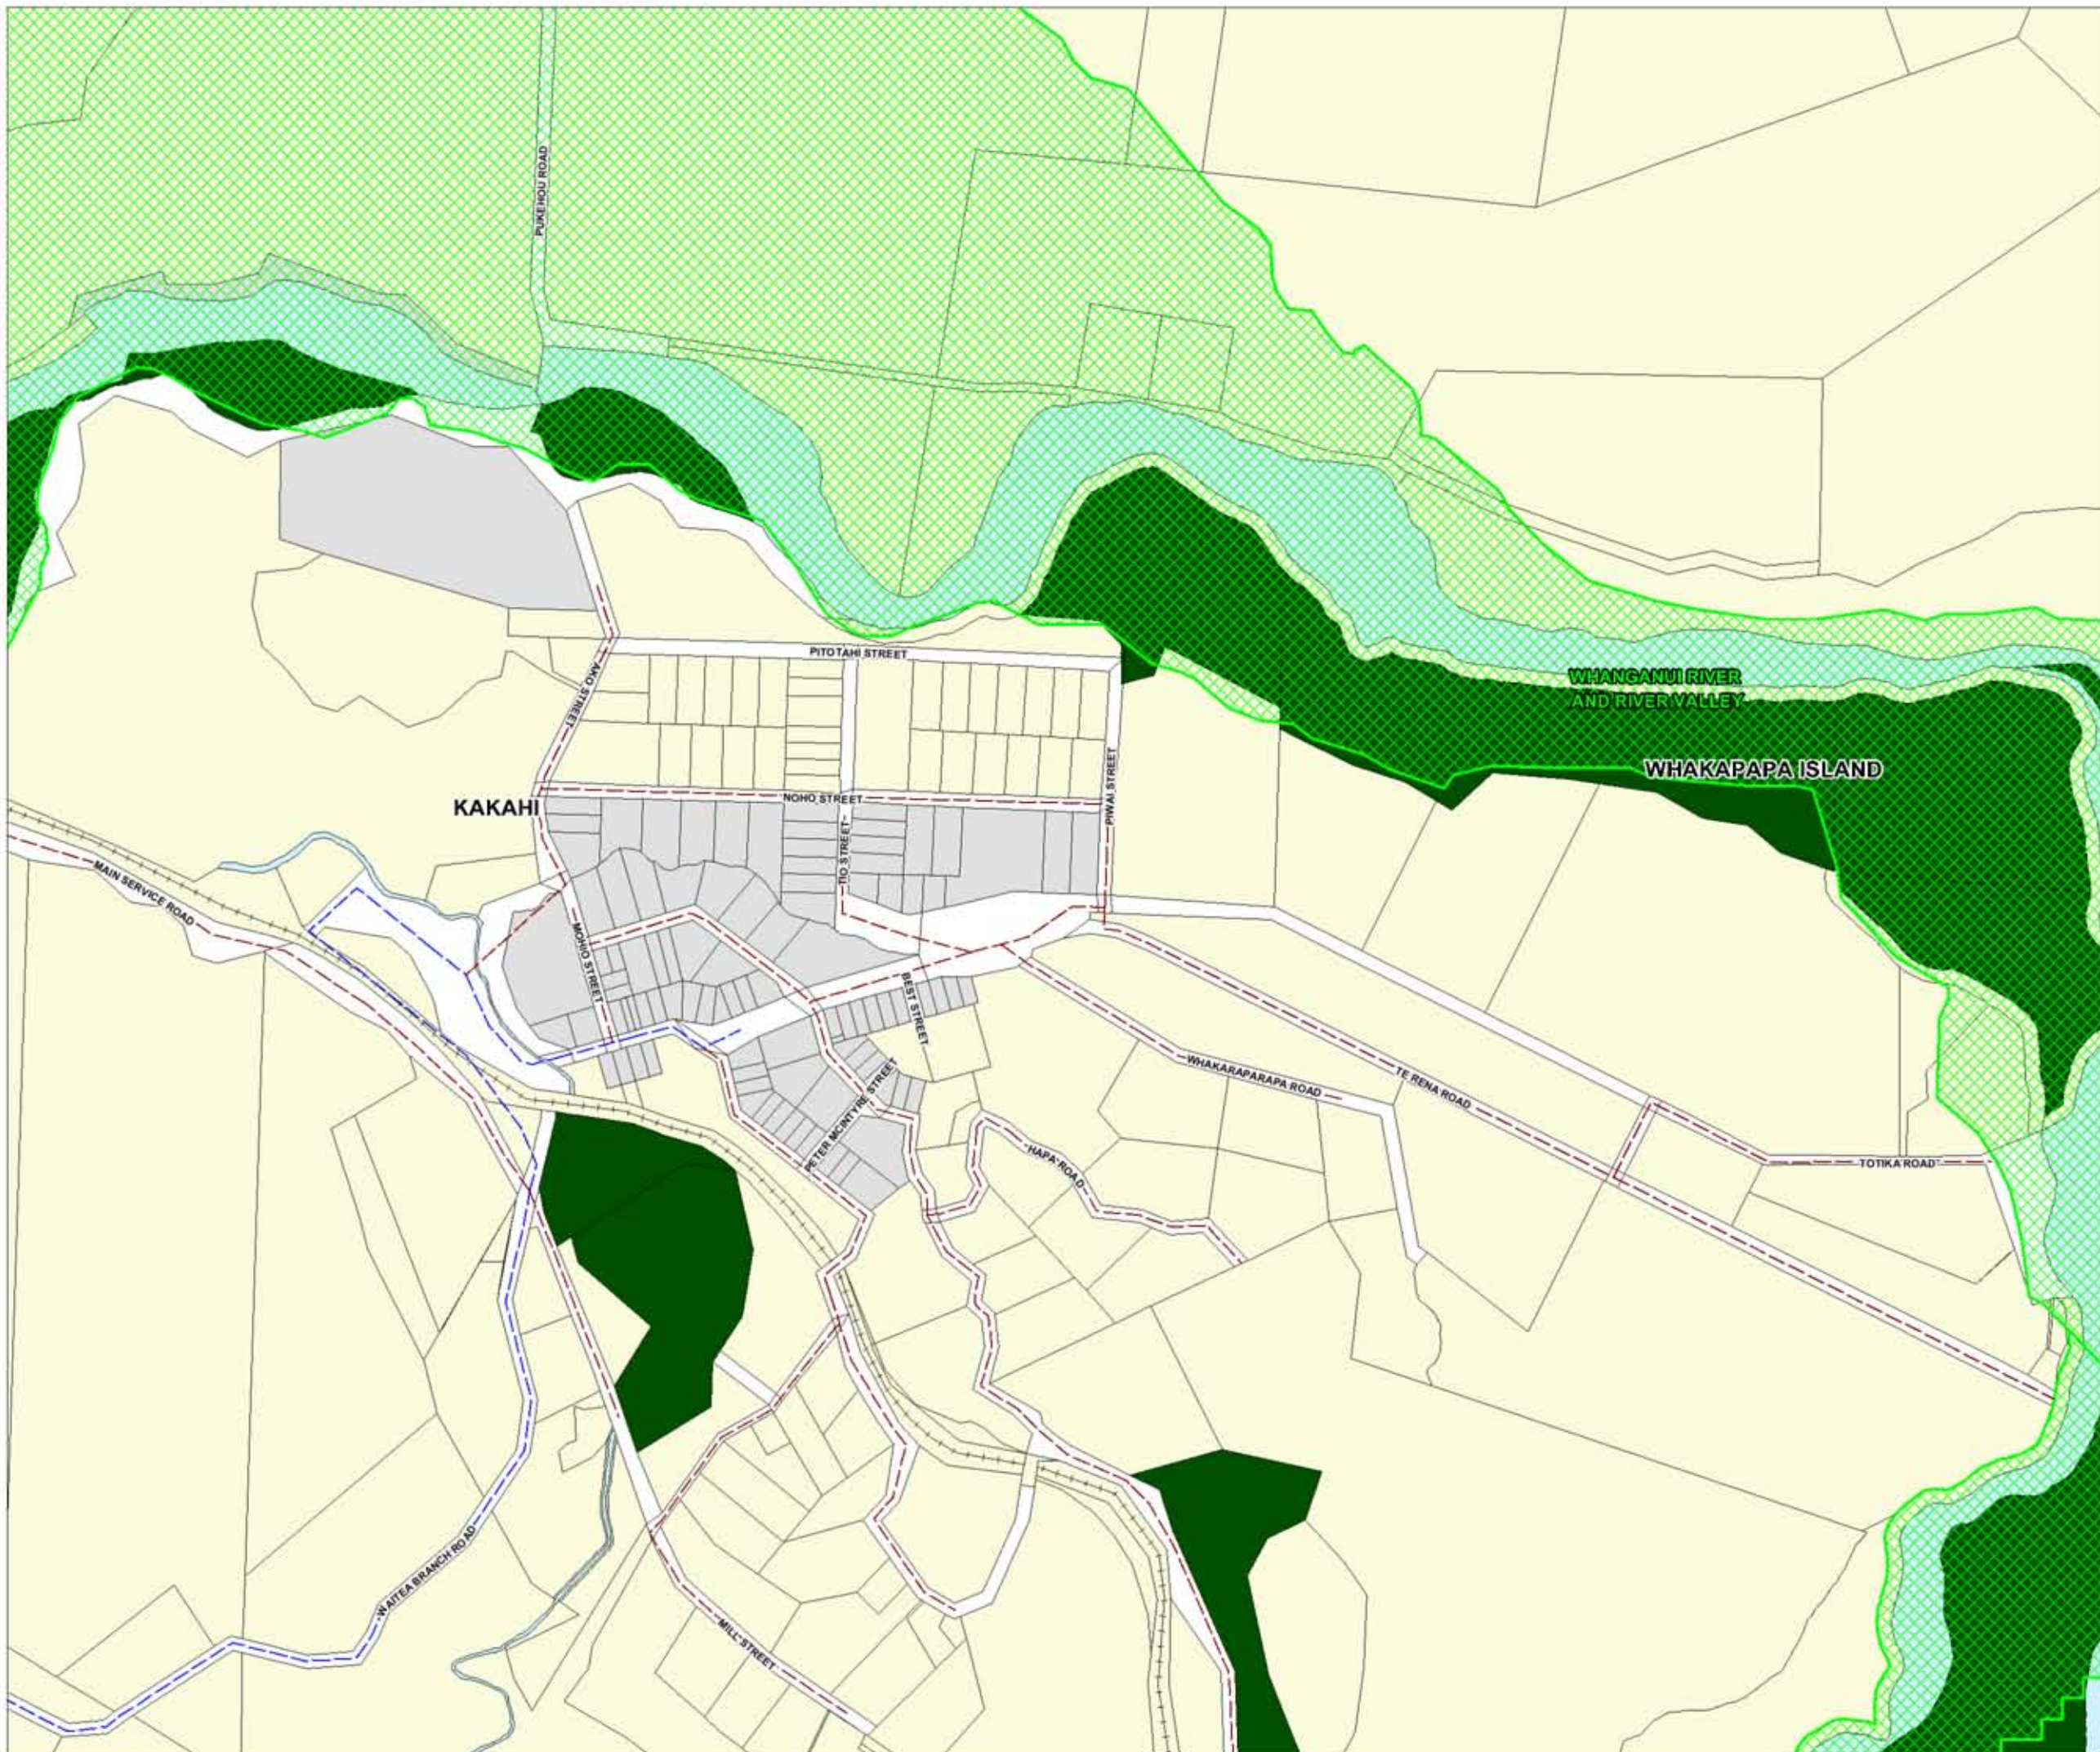

RUAPEHU DISTRICT PLAN

Urban Features Map Kakahi

Map Number

7

0 50 100 METRES

SCALE: 1:9,000

Map Legend and Notes
Refer To Inside Back Cover

(c) Ruapehu District Council 2013

Cadastral information is derived from LINZ's Digital Cadastral Record System (CRS).
CROWN COPYRIGHT RESERVED.