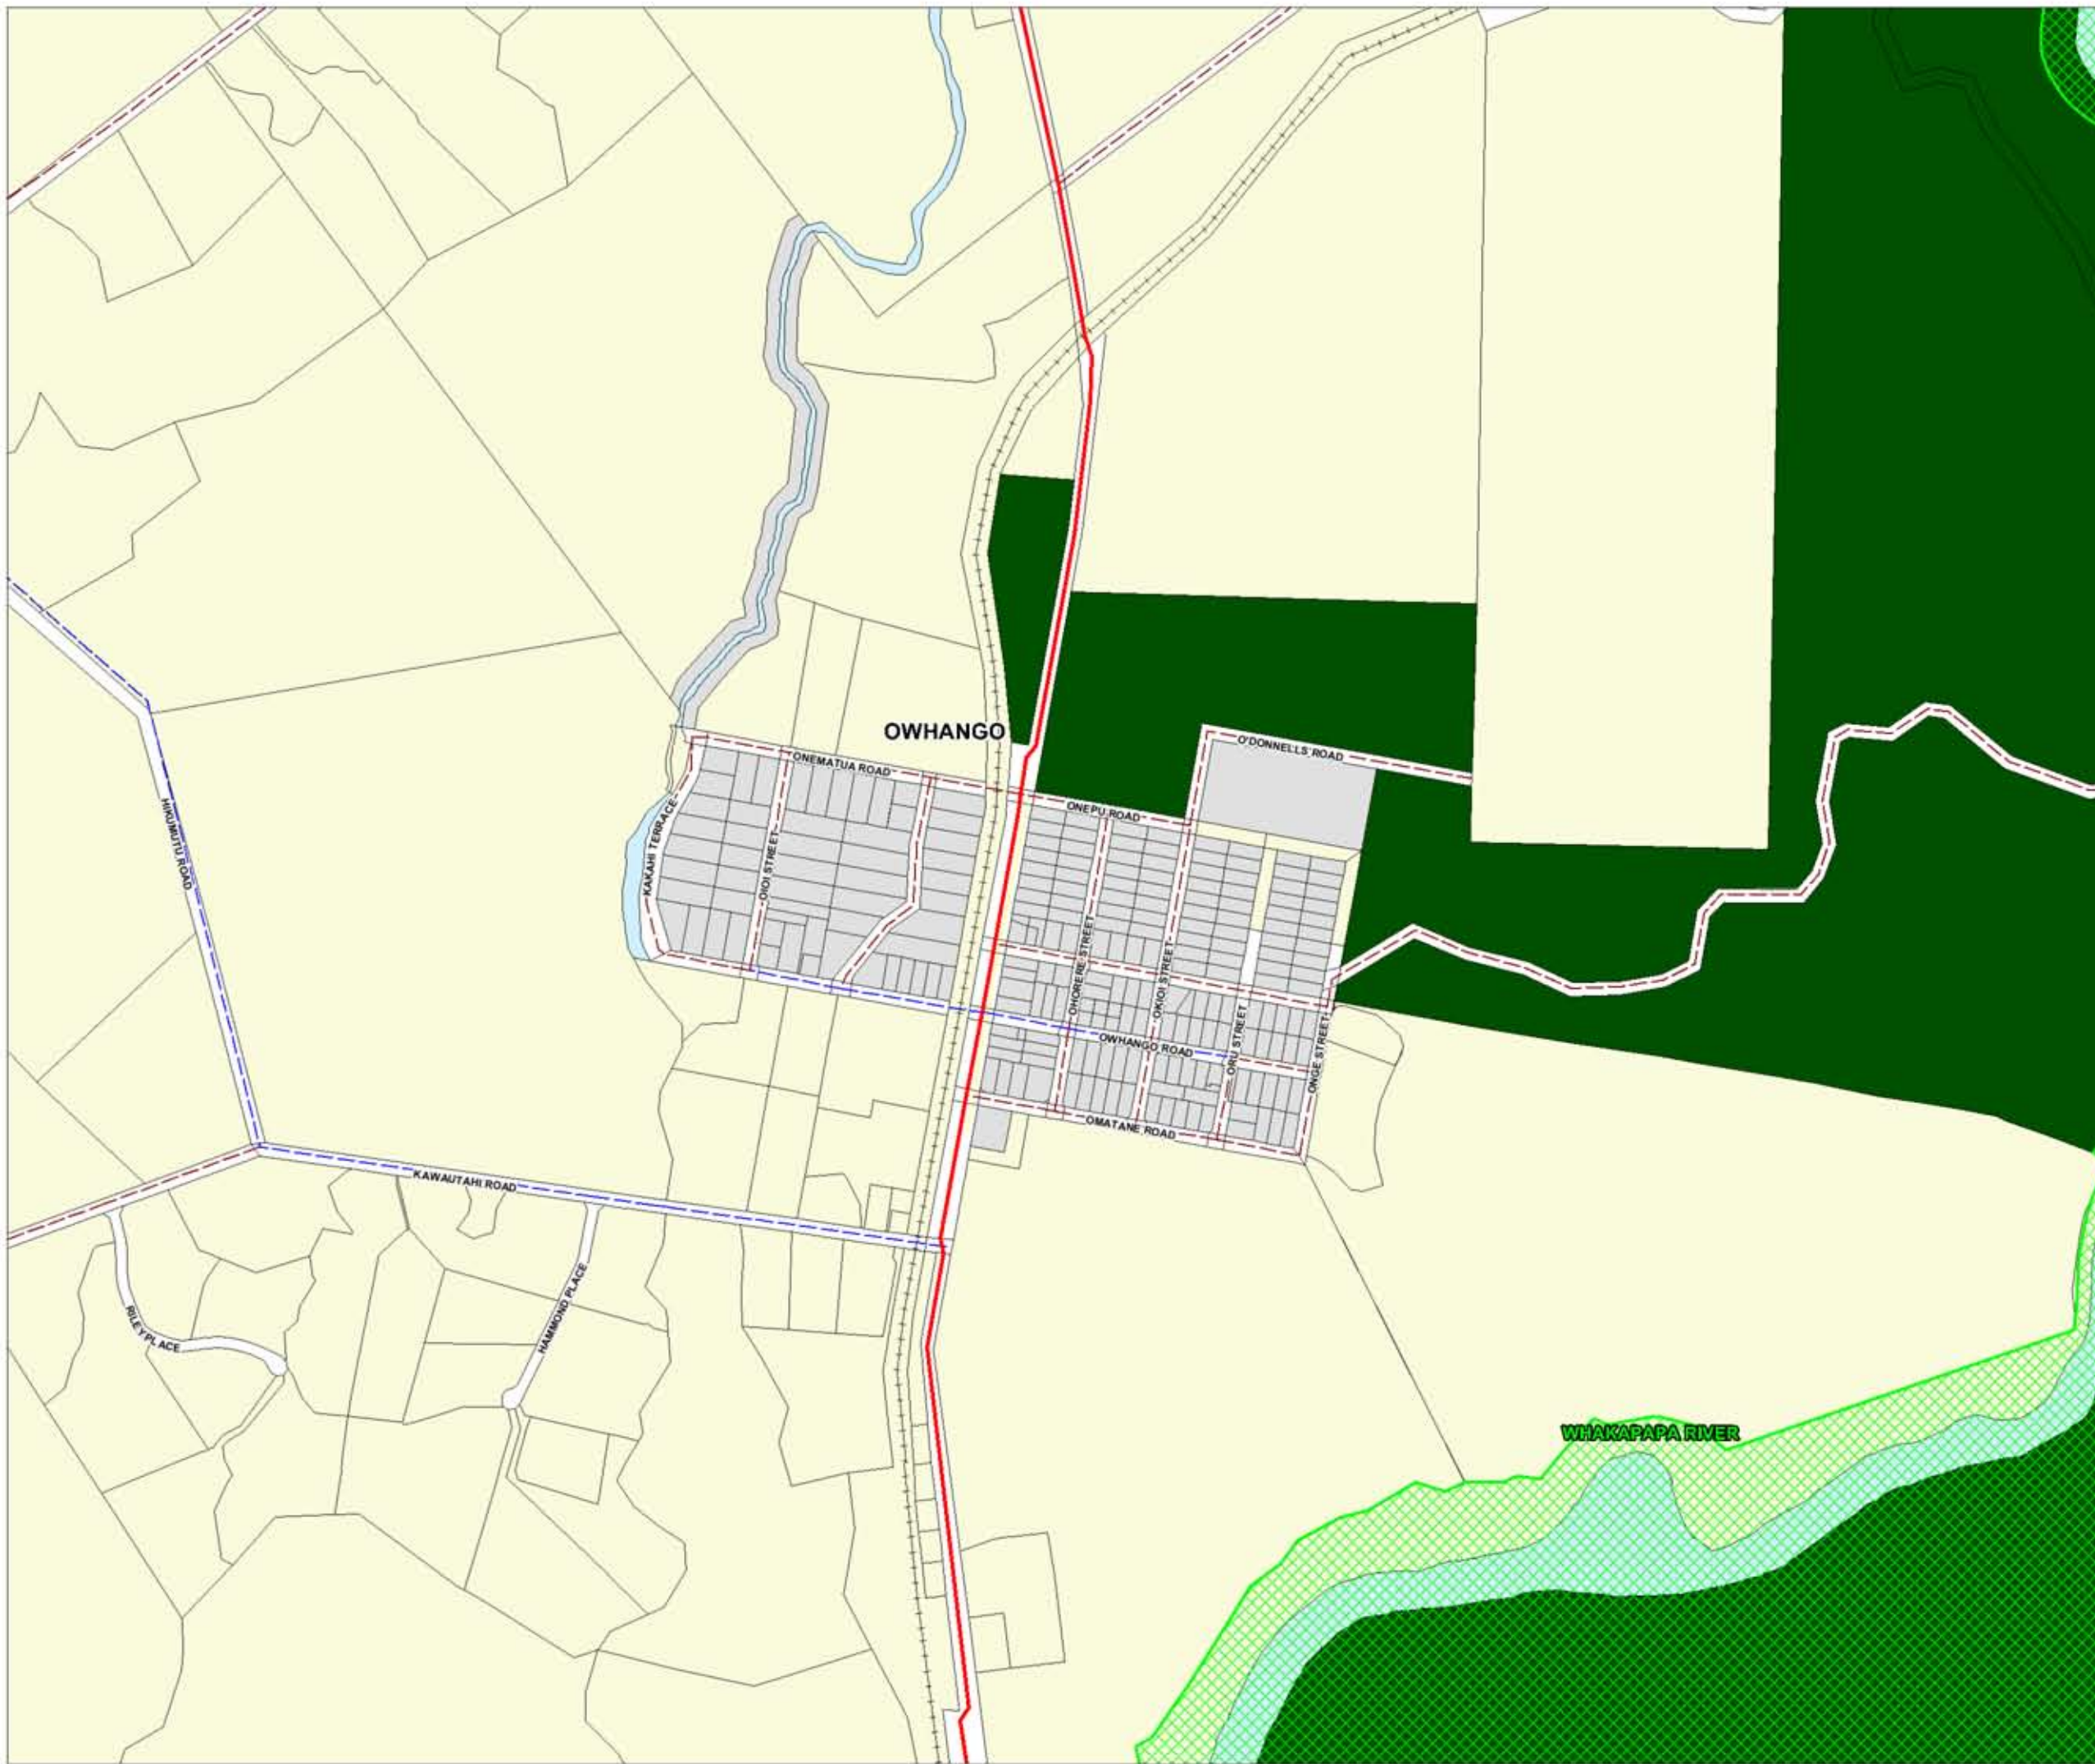

RUAPEHU DISTRICT PLAN

Urban Features Map Owhango

Map Number

8

N

0 50 100 METRES

SCALE: 1:9,000

Map Legend and Notes
Refer To Inside Back Cover

(c) Ruapehu District Council 2013

Cadastral Information is derived from
LINZ's Digital Cadastral Record System (CRS).
CROWN COPYRIGHT RESERVED.