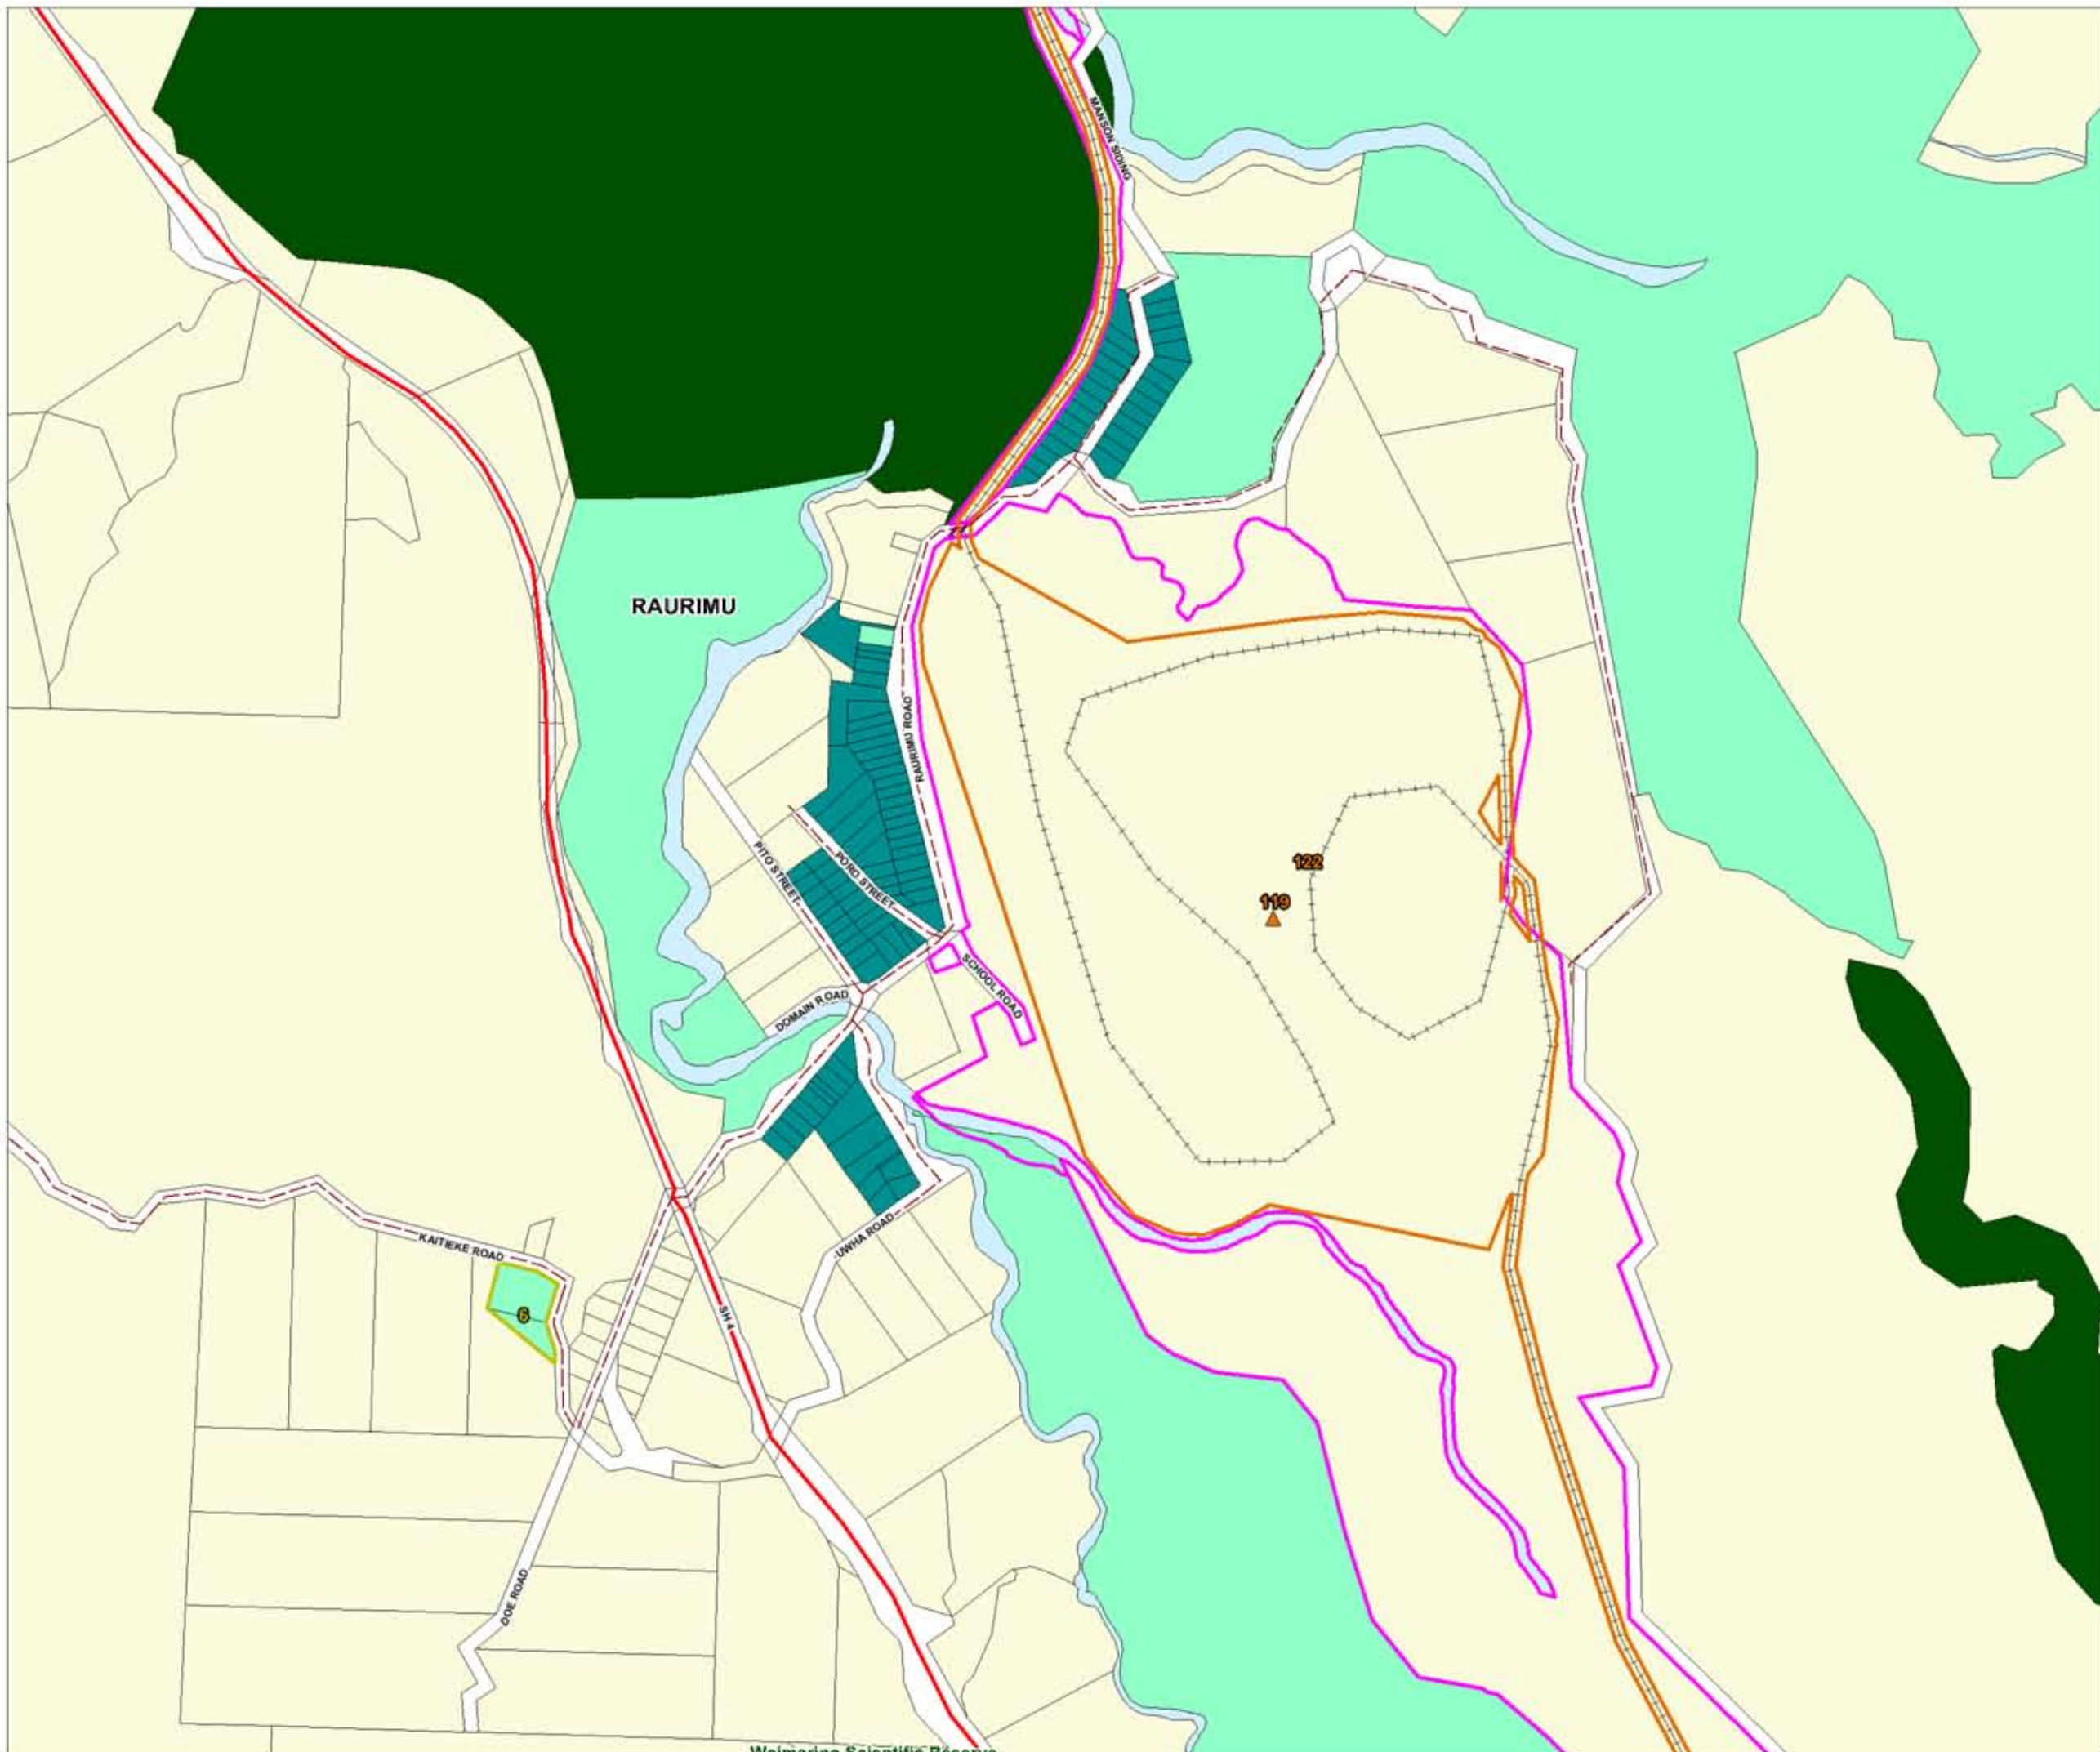

RUAPEHU DISTRICT PLAN

Urban Map

Raurimu

Map Number

9

0 50 100 METRES

SCALE: 1:9,000

Map Legend and Notes
Refer To Inside Back Cover

(c) Ruapehu District Council 2013

Cadastral information is derived from LINZ's Digital Cadastral Record System (CRS).
CROWN COPYRIGHT RESERVED.