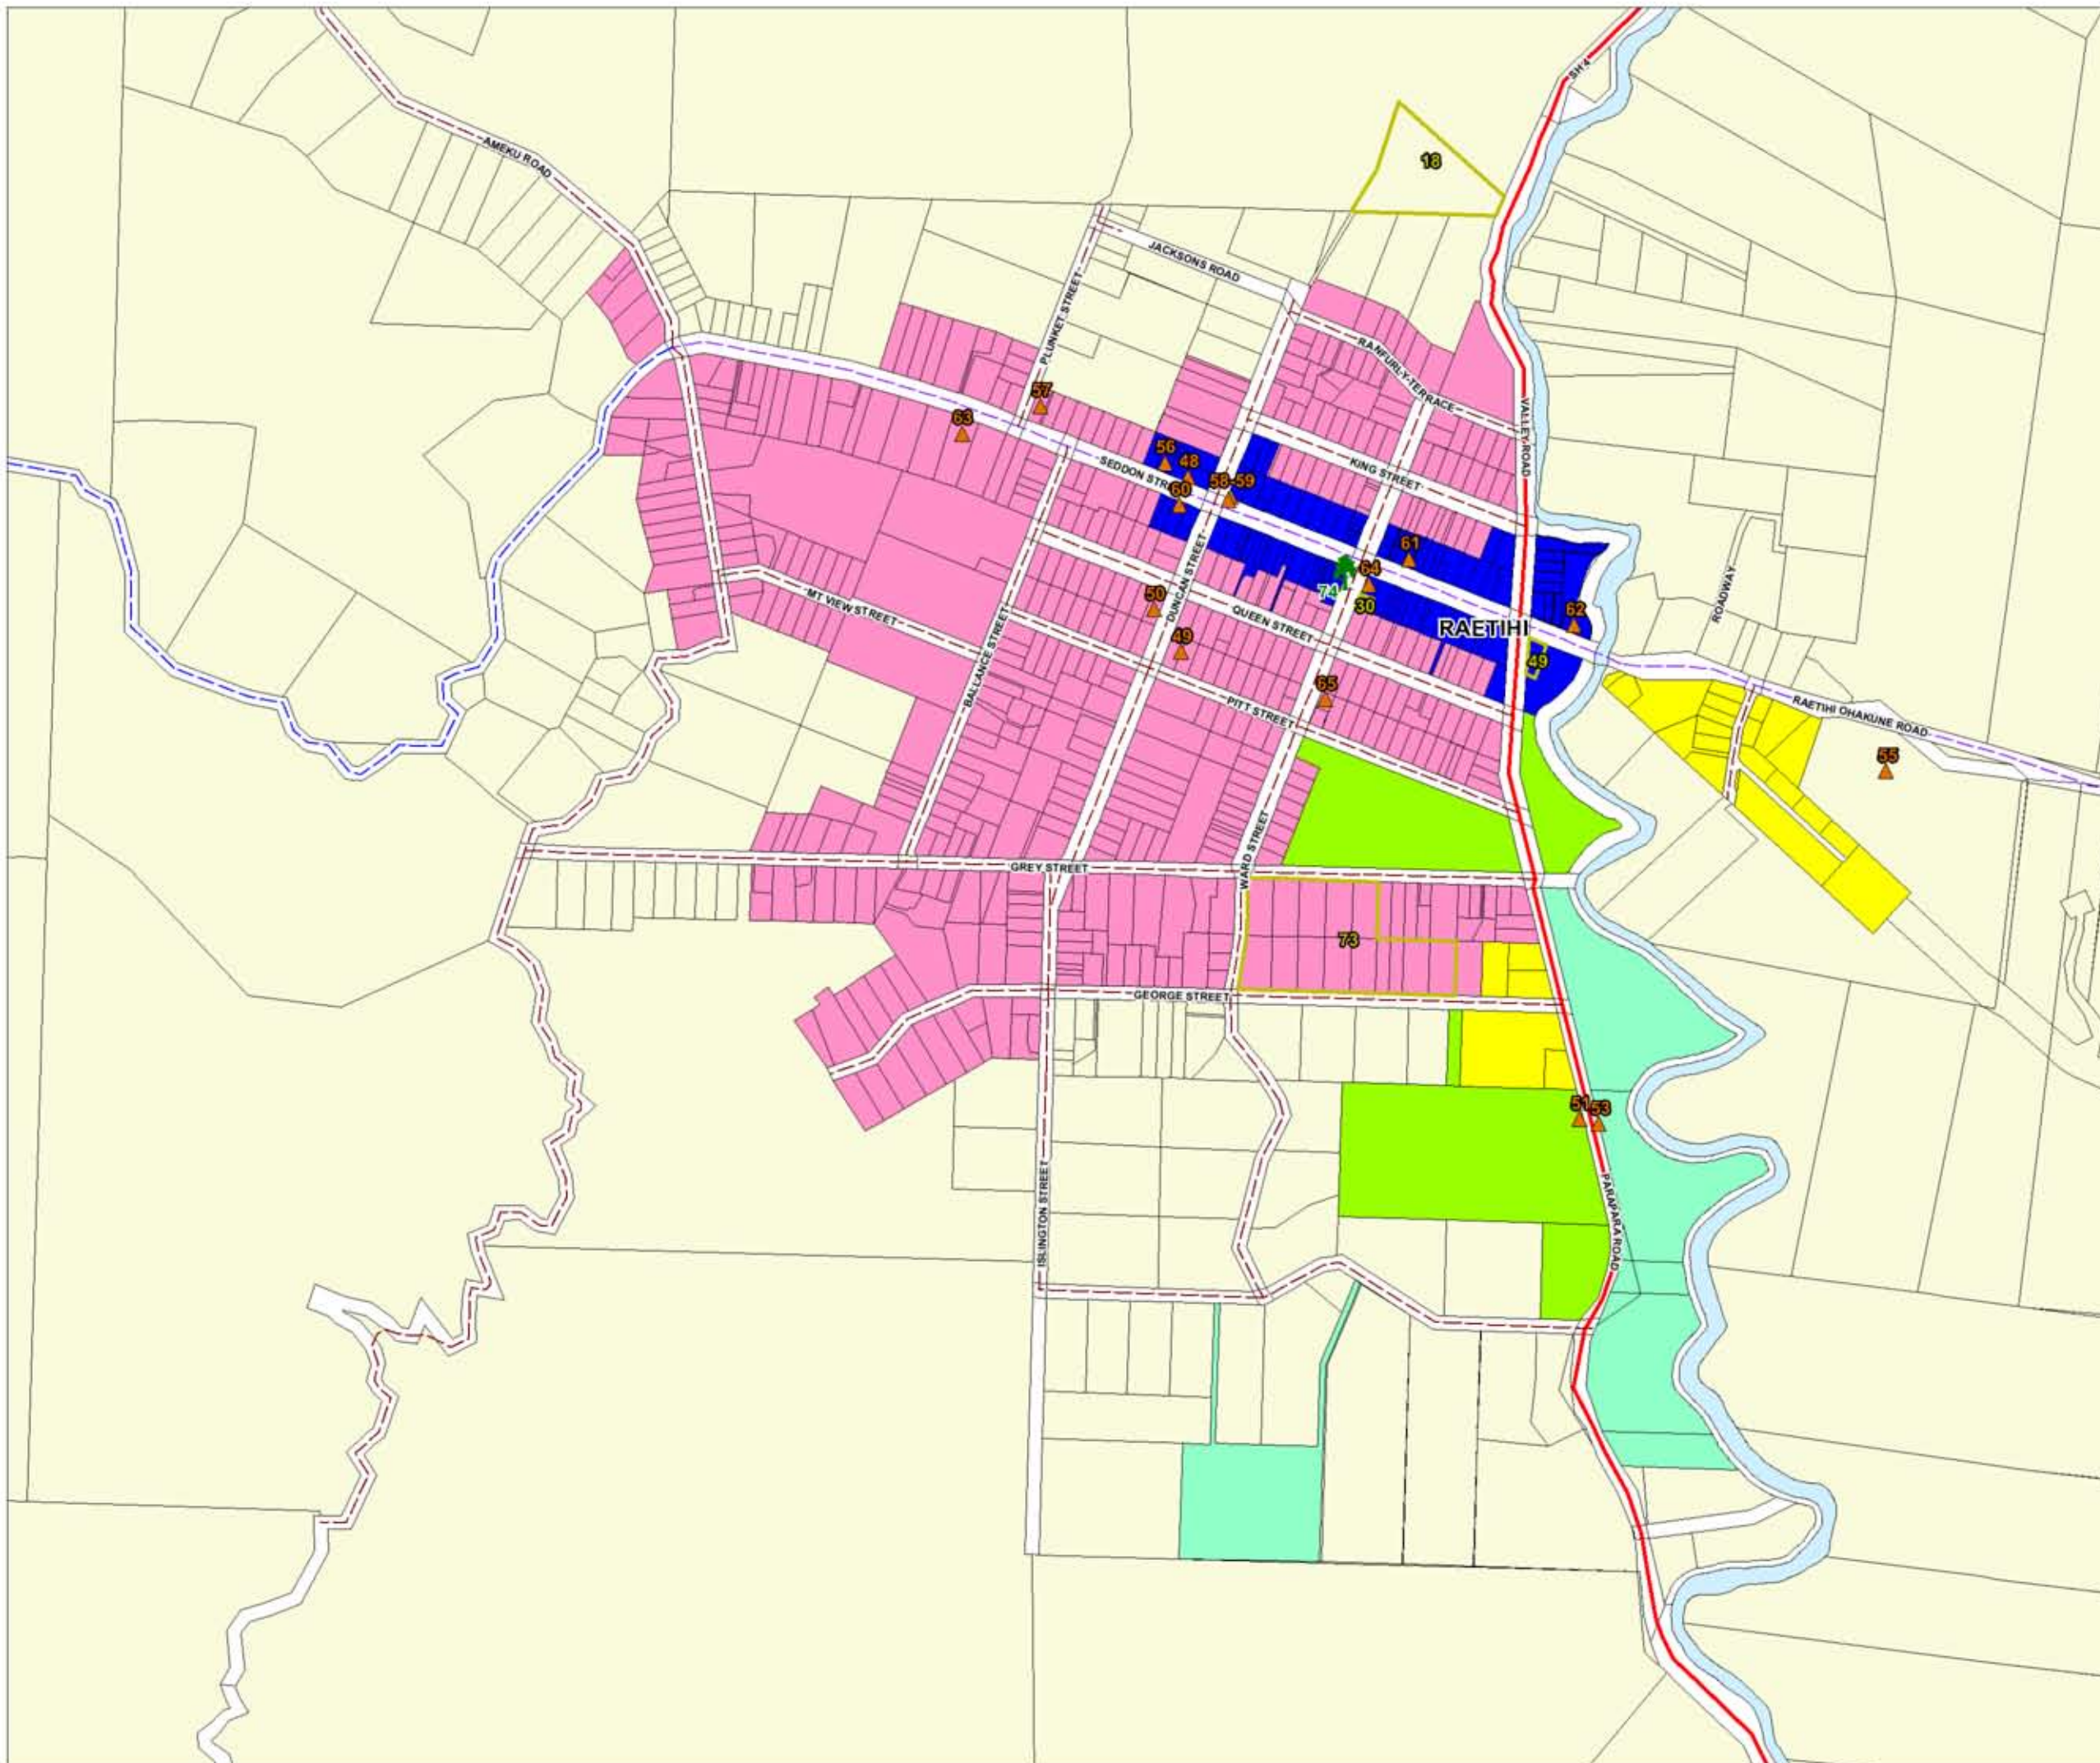

# RUAPEHU DISTRICT PLAN

## Urban Map

### Raetihi

Map Number

11

0 50 100 METRES

SCALE: 1:9,000

Map Legend and Notes  
Refer To Inside Back Cover

(c) Ruapehu District Council 2013

Cadastral information is derived from  
LINZ's Digital Cadastral Record System (CRS).  
CROWN COPYRIGHT RESERVED.