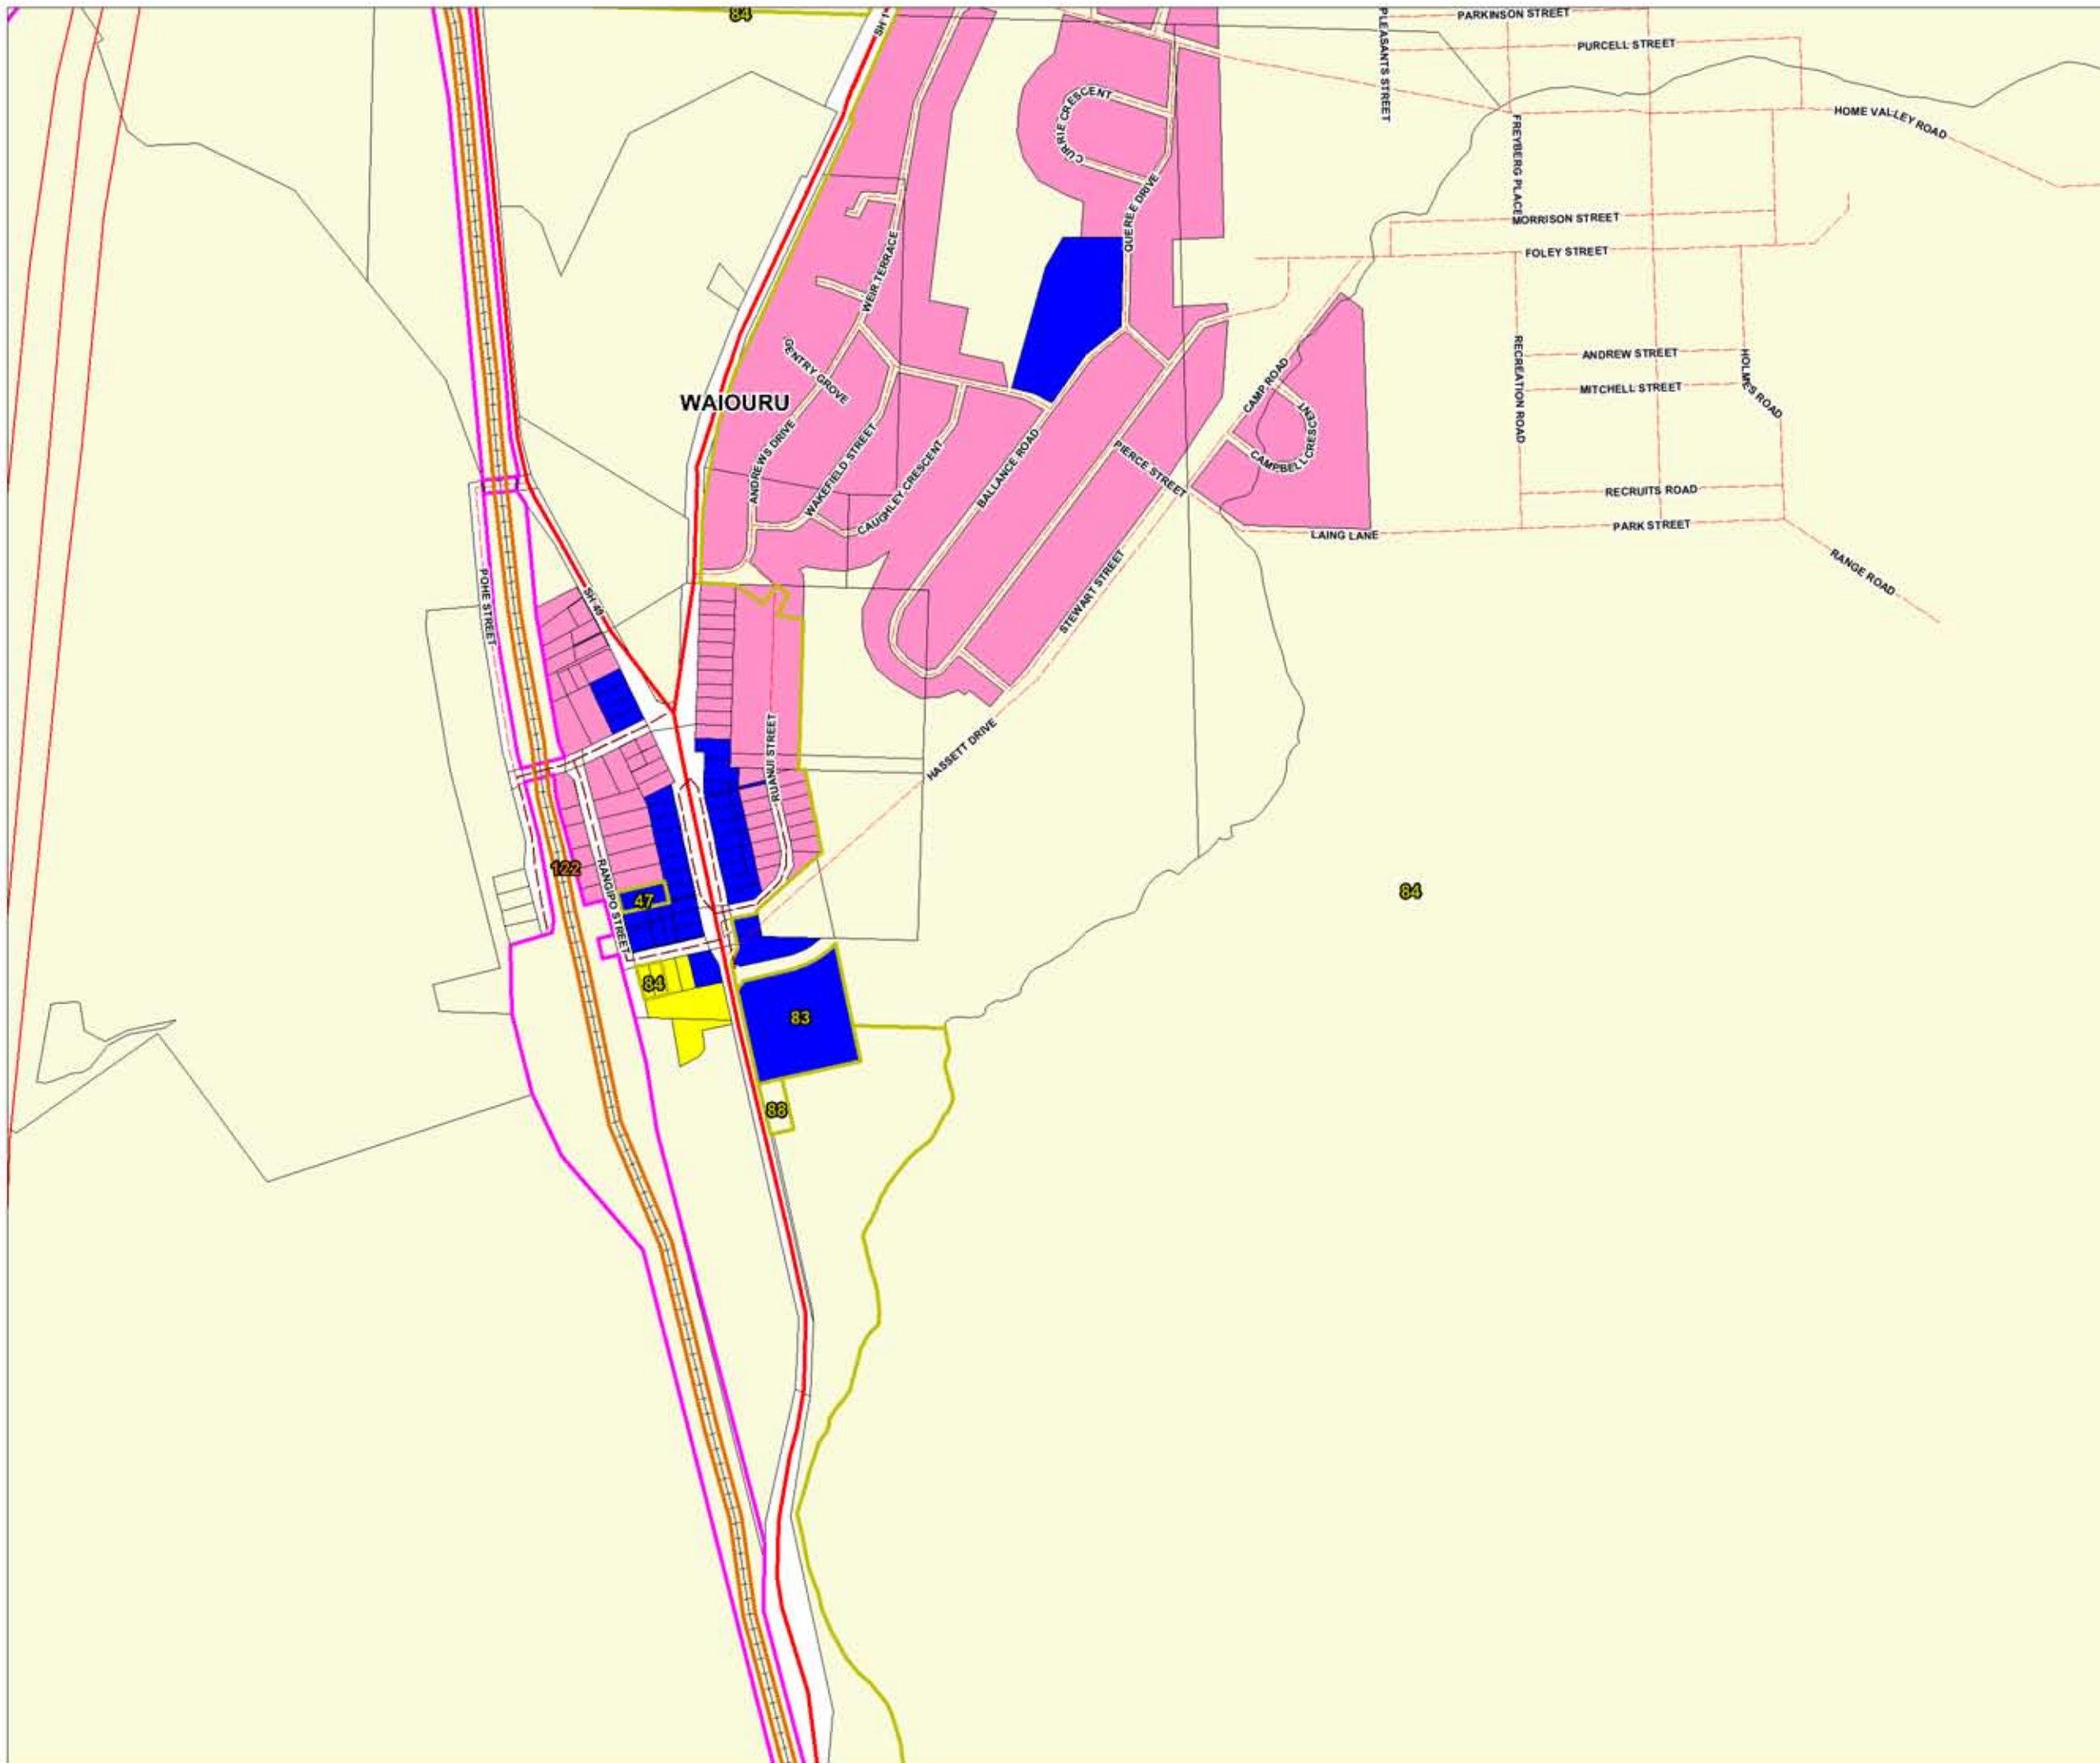

RUAPEHU DISTRICT PLAN

Urban Map

Waiouru South

Map Number

17

0 50 100 METRES

SCALE: 1:9,000

Map Legend and Notes
Refer To Inside Back Cover

(c) Ruapehu District Council 2013

Cadastral information is derived from
LINZ's Digital Cadastral Record System (CRS).
CROWN COPYRIGHT RESERVED.