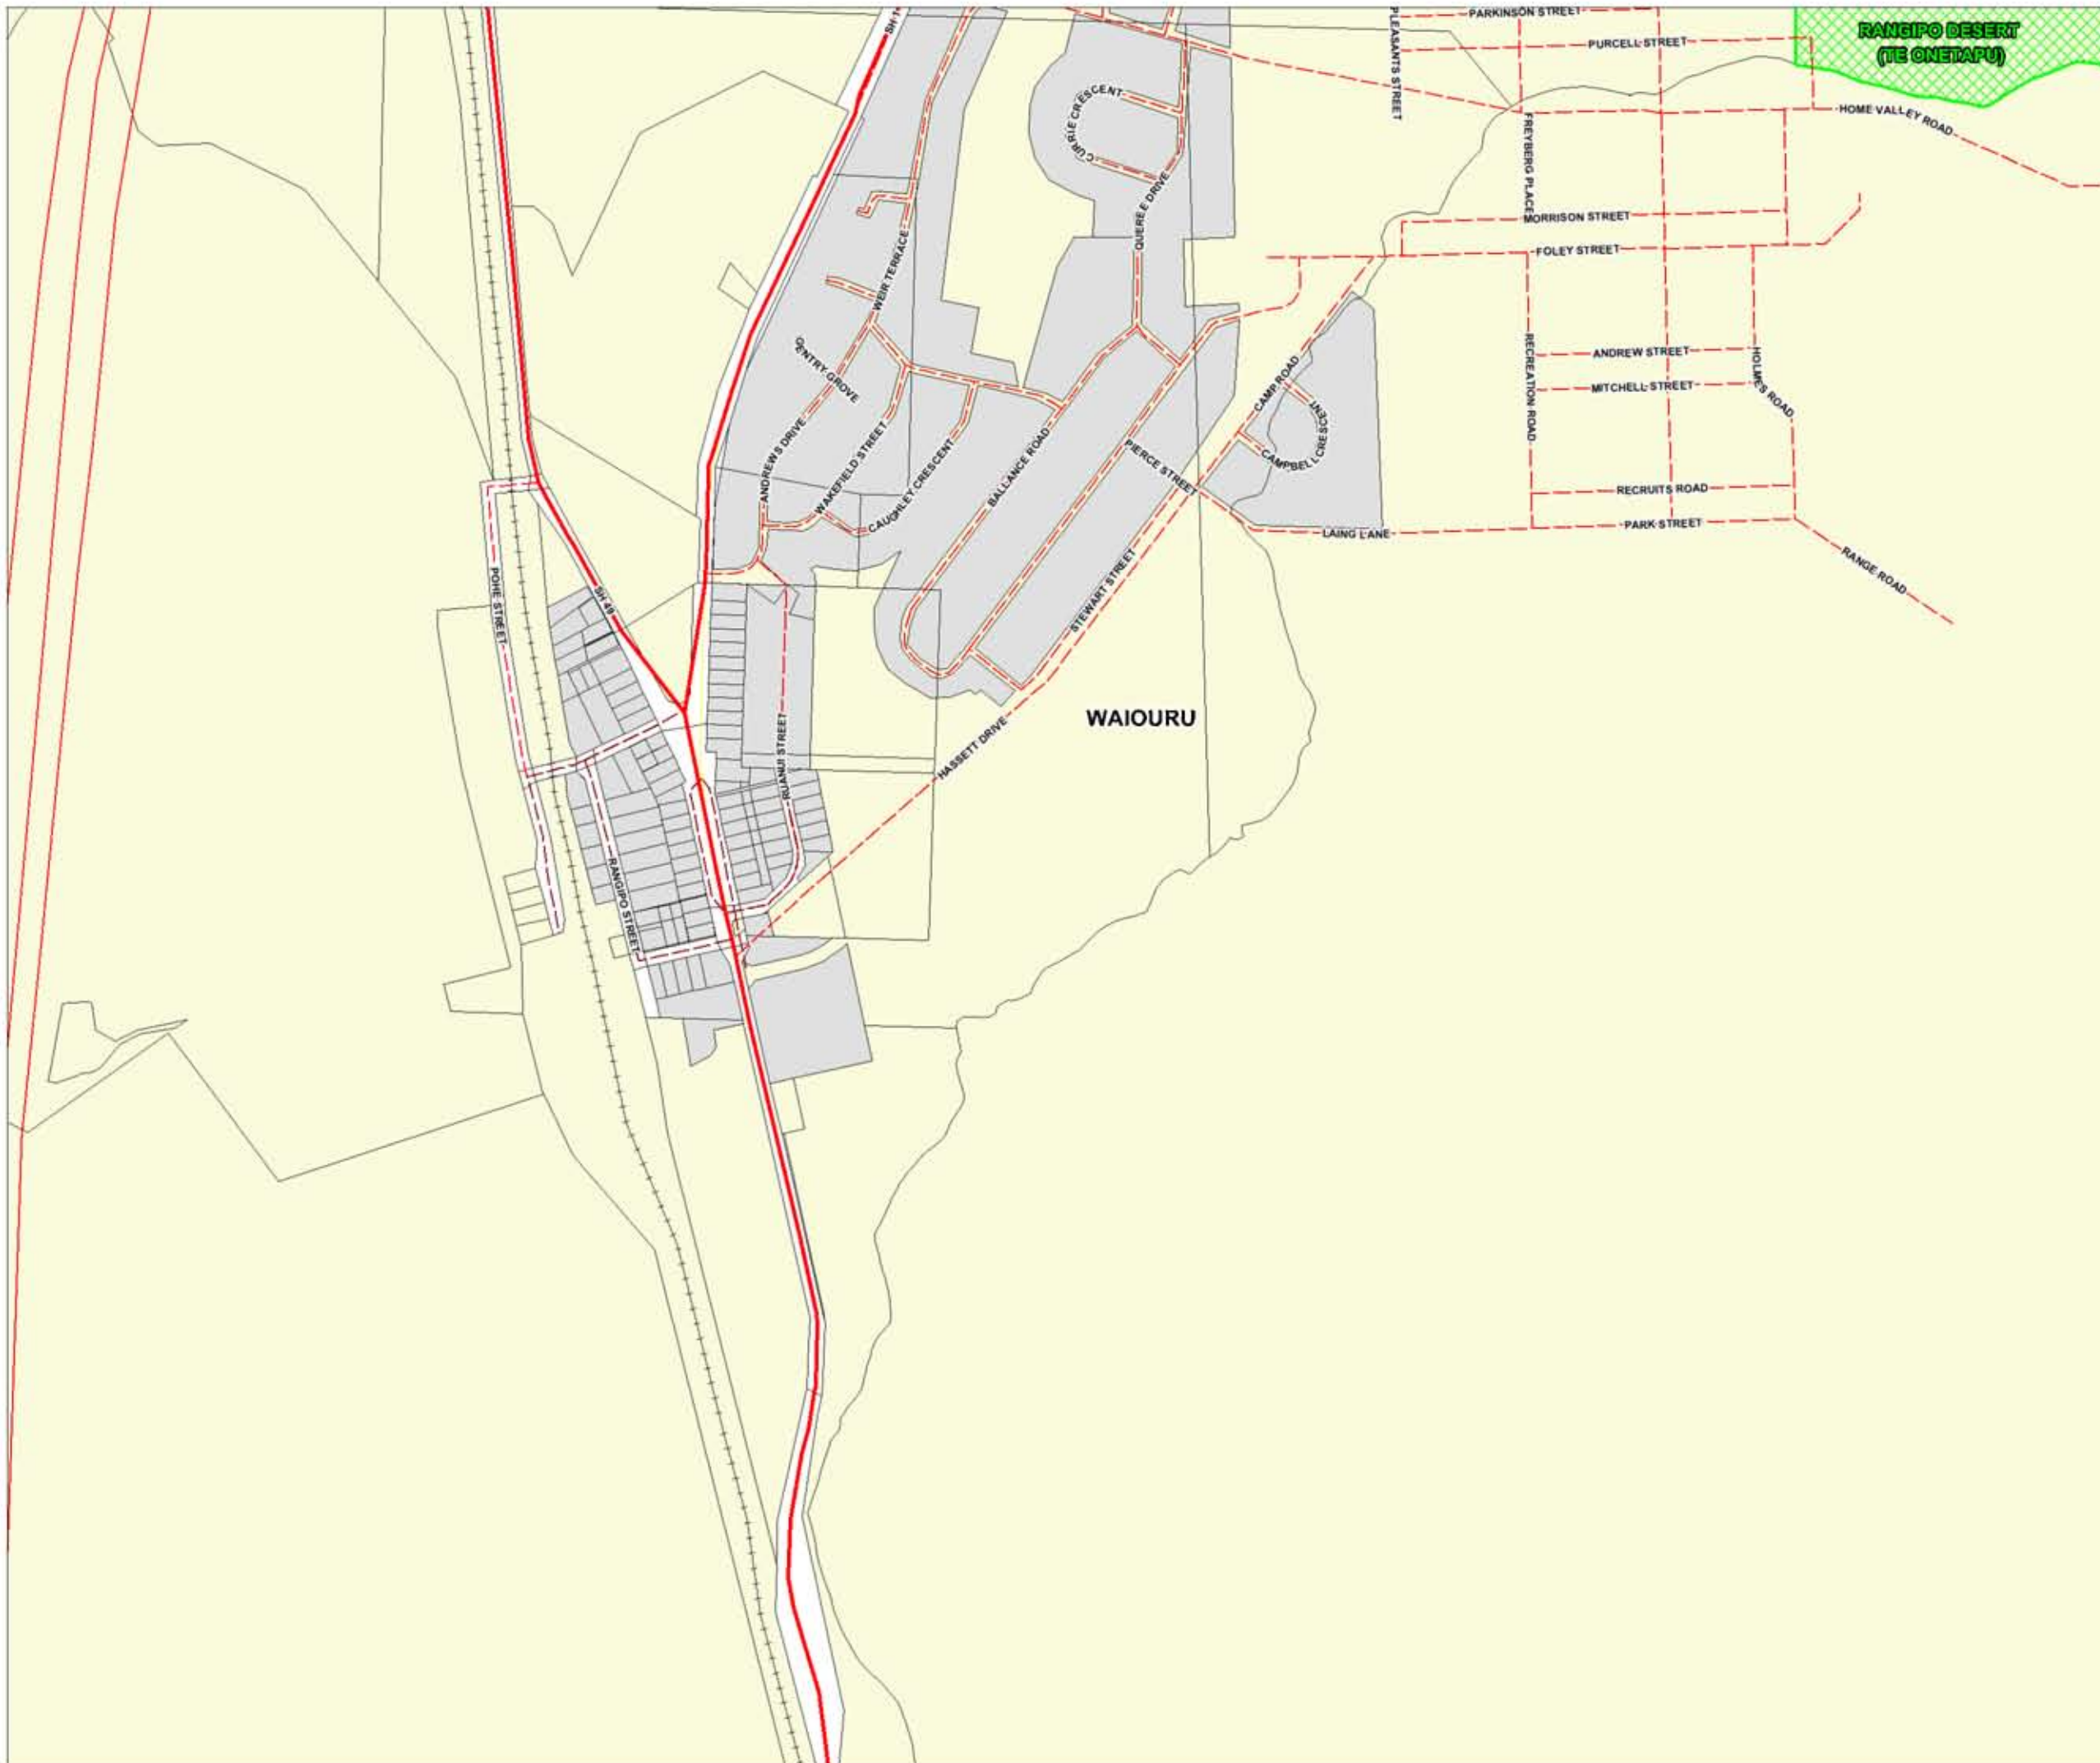

RUAPEHU DISTRICT PLAN

Urban Features Map Waiouru South

Map Number

17

0 50 100 METRES

SCALE: 1:9,000

Map Legend and Notes
Refer To Inside Back Cover

(c) Ruapehu District Council 2013

Cadastral information is derived from
LINZ's Digital Cadastral Record System (CRS).
CROWN COPYRIGHT RESERVED.